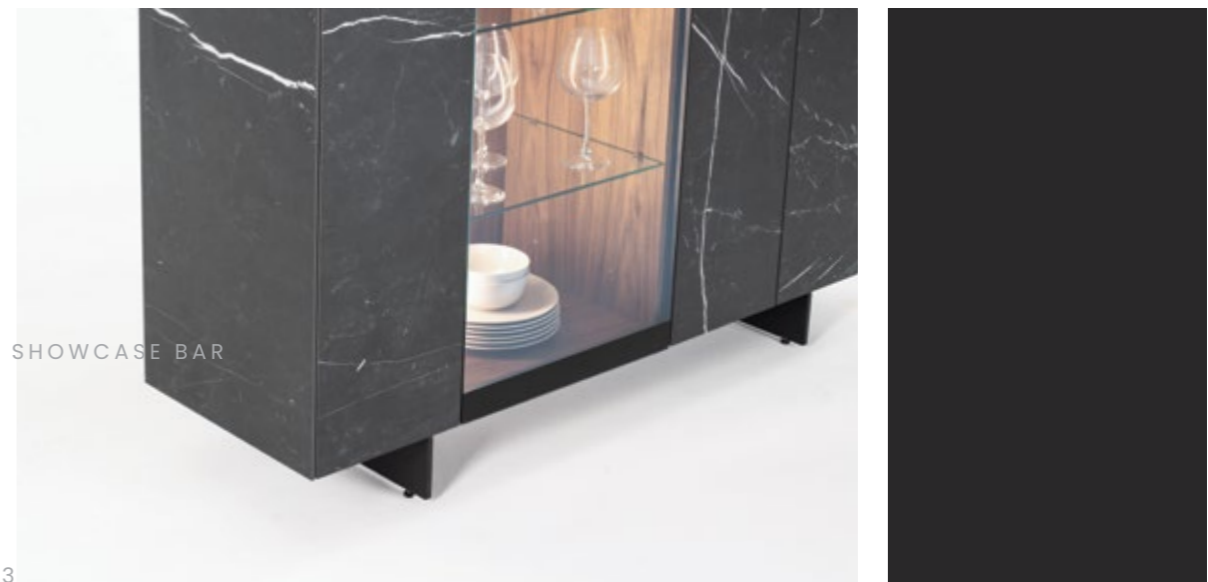

TRANSPARENT SHOWCASE BAR

MARQUINIA
CERAMIC

SIDEBOARD
L150XD45XH113