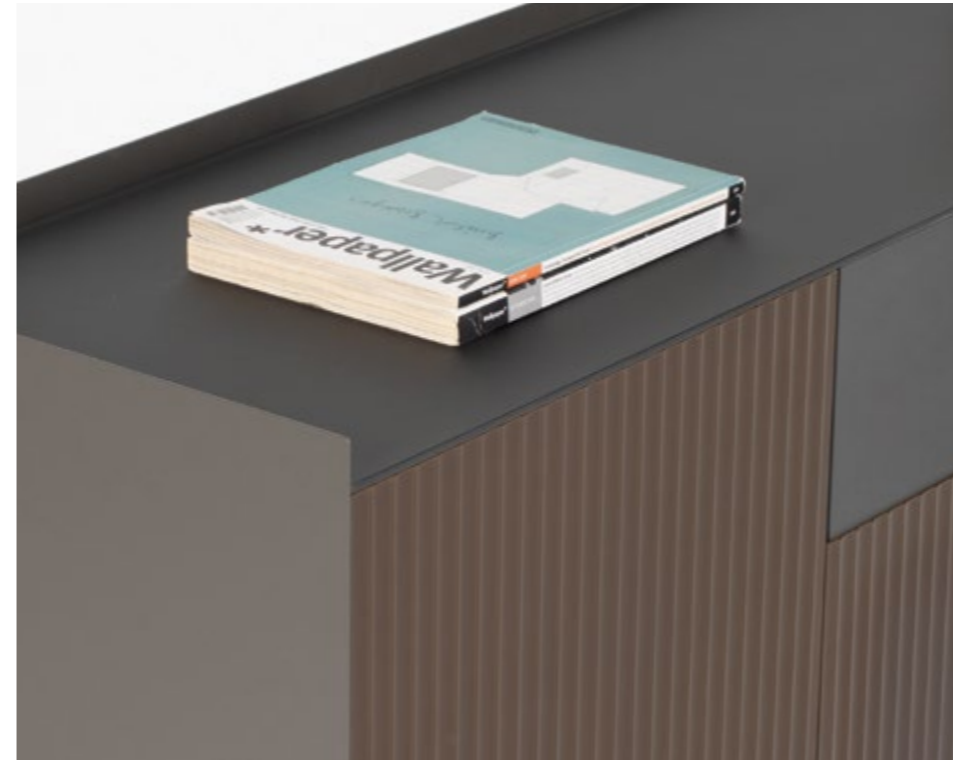

HYDRO LIFT  
SIDE TABLE  
L48XD40XH47-77 CM

OUTBACK  
CERAMIC

SIDE TABLE  
Ø49XH58 CM, Ø49XH48 CM

SERIZZO STONE  
CERAMIC

SIDE TABLE  
Ø49XH58 CM, Ø49XH48 CM

REEDED FRONT GLASS

SIDEBOARD  
L230XD45XH73 CM

VERDE MUSCHIO  
GLASS