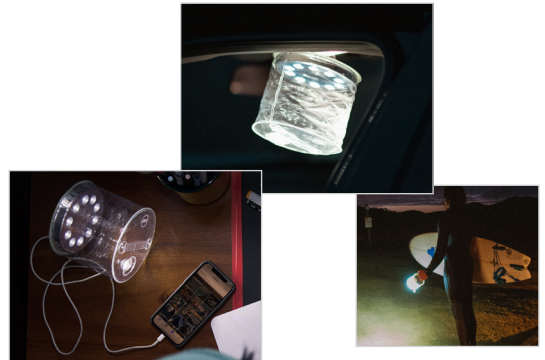

## Go further with Luci Charge 150

With mobile charging capabilities, 150 lumens, and lasting up to 50 hours on a single charge, Luci Charge 150 will take you further than ever before. Featuring a built-in rechargeable 2,000 mAh lithium-ion battery, 10 cool white LEDs shining through a clear finish, and collapsing down to just 1.5 inches, Luci Charge 150 is ready for any adventure thrown at it.

Mobile charging capabilities

Lasts up to 50 hours on a single charge

Rechargeable via solar panel or USB-C quick-charge

Collapses down to 1.5 in