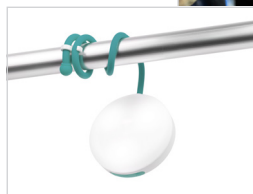

Solar FlexLight

NEW IN 2025

SFA0100

Light however, and wherever, you need

Worklight, emergency light, overhead light, Solar FlexLight does it all. With its adjustable 14 inch silicone arm, and 3 cool white LEDs shining through a matte finish, you can direct light however you choose for up to 12 hours on a single charge. Whether you set it up as a lamp, hang it from above, or attach it to your belt, Solar FlexLight has you covered.

- ↕ 14" adjustable silicone arm
- ⚡ Rechargeable via solar panel or USB quick-charge
- 🕒 Lasts up to 12 hours on a single charge
- 📏 Weighs only 124g

TECH SPECS

LUMENS

40 Lm

RUN TIME (HRS)

12 LO/3 HIGH

DIMENSIONS

1.2 x 4 in diameter
(30 x 101mm diameter)
14 in (355mm) arm

INPUTS/OUTPUTS

USB charge in

BATTERY

450 mAh

WEIGHT

4 oz (124 g)

WATER RESISTANCE