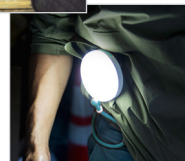

Solar FlexLight

NEW IN 2025

SFA0100

Light however, and wherever, you need

Worklight, emergency light, overhead light, Solar FlexLight does it all. With its adjustable 14 inch silicone arm, and 3 cool white LEDs shining through a matte finish, you can direct light however you choose for up to 12 hours on a single charge. Whether you set it up as a lamp, hang it from above, or attach it to your belt, Solar FlexLight has you covered.

- ↕ 14" adjustable silicone arm
- ⚡ Rechargeable via solar panel or USB quick-charge
- 🕒 Lasts up to 12 hours on a single charge
- 📏 Weighs only 124g

TECH SPECS

LUMENS

40 Lm

RUN TIME (HRS)

12 LO/3 HIGH

DIMENSIONS

1.2 x 4 in diameter
(30 x 101mm diameter)
14 in (355mm) arm

INPUTS/OUTPUTS

USB charge in

BATTERY

450 mAh

WEIGHT

4 oz (124 g)

WATER RESISTANCE