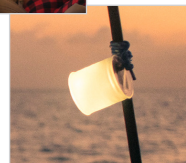

Luci Original Matte

NEW IN 2025

LCA0101

Compact, durable, and reliable

Luci Original Matte provides up to 24 hours of soft, warm light on a single charge. Featuring a built-in rechargeable 1,000 mAh lithium-ion battery, shining up to 65 lumens through a frosted finish, and collapsing down to 1 inch, Luci makes on-the-go lighting easier than ever before.

- ☉ Warm LEDs with matte finish
- 📎 Fixed base strap for hanging
- ⚡ Rechargeable via solar panel or USB-C quick-charge
- ↓
  ↑ Collapses down to 1 in

TECH SPECS

LUMENS

65 Lm

RUN TIME (HRS)

24 LO/6 HIGH

DIMENSIONS

4.25 x 5 in diameter
(108 x 127mm diameter)
1 in (25mm) collapsed

INPUTS/OUTPUTS

USB-C charge in

BATTERY

1,000 mAh

WEIGHT

4.4 oz (125 g)

WATER RESISTANCE

IP67 rating

LIGHTING MODES

- Low
- Medium
- High
- ☉ Strobe

FINISH

Matte

LEDs

10 warm white