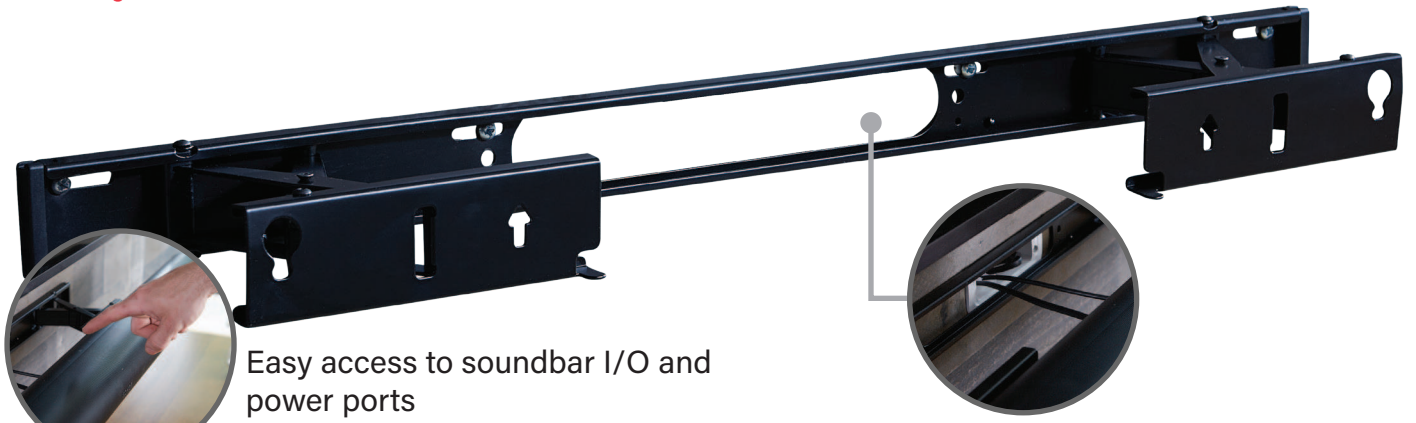

SANUS®

SANUS.com

A brand of **legrand**

EXTENDABLE WALL MOUNT DESIGNED FOR SONOS ARC™ AND ARC ULTRA™

The Extendable Soundbar Mount Designed for the Sonos Arc™ and Arc Ultra™ attaches directly to the wall and has the ability to extend out 5" for proper clearance of the Arc's Dolby Atmos Speakers and Mics. The extension also provides easy access to the I/O and power ports. The Extendable Soundbar Mount features 10" of wide open wall access for power and cable management, specifically compatible with the Sanus WSIWPSB1-W1 In-Wall Power Kit for Soundbars, hiding pesky cords behind the wall for a clean, sleek installation. The Extendable Soundbar Mount is available in black and white finishes and includes drywall, concrete and wood stud mounting hardware.

Model **WSSAWM1-B2**
WSSAWM1-W2

SANUS®

A brand of  **legrand**

Model **WSSAWM1-B2**

5" of extension for easy access to soundbar and Dolby Atmos clearance

Also, available in white: **WSSAWM1-W2**

MASTER PACK QTY

4

UPC

WSSAWM1-B2:
793795534828
WSSAWM1-W2:
793795535146

PRODUCT DIMENSIONS (W X D X H)

28.45" x 1.08" x 2" / 72.26cm x 2.74cm x 5.08cm

PACKAGE DIMENSIONS (W X D X H)

29.134" x 2.822" x 2.034" / 74.00cm x 7.17cm x 5.17cm