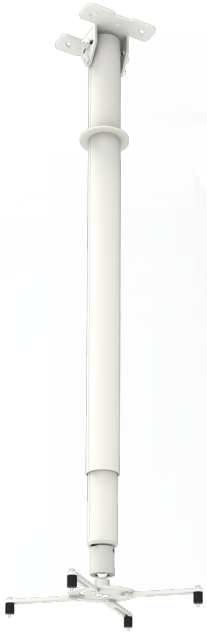

L5: 930 - 1580 mm

## 002.2470 L5, WHITE 9010, 93 - 158 cm, with universal bracket

The SmartMetals ceiling mounts fit virtually any projector and are available in a range of standard lengths. All models, apart from the shortest, can be continuously adjusted in length and include a drop-down protection, ensuring that the inner and outer tube will not part. All universal tube sets include a ball joint that can be adjusted without tools. The universal bracket and your projector can be attached to the ball joint and can be positioned to any direction. The cable duct is easily accessible from the outside and the slotted holes in the ceiling plate make ceiling mounting straightforward.

## Features

**Minimum length:** 930 mm  
**Maximum length:** 1580 mm  
**Weight:** 4.55 kg  
**Colour:** White  
**Maximum load:** 25 kg  
**Height adjustment:** Manual

**Bracket/interface:** Included  
**Type bracket/interface:** Universal  
**Rotation:** 360°  
**Range bracket/interface:** Max. 385 mm Ø  
**Tilt function:** +20° till -20°  
**Cable duct:** 20 mm Ø