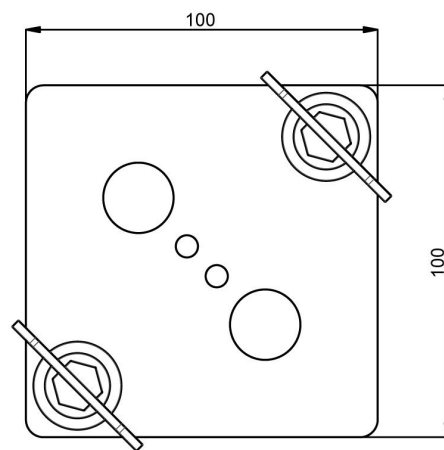

### 003.1121 Rental plate with quarter turn latches

On a location where someone uses 1 projector in multiple rooms, the projector can be fitted with a projector specific bracket (art. nr.: 002.1001) and the projector ceiling or wall mount can be fitted with this rental plate with quarter-turn locks. This allows a quick installation of the projector or a quick change in rooms.

### Features

**Weight:** 0.45 kg

**Colour:** Black

Use in combination with projector specific bracket