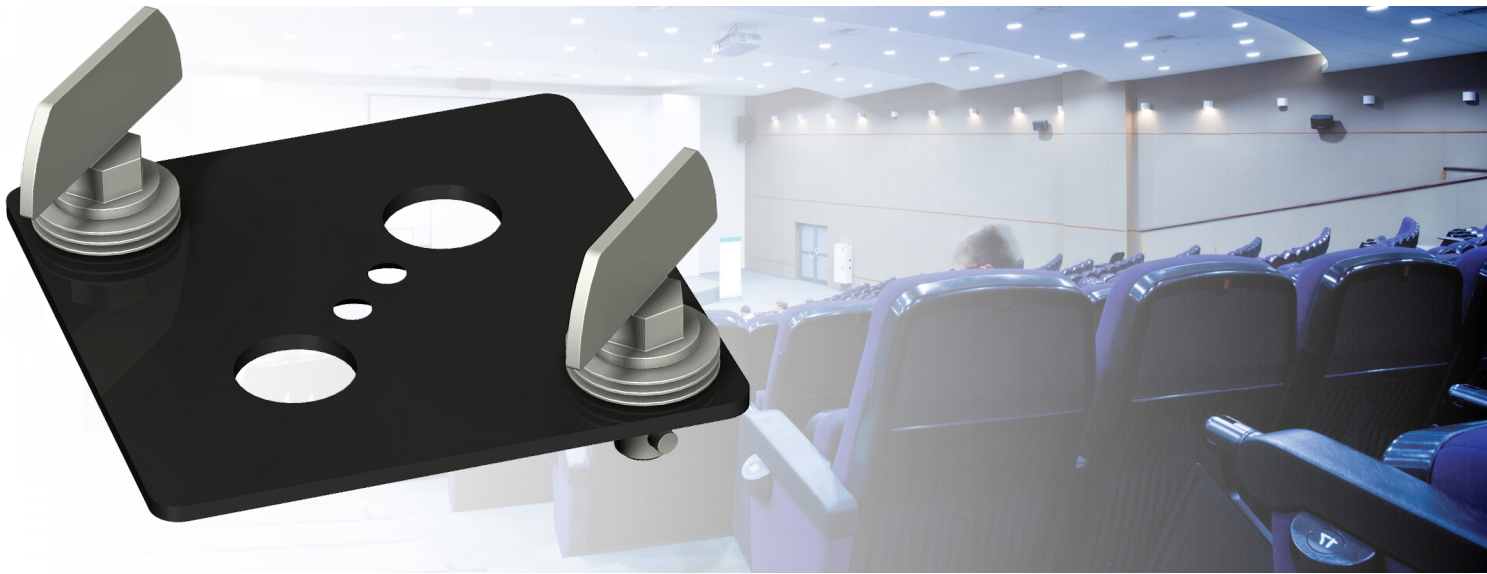

## Rental plate with camlocks

### 003.1121 Rental plate with quarter turn latches

On a location where someone uses 1 projector in multiple rooms, the projector can be fitted with a projector specific bracket (art. nr.: 002.1001) and the projector ceiling or wall mount can be fitted with this rental plate with quarter-turn locks. This allows a quick installation of the projector or a quick change in rooms.

### Features

**Weight:** 0.45 kg

**Colour:** Black

Use in combination with projector specific bracket