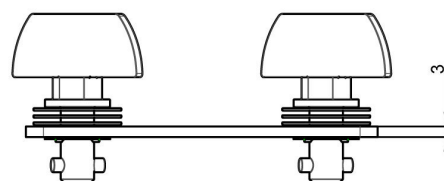

Rental plate with camlocks

Features

Weight: 0.45 kg

Colour: Black

Use in combination with projector specific bracket