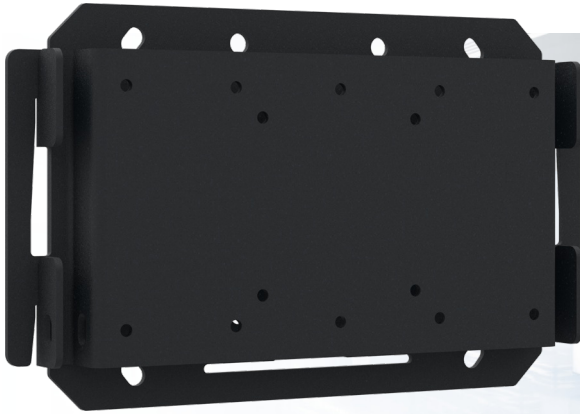

VESA wall mount

052.3000 VESA wall mount (VESA 75, VESA 100, VESA 200-100)

All universal wall mounts are VESA compatible. Besides wall mounting, all our wall mounts can be used for ceiling mounting in combination with a tube set, and directly fastened to the stands thanks to its 170 x 140 mm mounting pattern. The mounts include fastening material, to secure the mount to the display. Furthermore they include a safety bar or fixation, offering you protection from theft; a padlock is to be added separately.

VESA wall mount

Features

Weight: 2.05 kg

Colour: Black

Maximum load: 40 kg

Screen position: Landscape

Type bracket/interface: VESA

Range bracket/interface: VESA 75, 100, 200-100

Mounting system: 170 x 140 mm