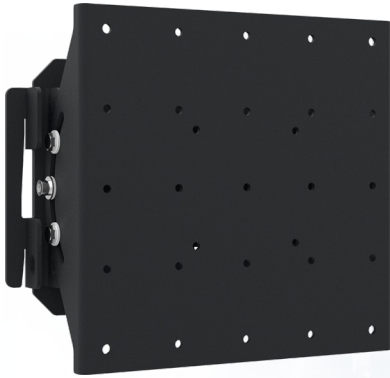

## Tiltbare VESA wall mount

### 052.4050 Tilttable VESA wall mount (VESA 75, VESA 100, VESA 200-100, VESA 200)

All universal wall mounts are VESA compatible. Besides wall mounting, all our wall mounts can be used for ceiling mounting in combination with a tube set, and directly fastened to the stands thanks to its 170 x 140 mm mounting pattern. The mounts include fastening material, to secure the mount to the display. Furthermore they include a safety bar or fixation, offering you protection from theft; a padlock is to be added separately.

### Features

**Weight:** 3.00 kg

**Colour:** Black

**Maximum load:** 50 kg

**Screen position:** Landscape

**Type bracket/interface:** VESA

**Range bracket/interface:** VESA 75, 100, 200-100, 200

**Tilt function:** +15° till -15°