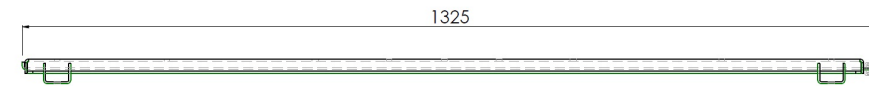

### Features

**Weight:** 14.00 kg

**Colour:** Black

**Maximum load:** 160 kg

**Screen position:** Landscape

**Type bracket/interface:** Universal

**Range bracket/interface:** Max. 1200 x 600mm

**Mounting system:** 170x140 mm