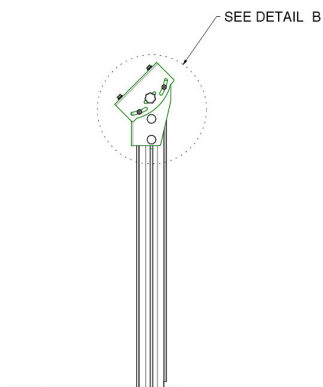

Stage stand max. 90 kg

062.0595-90 Monitor/Stage stand 950 mm for flat panels up to 90 inch, max. 90 kg (mounting system 170 x 140 mm)

SmartMetals launched this platform stand in three models; for displays up to 65 inch (max. 65 kg) with a length of 350 mm. One for screens up to 65 inch (max. 65 kg) with a length of 950 mm and a larger stand for screens up to 90 inch (max. 90 kg) with a length of 950 mm. All three versions are available with a standard baseplate or wheeled baseplate. The stands have an angular adjustment between 35° and 55°. Based upon the screen size and type a customer chooses the stand and combines it with mount. 052.1000 or 052.2000 (mounting system 170x140 mm)

Stage stand max. 90 kg

Features

Maximum length: 1033 mm (centre screen)

Weight: 46.50 kg

Colour: Dark grey, Aluminium

Maximum load: 90 kg

Screen position: Landscape

Inch range: max. 90 inch

Mobile / fixed: Fixed

Bracket/interface: Excluded

Type bracket/interface: Universal

Mounting system: 170 x 140 mm

Cable duct: 15, 35, 15 mm Ø

DETAIL A
SCALE 0.150

DETAIL B
SCALE 0.150