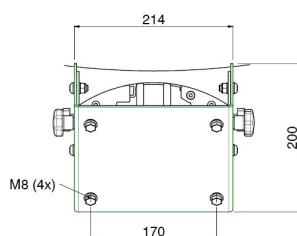

Stage stand max. 90 kg

062.0595-90 Monitor/Stage stand 950 mm for flat panels up to 90 inch, max. 90 kg (mounting system 170 x 140 mm)

SmartMetals launched this platform stand in three models; for displays up to 65 inch (max. 65 kg) with a length of 350 mm. One for screens up to 65 inch (max. 65 kg) with a length of 950 mm and a larger stand for screens up to 90 inch (max. 90 kg) with a length of 950 mm. All three versions are available with a standard baseplate or wheeled baseplate. The stands have an angular adjustment between 35° and 55°. Based upon the screen size and type a customer chooses the stand and combines it with mount. 052.1000 or 052.2000 (mounting system 170x140 mm)

Stage stand max. 90 kg

Features

Maximum length: 1033 mm (centre screen)

Weight: 46.50 kg

Colour: Dark grey, Aluminium

Maximum load: 90 kg

Screen position: Landscape

Inch range: max. 90 inch

Mobile / fixed: Fixed

Bracket/interface: Excluded

Type bracket/interface: Universal

Mounting system: 170 x 140 mm

Cable duct: 15, 35, 15 mm Ø

DETAIL A
SCALE 0.150

DETAIL B
SCALE 0.150