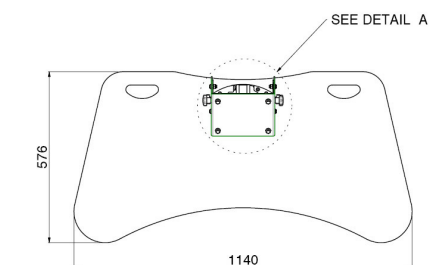

Stage stand max. 90 kg

062.0595-90 Monitor/Stage stand 950 mm for flat panels up to 90 inch, max. 90 kg (mounting system 170 x 140 mm)

SmartMetals launched this platform stand in three models; for displays up to 65 inch (max. 65 kg) with a length of 350 mm. One for screens up to 65 inch (max. 65 kg) with a length of 950 mm and a larger stand for screens up to 90 inch (max. 90 kg) with a length of 950 mm. All three versions are available with a standard baseplate or wheeled baseplate. The stands have an angular adjustment between 35° and 55°. Based upon the screen size and type a customer chooses the stand and combines it with mount. 052.1000 or 052.2000 (mounting system 170x140 mm)

Stage stand max. 90 kg

Features

Maximum length: 1033 mm (centre screen)

Weight: 46.50 kg

Colour: Dark grey, Aluminium

Maximum load: 90 kg

Screen position: Landscape

Inch range: max. 90 inch

Mobile / fixed: Fixed

Bracket/interface: Excluded

Type bracket/interface: Universal

Mounting system: 170 x 140 mm

Cable duct: 15, 35, 15 mm Ø

DETAIL A
SCALE 0.150

DETAIL B
SCALE 0.150