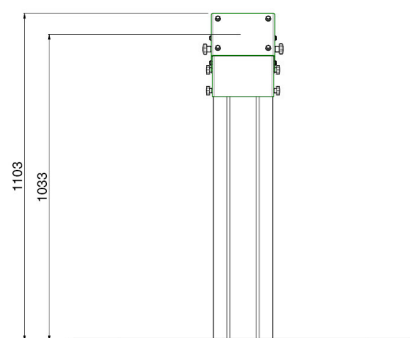

Stage stand max. 90 kg

062.0595-90 Monitor/Stage stand 950 mm for flat panels up to 90 inch, max. 90 kg (mounting system 170 x 140 mm)

SmartMetals launched this platform stand in three models; for displays up to 65 inch (max. 65 kg) with a length of 350 mm. One for screens up to 65 inch (max. 65 kg) with a length of 950 mm and a larger stand for screens up to 90 inch (max. 90 kg) with a length of 950 mm. All three versions are available with a standard baseplate or wheeled baseplate. The stands have an angular adjustment between 35° and 55°. Based upon the screen size and type a customer chooses the stand and combines it with mount. 052.1000 or 052.2000 (mounting system 170x140 mm)

Stage stand max. 90 kg

Features

Maximum length: 1033 mm (centre screen)

Weight: 46.50 kg

Colour: Dark grey, Aluminium

Maximum load: 90 kg

Screen position: Landscape

Inch range: max. 90 inch

Mobile / fixed: Fixed

Bracket/interface: Excluded

Type bracket/interface: Universal

Mounting system: 170 x 140 mm

Cable duct: 15, 35, 15 mm Ø

DETAIL A
SCALE 0.150

DETAIL B
SCALE 0.150