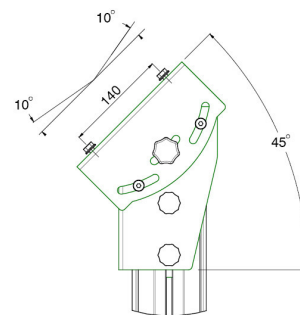

Stage stand max. 90 kg

062.0595-90 Monitor/Stage stand 950 mm for flat panels up to 90 inch, max. 90 kg (mounting system 170 x 140 mm)

SmartMetals launched this platform stand in three models; for displays up to 65 inch (max. 65 kg) with a length of 350 mm. One for screens up to 65 inch (max. 65 kg) with a length of 950 mm and a larger stand for screens up to 90 inch (max. 90 kg) with a length of 950 mm. All three versions are available with a standard baseplate or wheeled baseplate. The stands have an angular adjustment between 35° and 55°. Based upon the screen size and type a customer chooses the stand and combines it with mount. 052.1000 or 052.2000 (mounting system 170x140 mm)

Stage stand max. 90 kg

Features

Maximum length: 1033 mm (centre screen)

Weight: 46.50 kg

Colour: Dark grey, Aluminium

Maximum load: 90 kg

Screen position: Landscape

Inch range: max. 90 inch

Mobile / fixed: Fixed

Bracket/interface: Excluded

Type bracket/interface: Universal

Mounting system: 170 x 140 mm

Cable duct: 15, 35, 15 mm Ø

DETAIL A
SCALE 0.150

DETAIL B
SCALE 0.150