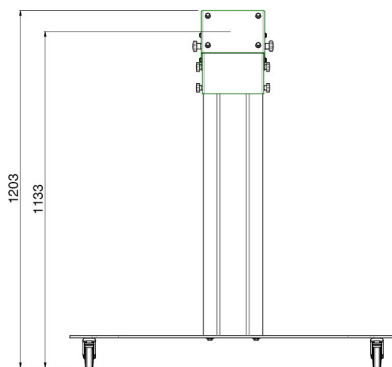

Stage trolley max. 90 kg

062.0595-90W Monitor/Stage trolley 950 mm for flat panels up to 90 inch, max. 90 kg (mounting system 170 x 140 mm)

SmartMetals launched this platform stand in three models; for displays up to 65 inch (max. 65 kg) with a length of 350 mm. One for screens up to 65 inch (max. 65 kg) with a length of 950 mm and a larger stand for screens up to 90 inch (max. 90 kg) with a length of 950 mm. All three versions are available with a standard baseplate or wheeled baseplate. The stands have an angular adjustment between 35° and 55°. Based upon the screen size and type a customer chooses the stand and combines it with mount. 052.1000 or 052.2000 (mounting system 170x140 mm)

Stage trolley max. 90 kg

Features

Maximum length: 1133 mm (centre screen)

Weight: 54.60 kg

Colour: Dark grey, Aluminium

Maximum load: 90 kg

Screen position: Landscape

Inch range: max. 90 inch

Mobile / fixed: Mobile

Bracket/interface: Excluded

Type bracket/interface: Universal

Mounting system: 170 x 140 mm

Cable duct: 15, 35, 15 mm Ø

DETAIL A
SCALE 0.150

DETAIL B
SCALE 0.150