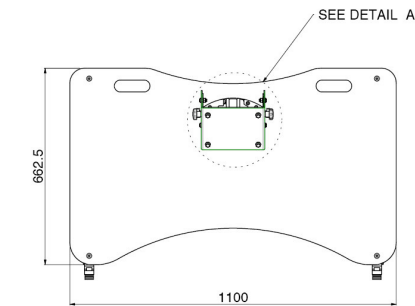

Stage trolley max. 90 kg

062.0595-90W Monitor/Stage trolley 950 mm for flat panels up to 90 inch, max. 90 kg (mounting system 170 x 140 mm)

SmartMetals launched this platform stand in three models; for displays up to 65 inch (max. 65 kg) with a length of 350 mm. One for screens up to 65 inch (max. 65 kg) with a length of 950 mm and a larger stand for screens up to 90 inch (max. 90 kg) with a length of 950 mm. All three versions are available with a standard baseplate or wheeled baseplate. The stands have an angular adjustment between 35° and 55°. Based upon the screen size and type a customer chooses the stand and combines it with mount. 052.1000 or 052.2000 (mounting system 170x140 mm)

Stage trolley max. 90 kg

Features

Maximum length: 1133 mm (centre screen)

Weight: 54.60 kg

Colour: Dark grey, Aluminium

Maximum load: 90 kg

Screen position: Landscape

Inch range: max. 90 inch

Mobile / fixed: Mobile

Bracket/interface: Excluded

Type bracket/interface: Universal

Mounting system: 170 x 140 mm

Cable duct: 15, 35, 15 mm Ø

DETAIL A
SCALE 0.150

DETAIL B
SCALE 0.150