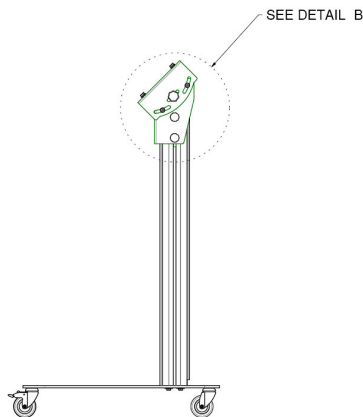

Stage trolley max. 90 kg

062.0595-90W Monitor/Stage trolley 950 mm for flat panels up to 90 inch, max. 90 kg (mounting system 170 x 140 mm)

SmartMetals launched this platform stand in three models; for displays up to 65 inch (max. 65 kg) with a length of 350 mm. One for screens up to 65 inch (max. 65 kg) with a length of 950 mm and a larger stand for screens up to 90 inch (max. 90 kg) with a length of 950 mm. All three versions are available with a standard baseplate or wheeled baseplate. The stands have an angular adjustment between 35° and 55°. Based upon the screen size and type a customer chooses the stand and combines it with mount. 052.1000 or 052.2000 (mounting system 170x140 mm)

Stage trolley max. 90 kg

Features

Maximum length: 1133 mm (centre screen)

Weight: 54.60 kg

Colour: Dark grey, Aluminium

Maximum load: 90 kg

Screen position: Landscape

Inch range: max. 90 inch

Mobile / fixed: Mobile

Bracket/interface: Excluded

Type bracket/interface: Universal

Mounting system: 170 x 140 mm

Cable duct: 15, 35, 15 mm Ø

DETAIL A
SCALE 0.150

DETAIL B
SCALE 0.150