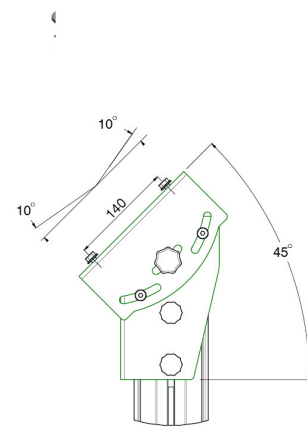

Stage trolley max. 90 kg

062.0595-90W Monitor/Stage trolley 950 mm for flat panels up to 90 inch, max. 90 kg (mounting system 170 x 140 mm)

SmartMetals launched this platform stand in three models; for displays up to 65 inch (max. 65 kg) with a length of 350 mm. One for screens up to 65 inch (max. 65 kg) with a length of 950 mm and a larger stand for screens up to 90 inch (max. 90 kg) with a length of 950 mm. All three versions are available with a standard baseplate or wheeled baseplate. The stands have an angular adjustment between 35° and 55°. Based upon the screen size and type a customer chooses the stand and combines it with mount. 052.1000 or 052.2000 (mounting system 170x140 mm)

Stage trolley max. 90 kg

Features

Maximum length: 1133 mm (centre screen)

Weight: 54.60 kg

Colour: Dark grey, Aluminium

Maximum load: 90 kg

Screen position: Landscape

Inch range: max. 90 inch

Mobile / fixed: Mobile

Bracket/interface: Excluded

Type bracket/interface: Universal

Mounting system: 170 x 140 mm

Cable duct: 15, 35, 15 mm Ø

DETAIL A
SCALE 0.150

DETAIL B
SCALE 0.150