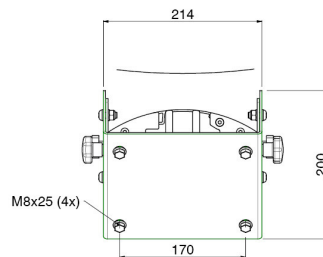

Stage trolley max. 90 kg

062.0595-90W Monitor/Stage trolley 950 mm for flat panels up to 90 inch, max. 90 kg (mounting system 170 x 140 mm)

SmartMetals launched this platform stand in three models; for displays up to 65 inch (max. 65 kg) with a length of 350 mm. One for screens up to 65 inch (max. 65 kg) with a length of 950 mm and a larger stand for screens up to 90 inch (max. 90 kg) with a length of 950 mm. All three versions are available with a standard baseplate or wheeled baseplate. The stands have an angular adjustment between 35° and 55°. Based upon the screen size and type a customer chooses the stand and combines it with mount. 052.1000 or 052.2000 (mounting system 170x140 mm)

Stage trolley max. 90 kg

Features

Maximum length: 1133 mm (centre screen)

Weight: 54.60 kg

Colour: Dark grey, Aluminium

Maximum load: 90 kg

Screen position: Landscape

Inch range: max. 90 inch

Mobile / fixed: Mobile

Bracket/interface: Excluded

Type bracket/interface: Universal

Mounting system: 170 x 140 mm

Cable duct: 15, 35, 15 mm Ø

DETAIL A
SCALE 0.150

DETAIL B
SCALE 0.150