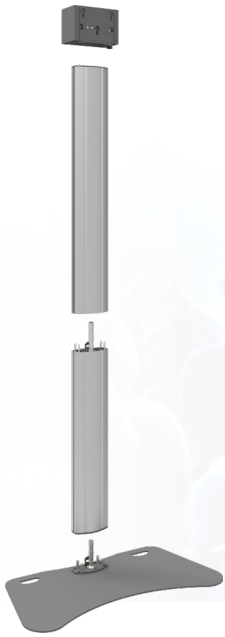

Divisible stand max. 90 inch

## **062.3000-225 Fully divisible stand 2250mm flat panels max 85 kg, 90 inch**

The SmartMetals fully divisible stand is particularly suitable for rental applications. Due to the stand being divided in 4 parts: the base plate, the column in two parts of 95cm and the stand head, the stand and the screen can be transported compact in a flightcase. Furthermore this stand has three separate cable ducts, the screen can be protected from theft by means of a padlock and it can be installed without using any tools. A screen mount with three point coupling bolts should be added, which can be chosen by looking at the weight and mounting pattern of the screen.

## Divisible stand max. 90 inch

### Features

**Maximum length:** 2135 mm (centre VESA)

**Weight:** 67.00 kg

**Colour:** Dark grey, Aluminium

**Maximum load:** 85 kg

**Screen position:** Landscape, Portrait

**Inch range:** max. 90 inch

**Mobile / fixed:** Fixed