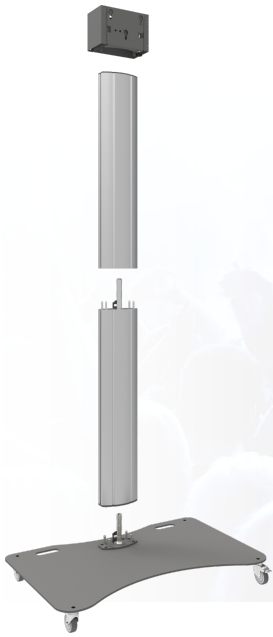

Divisible trolley

062.3500 Fully divisible trolley for flat panels up to 90 inch, 85 kg, single construction

The SmartMetals fully divisible stand is particularly suitable for rental applications. Due to the stand being divided in 4 parts: the base plate, the column in two parts of 95cm and the stand head, the stand and the screen can be transported compact in a flightcase. Furthermore this stand has three separate cable ducts, the screen can be protected from theft by means of a padlock and it can be installed without using any tools. A screen mount with three point coupling bolts should be added, which can be chosen by looking at the weight and mounting pattern of the screen.

Divisible trolley

Features

Maximum length: 2000 mm

Weight: 77.50 kg

Colour: Dark grey, Aluminium

Maximum load: 85 kg

Screen position: Landscape, Portrait

Inch range: max. 90 inch

Mobile / fixed: Mobile

Height adjustment: Manual

Bracket/interface: Excluded

Type bracket/interface: Three-point coupling

Mounting system: Three-point coupling

Cable duct: 15, 35, 15 mm Ø