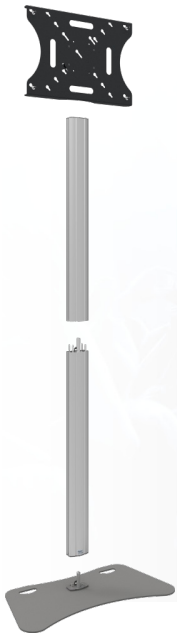

Divisible stand 2250mm

062.8045-225 Fully divisible stand 2250mm (Light Series) incl. bracket max 600x400

The SmartMetals fully divisible stand is particularly suitable for rental applications. Due to the stand being divided in 4 parts: the base plate, the column in two parts of 1125 mm and the VESA bracket, the stand and the screen can be transported compact in a flightcase. Furthermore this stand has three separate cable ducts, the flat panel can be fastened by means of coupling bolts and it can be installed without using any tools.

Divisible stand 2250mm

Features

Maximum length: 2170 mm (centre flat panel)

Weight: 43.00 kg

Colour: Dark grey, Aluminium

Maximum load: 28 kg

Screen position: Landscape, Portrait

Inch range: Max. 55 inch

Mobile / fixed: Fixed

Bracket/interface: Included

Type bracket/interface: VESA

Range bracket/interface: Max. VESA 600-400

Cable duct: 35 x 15 mm