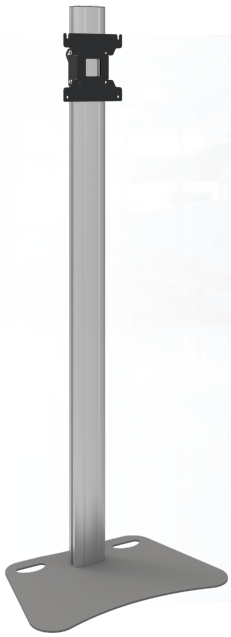

Stand (Light Series) incl. bracket

062.8222 Stand (Light Series) incl. bracket max. VESA 200 for flat panels max. 55 inch, 30 kg

The SmartMetals light series stands are especially suitable for mounting light weight displays. The solutions are of identical quality as you are used from SmartMetals, but lightweight and especially developed for mounting lighter displays. For permanent installation this results in a complete set; consisting of a base plate, column and interface for your display.

Stand (Light Series) incl. bracket

Features

Maximum length: 1839 mm (centre VESA pattern)

Weight: 22.50 kg

Colour: Dark grey, Aluminium

Maximum load: 30 kg

Screen position: Landscape, Portrait

Inch range: max. 55 inch

Mobile / fixed: Fixed

Height adjustment: Manual

Bracket/interface: Included

Type bracket/interface: VESA

Range bracket/interface: VESA 100, 200

Cable duct: 35 x 15 mm