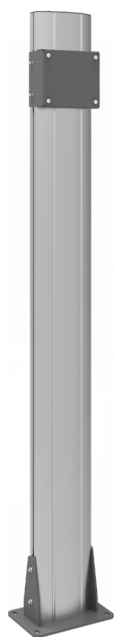

Floor column

063.0860 Floor column 1900 mm for flat panels max. 90 inch, 100 kg

This column should be bolted to the floor and is ideal when there is no room for a stand with floor plate.

Floor column

Features

Maximum length: 1700 mm (centre screen)

Weight: 22.50 kg

Colour: Aluminium

Maximum load: 100 kg

Screen position: Landscape, Portrait

Inch range: max. 90 inch

Mobile / fixed: Fixed

Bracket/interface: Excluded

Mounting system: 170 x 140 mm

Cable duct: 25 mm Ø