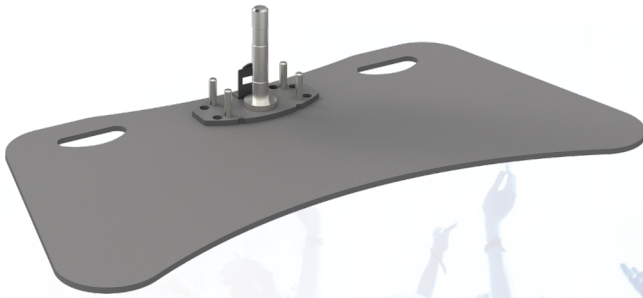

Base plate max. 65 inch, 60 kg

063.1010 Base plate up to 65" inch, 60kg, single construction (with pin)

For the customer who wishes to be flexible with the SmartMetals stands it is possible to exchange base plates.

Base plate max. 65 inch, 60 kg

Features

Weight: 22.40 kg

Colour: Dark grey

Maximum load: 60 kg

Inch range: max. 65 inch

Mobile / fixed: Fixed