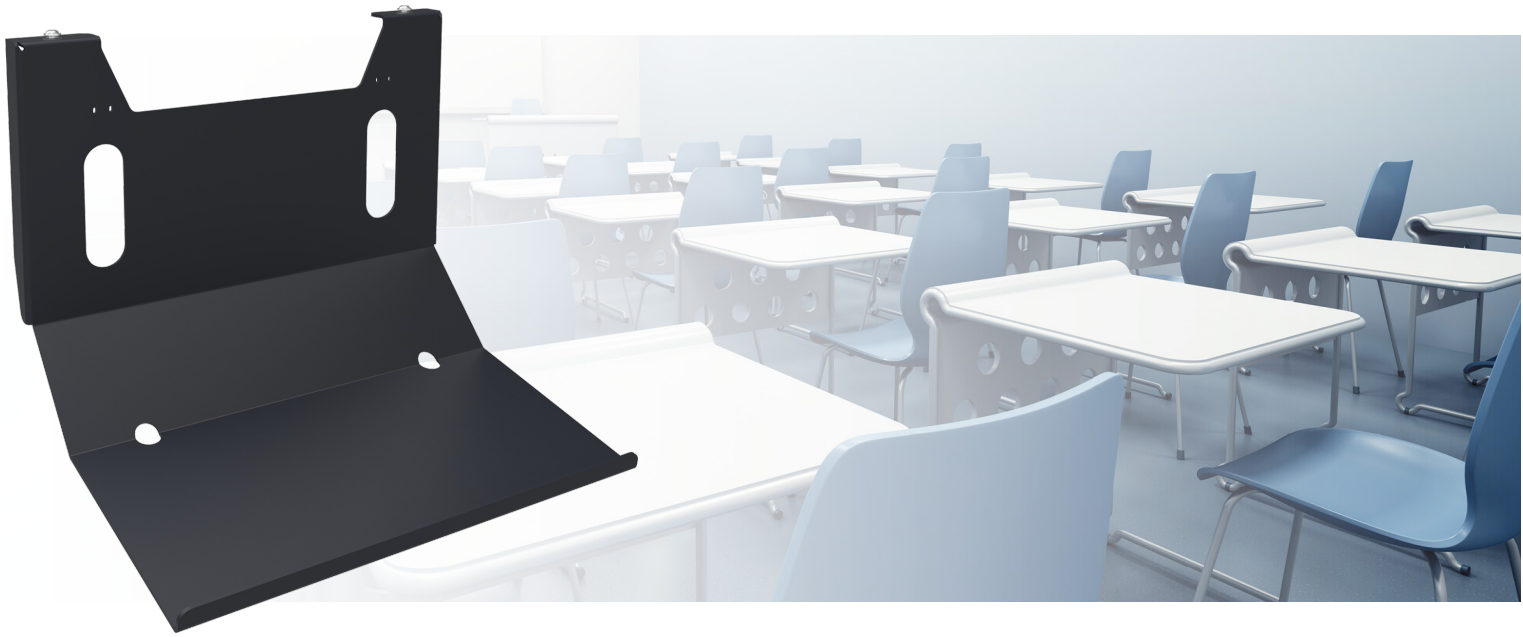

### **063.7240** Key-board support for floor lifts 052.72x0 and 062.72xx

Especially for using a keyboard close to your touch display on stands 052.72x0 and 062.72x0.

### Features

**Weight:** 6.00 kg

**Colour:** Black

**Maximum load:** 2 kg