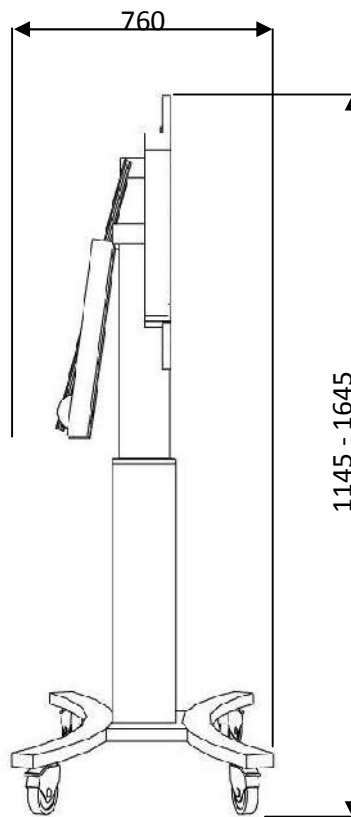

# CTOUCH®

product description	<b>10080302 WMT mobile lift tilt table.</b> mobile stand with electrical height adjustable and tilt column system for interactive monitors from 47 – 70 inch
units	mm
maximum load	> 125 kg
system weight	approximately 70 kg