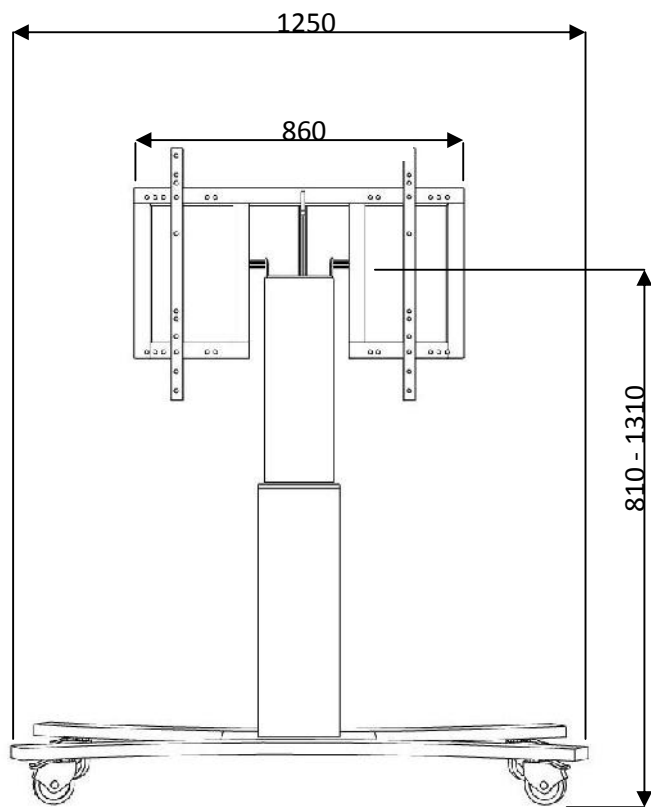

# CTOUCH®

product description	<b>10080302 WMT mobile lift tilt table.</b> mobile stand with electrical height adjustable and tilt column system for interactive monitors from 47 – 70 inch
units	mm
maximum load	> 125 kg
system weight	approximately 70 kg