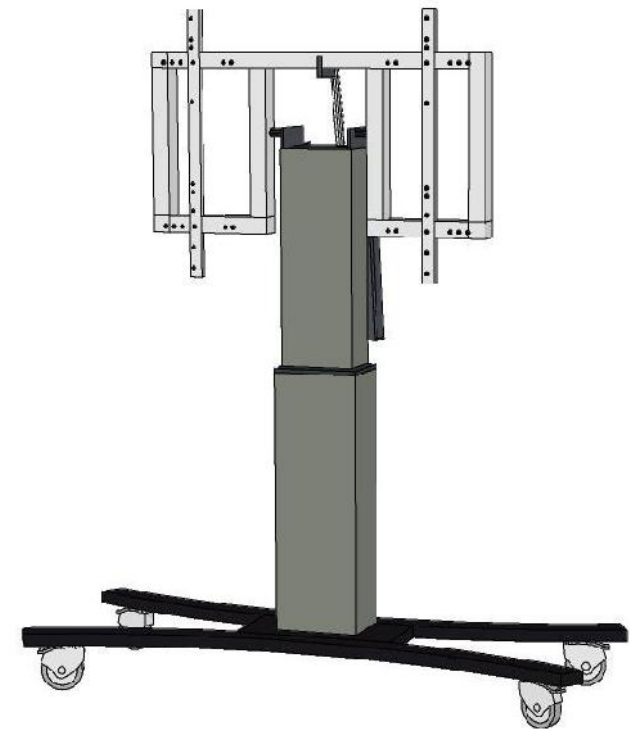

# CTOUCH®

product description	<b>10080302 WMT mobile lift tilt table.</b> mobile stand with electrical height adjustable and tilt column system for interactive monitors from 47 – 70 inch
units	mm
maximum load	> 125 kg
system weight	approximately 70 kg