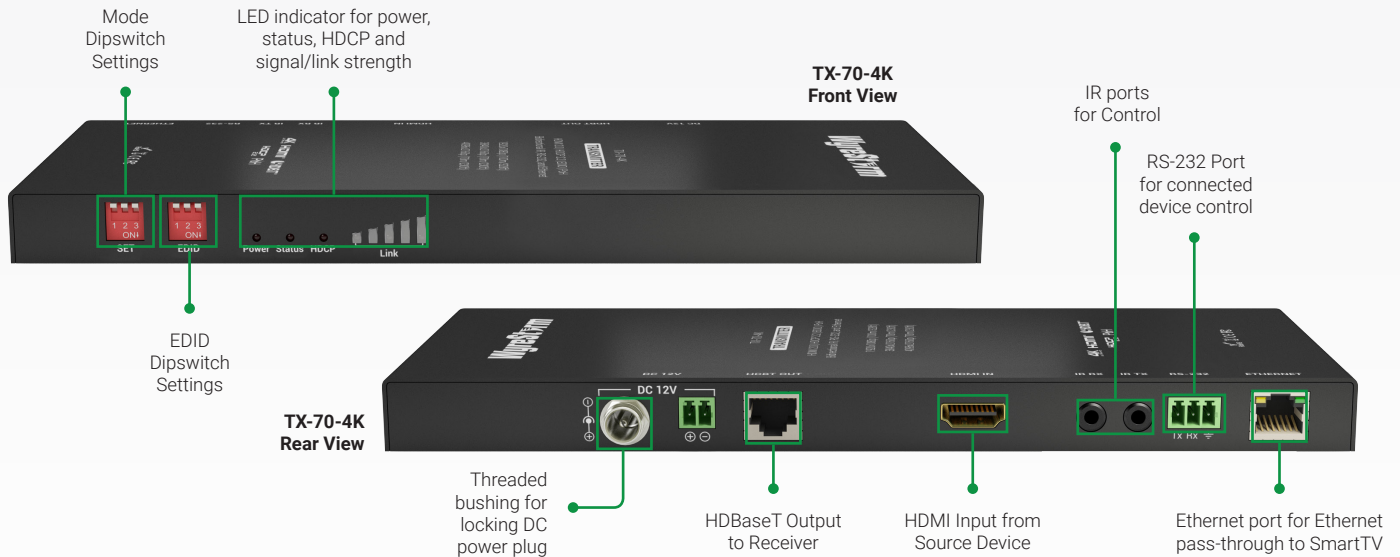

HDBaseT™ 4K UHD Transmitter (4K: 70m/230ft | 1080p: 100m/328ft)

TX-70-4K

WyreStorm®

Specification Sheet

WyreStorm - Because the Technology Matters.

Introduction

For flagship HDBaseT Transmission performance, look no further than the TX-70-4K. Class A HDBaseT transmission means support for 4K UHD content; even HDR-10 @24Hz, up to 70m/230ft. 2-way PoH and EDID management completes this fully-loaded specification.

Key Features

- Low profile chassis of 18mm / 0.7" for easier, more convenient installations in tight spaces.
- Transmits discrete wide-band bidirectional IR control signal / routed serial commands (from compatible matrix) together within the HDMI signal over a single Cat5e/6
- Robust Class A HDBaseT™ transmission technology for stable 4K/HD distribution and control resistant to electrostatic and environmental interference compared to conventional UTP transmission
- Distribution of video (4K & 1080p), multichannel audio, bidirectional IR, POH power and 10/100 Ethernet over single Cat5e/6
- Multichannel audio supports 7.1 DTS Master HD and Dolby True HD
- HDMI v2.0 with HDCP 2.2
- Full 3D compatibility up to 1080p
- Switchable RS-232 selection for firmware update
- Power options - additional phoenix port and threaded DC for use of both standard and locking DC power plugs
- Visual LED indication for power supply, signal status to show display connection, HDCP in signal and Link between HDBaseT™ devices
- Automatically adjusts feedback, equalization and amplification of signal
- Energy efficient universal power supplies included
- Mounting brackets and IR connections included

In the Box

1x TX-70-4K Transmitter
1x 2-pin Phoenix Connectors
1x 3-pin Phoenix Connectors
1x Wide-band IR Emitters

1x Wide-band IR Receivers (30-50KHz)
2x Mounting Brackets (1pr for TX and 1pr for RX)
1x Quickstart Guide