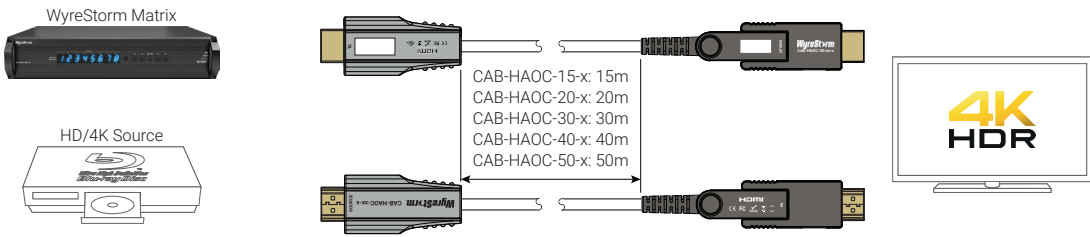

Right Product for the Right Application.

Source Connection Label: **TX SOURCE** Color: Silver

Display Connection Label: **RX DISPLAY** Color: Metallic Gray

Note: Cable is unidirectional. Follow the connector labeling and color coding to ensure proper operation of the cable.