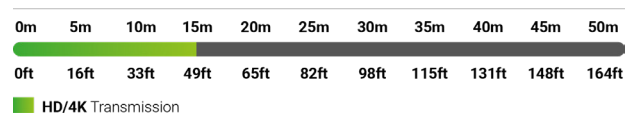

Specifications

Transmission				
Transmission Encoding	Uncompressed AOC			
End to End Latency	10µs			
Maximum Transmission Bit Rate	24 Gbps (4-core, 6Gbps per lane)			
Video				
HDMI	(v2.0b) TMDS 600MHz Maximum (v2.1) FRL (Fixed Rate Link) 16b/18b encoding			
Input	1x HDMI: 19-pin type A Male			
Output	1x HDMI: 19-pin type A Male			
Maximum Data Rate	22.28 Gbps			
		CAB-HAOC-10	CAB-HAOC-15	CAB-HAOC-20
Video Resolution (Max)	1920 x 1080p @120Hz			
	2560 x 1440p @144Hz			
	3840 x 2160p @60Hz 10bit HDR 4:2:0			
	3840 x 2160p @60Hz 12bit HDR 4:2:2	10m/33ft	15m/49ft	20m/65ft
	3840 x 2160p @60Hz 10bit HDR 4:4:4			
	3840 x 2160p @60Hz 10bit HDR RGB			
5120 x 2880p @30Hz 10bit HDR 4:4:4				
Supported Standards	DCI Static HDR HDR10+ Dolby Vision HLG SL-HDR1 PQ BT.2020 BT.2100			
Audio				
Audio Formats	2ch PCM Multichannel LPCM DTS-X Dolby Atmos			
Maximum Sampling Rate	192KHz			
Maximum Audio Channels	32			
Audio Return Channel (ARC)	Supported			
Communication and Control				
HDCP	Pass-through, 2.3 Supported			
EDID	Pass-through, RX>TX			
Ethernet	100Mbps Supported			
Consumer Electronics Control (CEC)	Supported			
Auto Low Latency Mode (ALLM)	Supported			
Variable Refresh Rate (VRR)	Supported			
Installation Restrictions				
Max Bend Radius	2cm/0.78in			
Max Pull Tension	15kg/33lbs			
Orientation	Uni-directional - Observe signal flow direction prior to installation			
Power				
Power Supply	Passive 4.5v~5.5v VCC (From Connected Source)			
Max Power Consumption	250mW			
Environmental				
Operating Temperature	14°F ~ 122°F (-10°C ~ 50°C) 10% ~ 90%, non-condensing			
Storage Temperature	-4°F to ~ 140°F (-20°C ~ +60°C) 10% ~ 90%, non-condensing			
Maximum BTU	0.85 BTU/hr			
Impact	Low, free from single use plastic			
Dimensions and Weight (Connector Housing)				
Height	9mm/0.36in			
Width	19.8mm/0.78in			
Depth	39.5mm/1.56in			
Weight	NA			
		CAB-HAOC-10	CAB-HAOC-15	CAB-HAOC-20
Cable Length (Connector to Connector)	10m/33ft		15m/49ft	20m/65ft
Regulatory				
Safety and Emission	All lengths: CE FCC RoHS CL3 FT4			