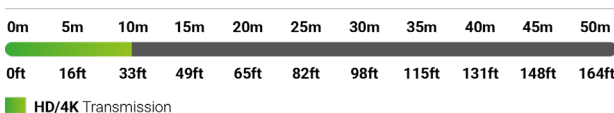

In the Box

- 1x CAB-HAOC-10, CAB-HAOC-15 or CAB-HAOC-20 Active Optical HDMI Cable
- 2x Reusable Cable Ties
- 1x Quickstart Guide

Optical HDMI Cable Performance Guide