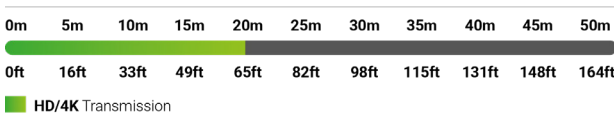

Optical HDMI Cable Performance Guide