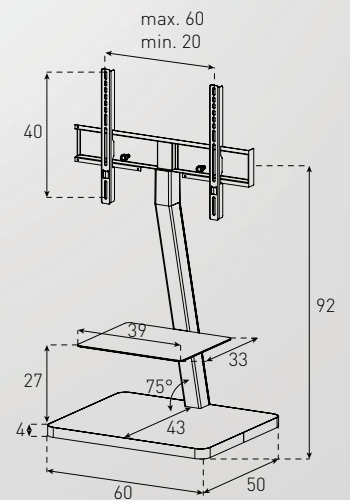

PL 2710

Sonorous® introduces its latest addition to the LED TV furniture range - the **PL 2710**. This Contemporary piece of furniture has been designed to support Ultra Slim LED TVs. The PL 2710 has been developed to offer optimum viewing pleasure without sacrificing the unique Sonorous® style and quality. Designed for style and engineered to perform.

Cable management for a tidy installation

CHARACTERISTICS:

Vibration resistant construction

Anodised finish aluminium legs

Bracket supports up to 25 Kg

Max. shelf load 2,5 Kg

Max. screen size 50"

Swivel: $\pm 45^\circ$

Dimensions: 60 cm X 50cm X 92 cm

Package dimensions: 58 cm X 90 cm X 18,5 cm

Package weight: 25 kg