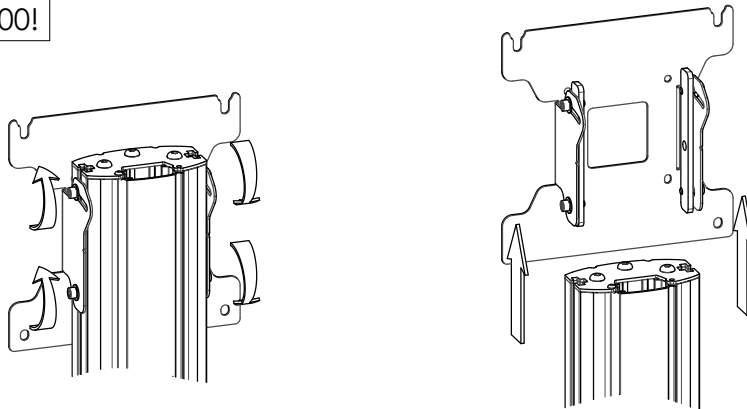

01

02

VESA 200!

MOUNTING INSTRUCTIONS

062.8722 Trolley (Light) incl. bracket max. VESA 200 for flat panel

03 VESA 100!

04 VESA 100!

05 VESA 100!

MOUNTING INSTRUCTIONS

062.8722 Trolley (Light) incl. bracket max. VESA 200 for flat panel

06

CONTACT

SMARTSELECTOR

Find your solution fast and easy with the mobile SmartSelector. Scan the QR code and find your solutions within 3 steps with the mobile SmartSelector