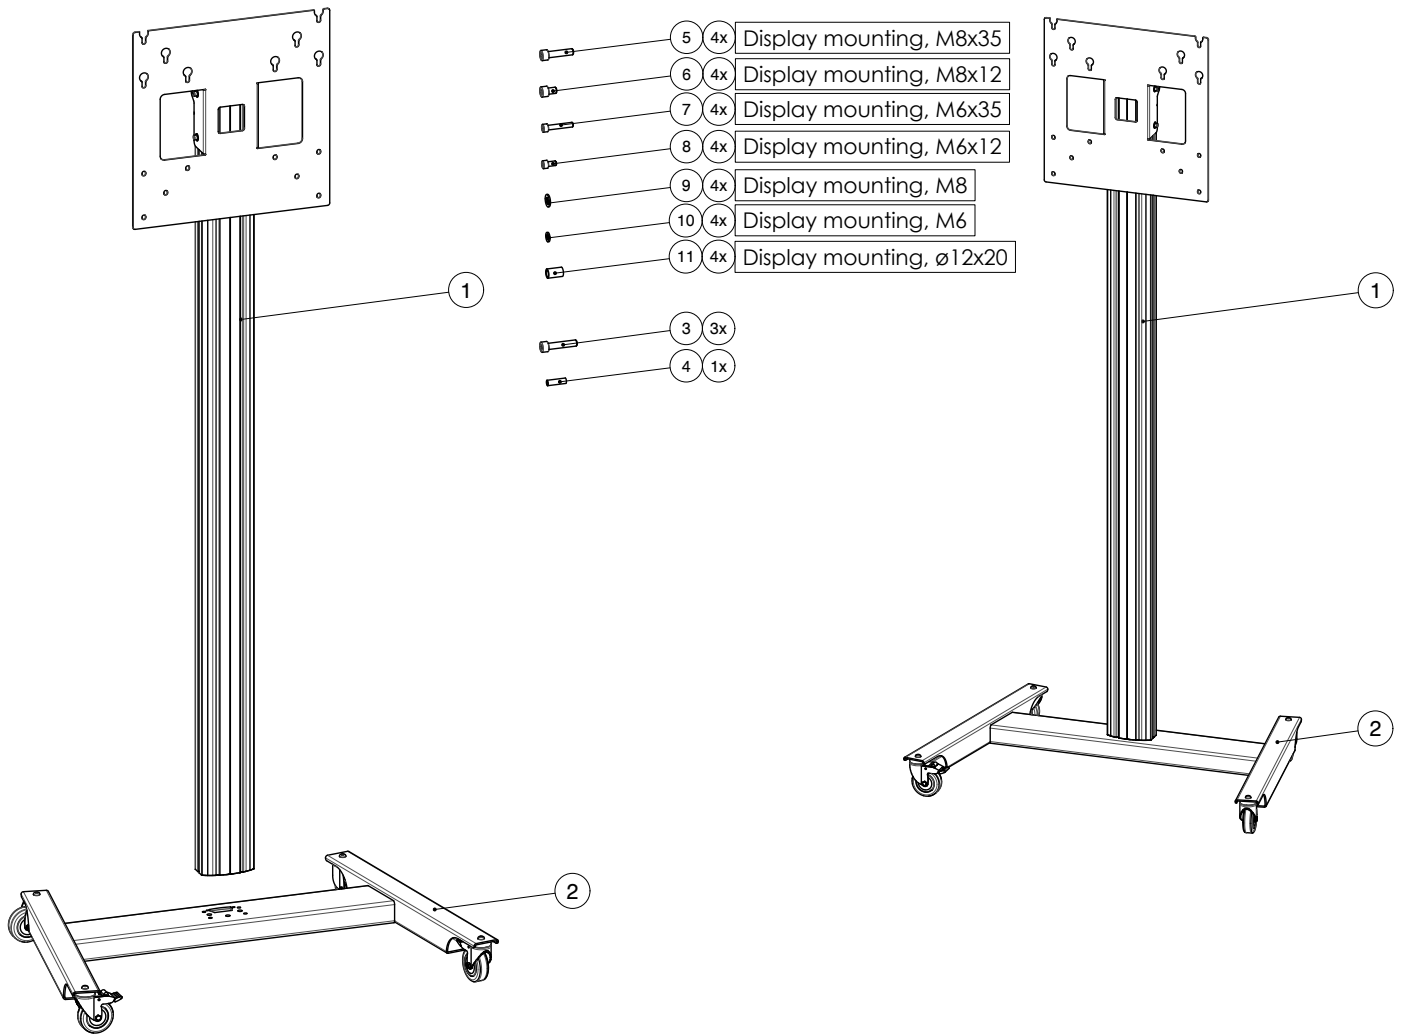

062.8744 Trolley (Light) incl. bracket max. VESA 400 for flat panel

MOUNTING INSTRUCTIONS

062.8744 Trolley (Light) incl. bracket max. VESA 400 for flat panel

MAX 30kg

MOUNTING INSTRUCTIONS

062.8744 Trolley (Light) incl. bracket max. VESA 400 for flat panel