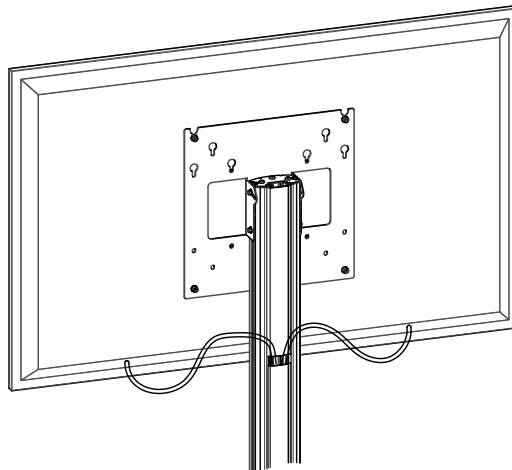

MOUNTING INSTRUCTIONS

062.8744 Trolley (Light) incl. bracket max. VESA 400 for flat panel

01

02

03