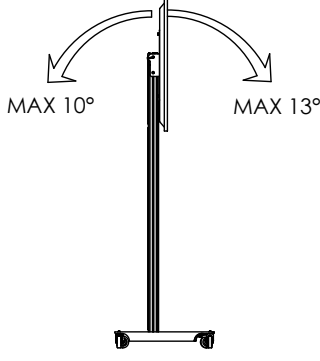

062.8744 Trolley (Light) incl. bracket max. VESA 400 for flat panel

MOUNTING INSTRUCTIONS

062.8744 Trolley (Light) incl. bracket max. VESA 400 for flat panel

MAX 30kg

MOUNTING INSTRUCTIONS

062.8744 Trolley (Light) incl. bracket max. VESA 400 for flat panel