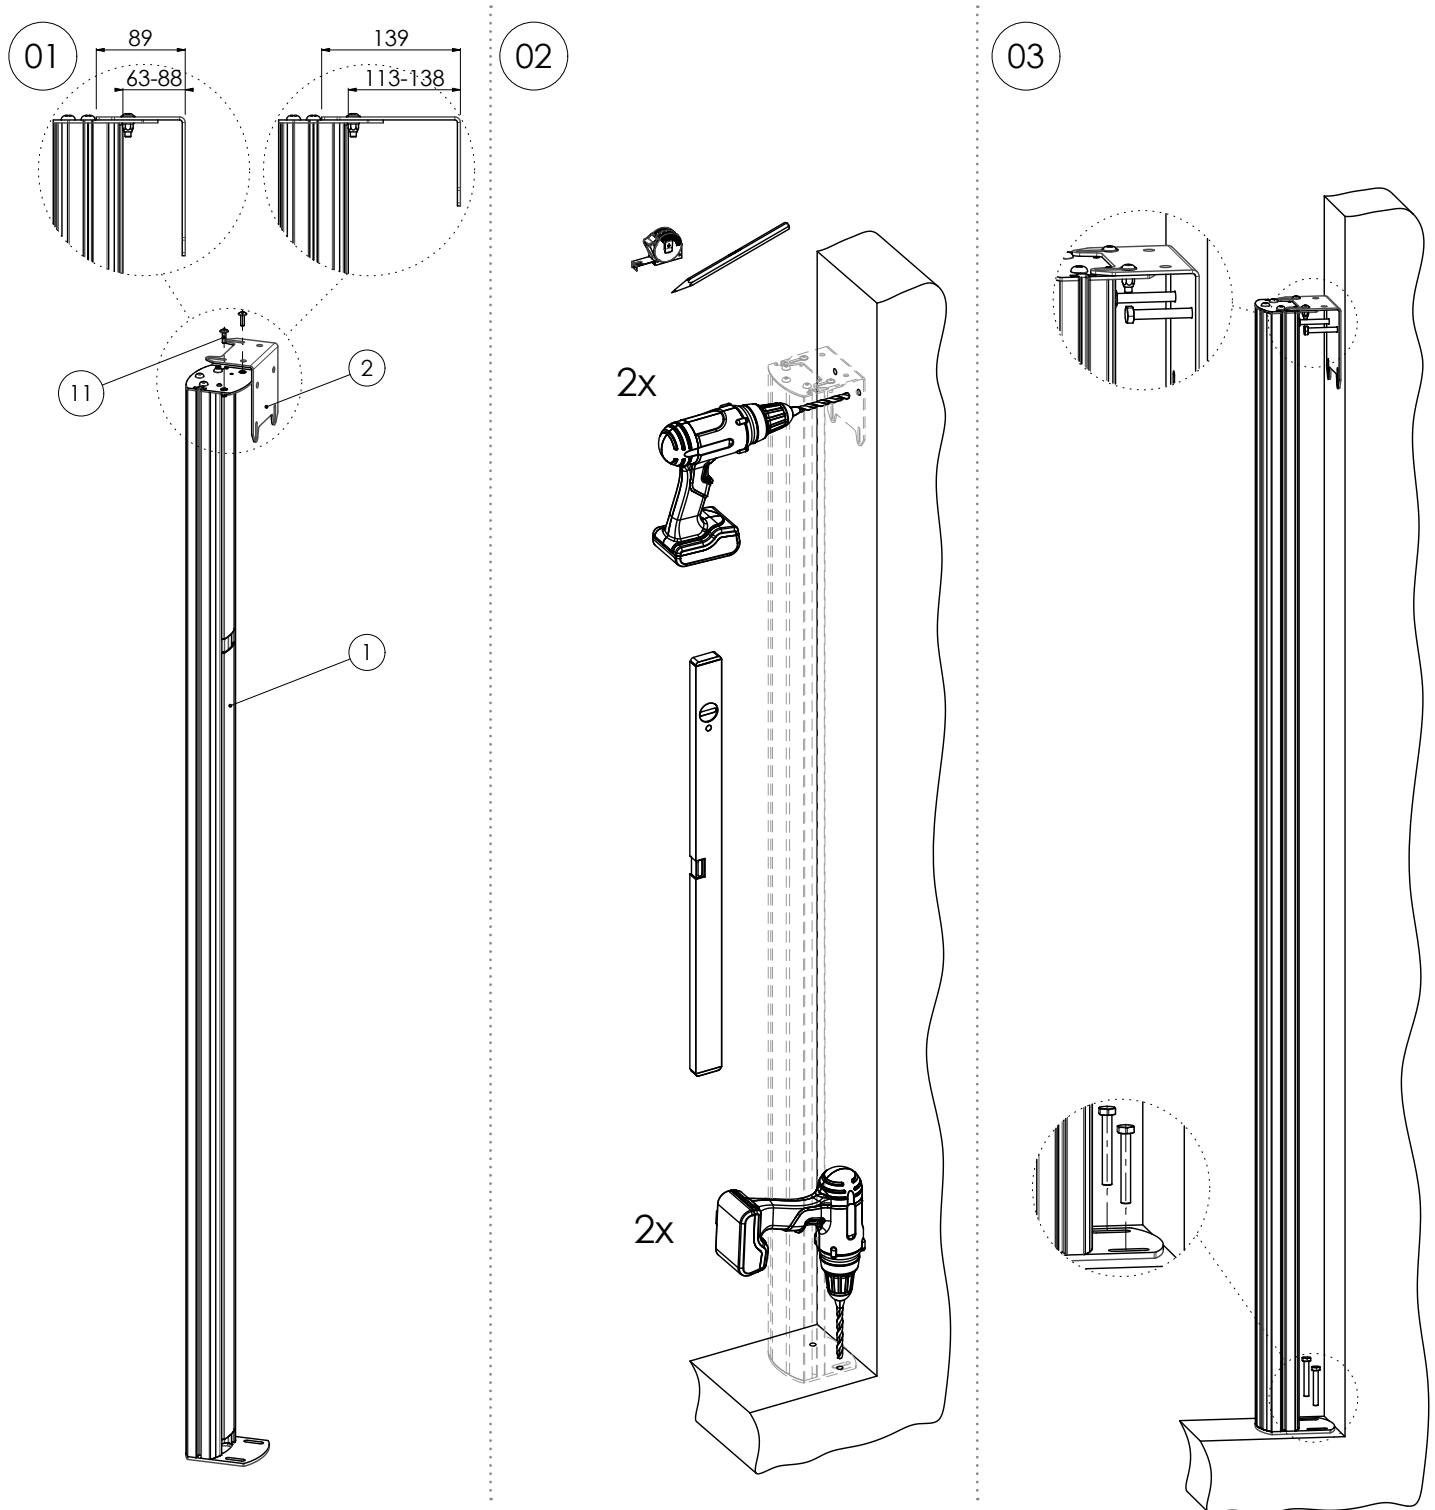

MOUNTING INSTRUCTIONS

063.8800-122 Floor-Wall stand (light series) incl. bracket

MOUNTING INSTRUCTIONS

MOUNTING INSTRUCTIONS

MOUNTING INSTRUCTIONS

MOUNTING INSTRUCTIONS

MOUNTING INSTRUCTIONS

MOUNTING INSTRUCTIONS

04 VESA 200!

05 VESA 100!

06

CONTACT

SMARTSELECTOR

Find your solution fast and easy with the mobile SmartSelector. Scan the QR code and find your solutions within 3 steps with the mobile SmartSelector

TRY NOW!