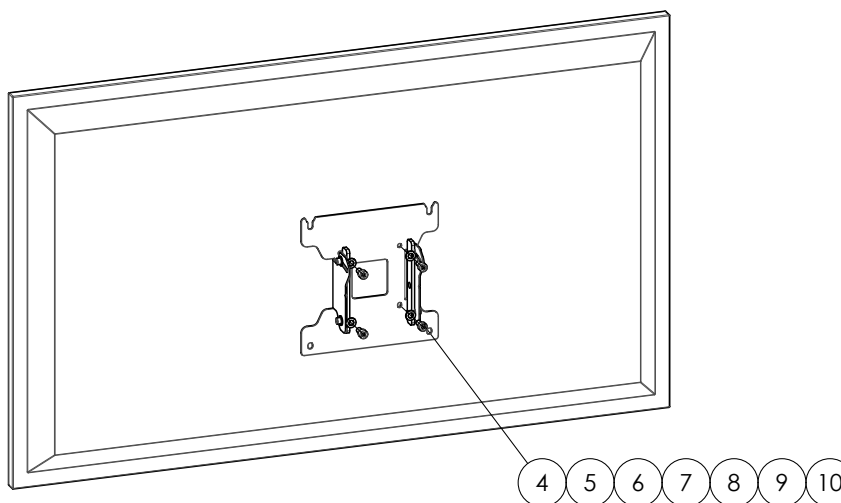

05 VESA 100!