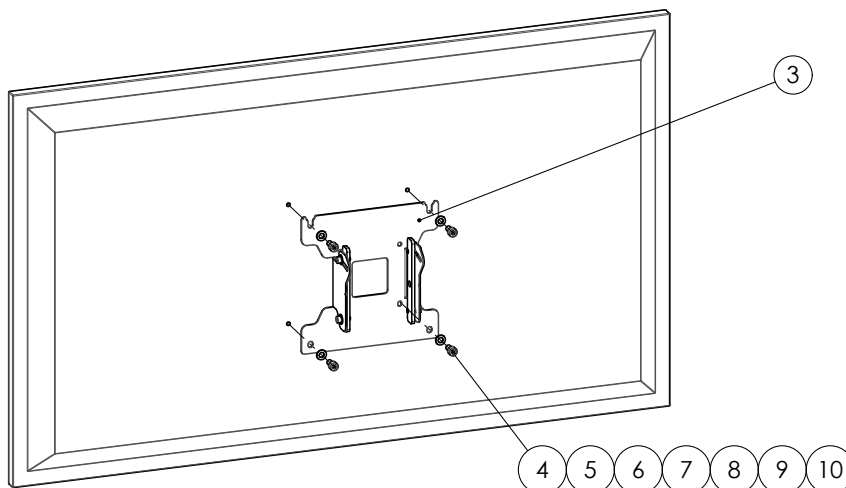

MOUNTING INSTRUCTIONS

063.8800-122 Floor-Wall stand (light series) incl. bracket

MOUNTING INSTRUCTIONS

MOUNTING INSTRUCTIONS

MOUNTING INSTRUCTIONS

MOUNTING INSTRUCTIONS

MOUNTING INSTRUCTIONS

MOUNTING INSTRUCTIONS

04 VESA 200!

05 VESA 100!

06

CONTACT

SMARTSELECTOR

Find your solution fast and easy with the mobile SmartSelector. Scan the QR code and find your solutions within 3 steps with the mobile SmartSelector

TRY NOW!