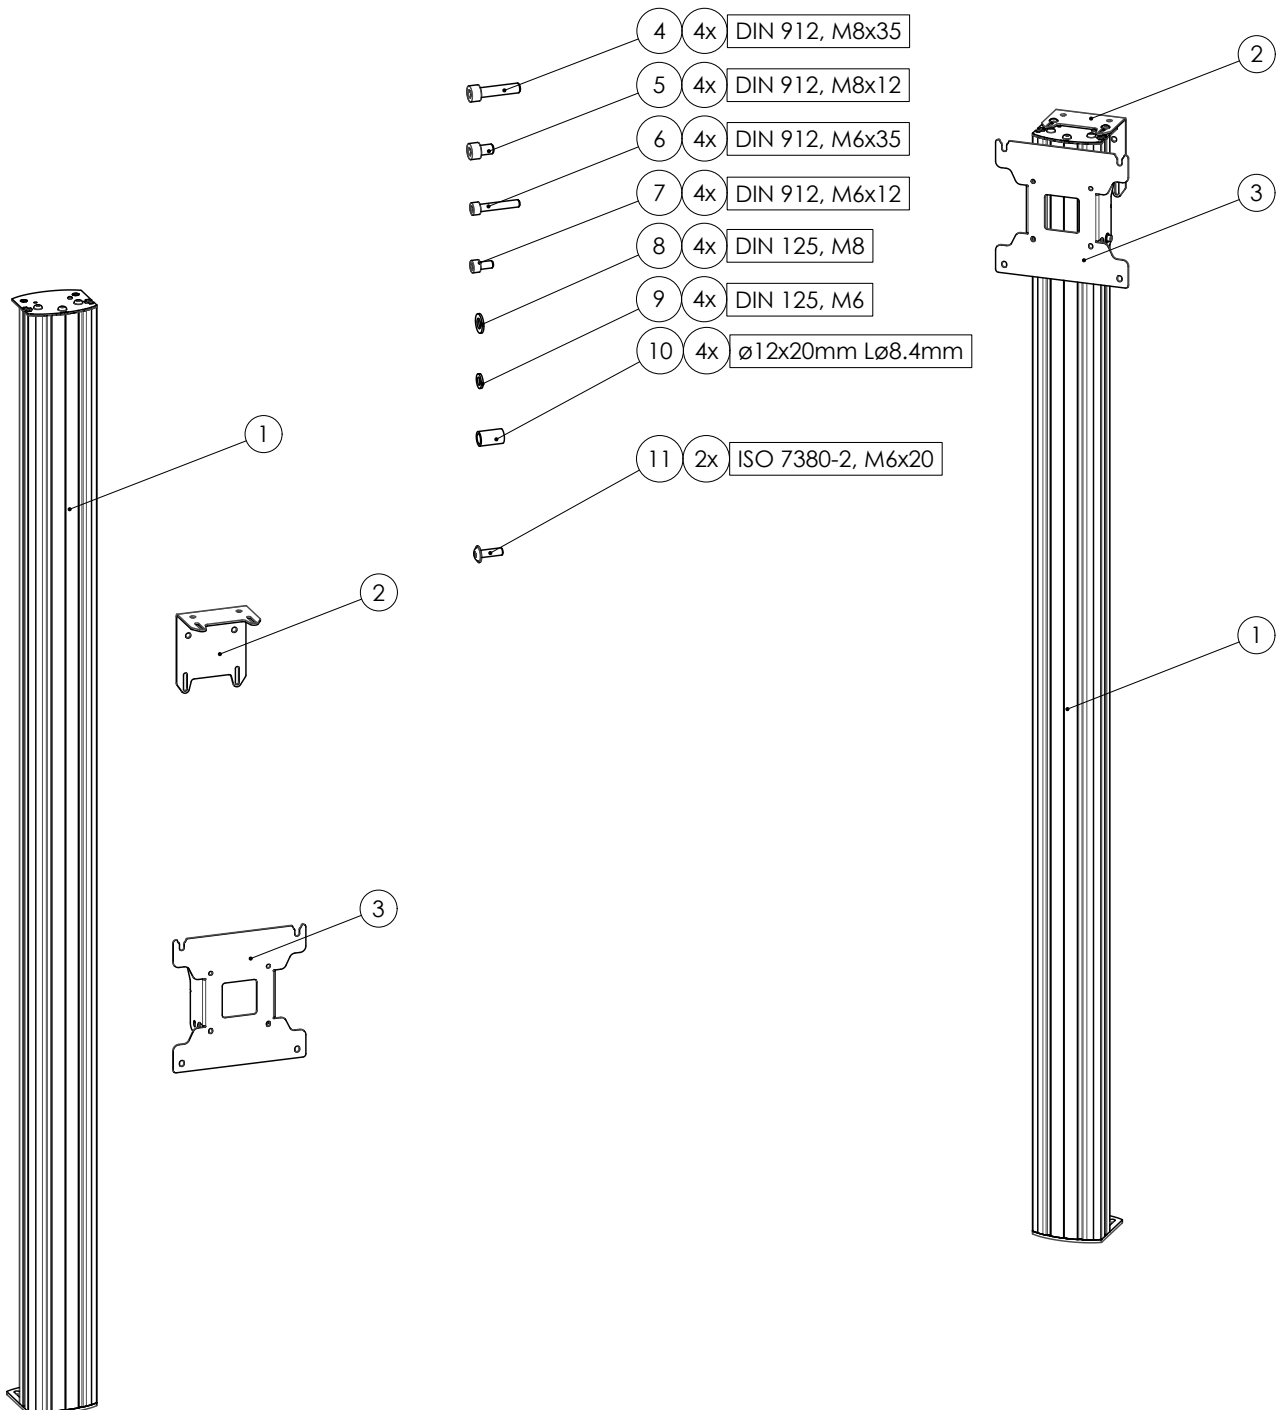

MOUNTING INSTRUCTIONS

063.8800-122 Floor-Wall stand (light series) incl. bracket

MOUNTING INSTRUCTIONS

MOUNTING INSTRUCTIONS

MOUNTING INSTRUCTIONS

MOUNTING INSTRUCTIONS

MOUNTING INSTRUCTIONS

MOUNTING INSTRUCTIONS

04 VESA 200!

05 VESA 100!

06

CONTACT

SMARTSELECTOR

Find your solution fast and easy with the mobile SmartSelector. Scan the QR code and find your solutions within 3 steps with the mobile SmartSelector

TRY NOW!