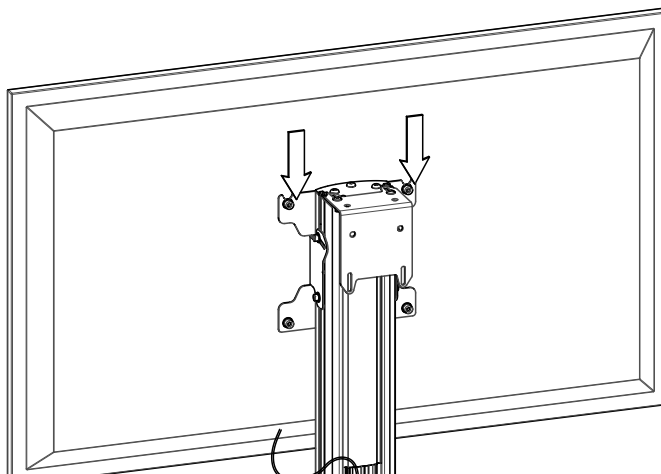

MOUNTING INSTRUCTIONS

MOUNTING INSTRUCTIONS

04 VESA 200!

05 VESA 100!

06