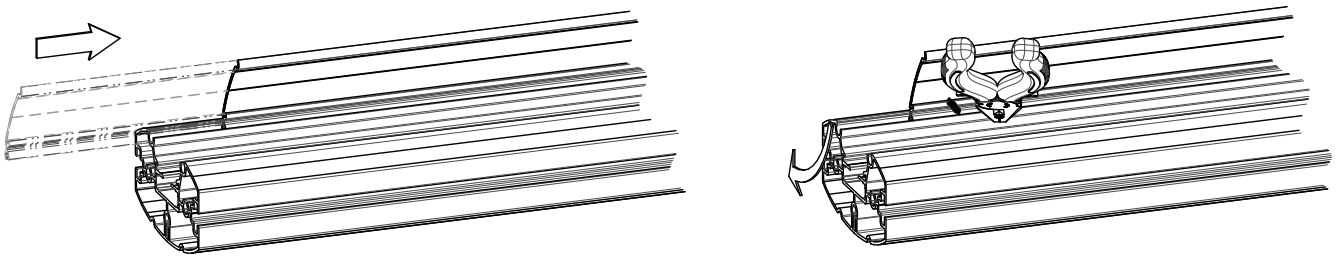

01

02

03

MOUNTING INSTRUCTIONS

063.8850-122 Floor-Ceiling stand (light series) incl. bracket

04

05 VESA 100!

06