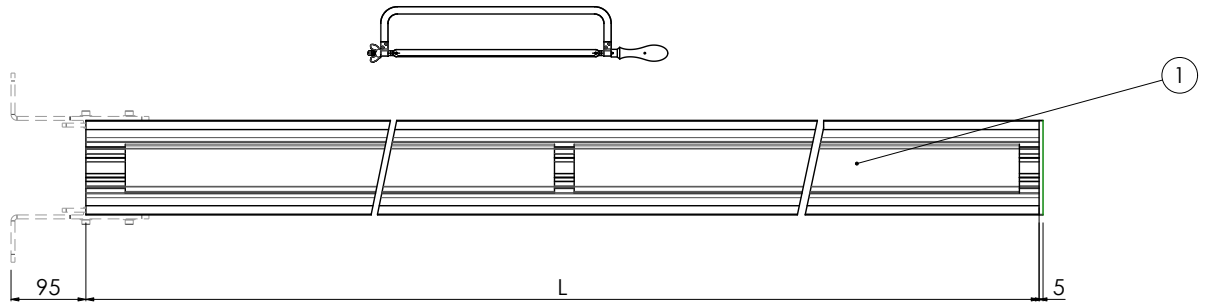

MOUNTING INSTRUCTIONS

063.8850-122 Floor-Ceiling stand (light series) incl. bracket

01