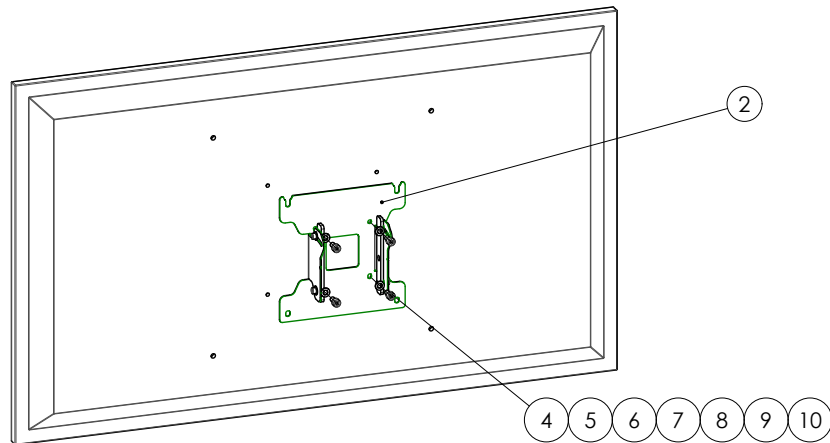

MOUNTING INSTRUCTIONS

063.8850-122 Floor-Ceiling stand (light series) incl. bracket

MOUNTING INSTRUCTIONS

063.8850-122 Floor-Ceiling stand (light series) incl. bracket

MOUNTING INSTRUCTIONS

063.8850-122 Floor-Ceiling stand (light series) incl. bracket

01

02

03

MOUNTING INSTRUCTIONS

063.8850-122 Floor-Ceiling stand (light series) incl. bracket

04

05 VESA 100!

06