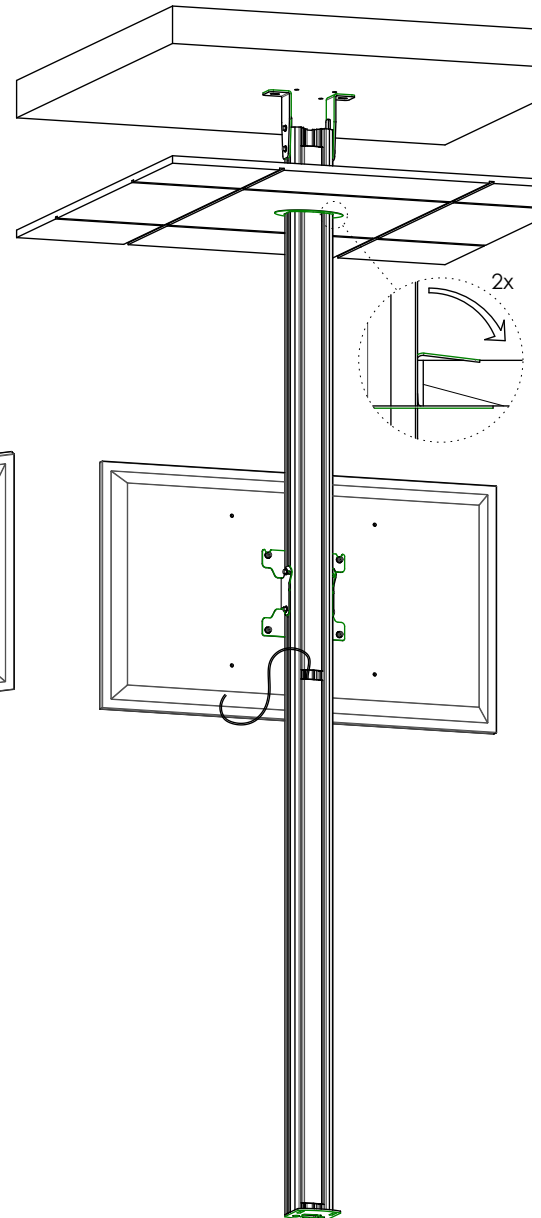

MOUNTING INSTRUCTIONS

063.8850-122 Floor-Ceiling stand (light series) incl. bracket

MOUNTING INSTRUCTIONS

063.8850-122 Floor-Ceiling stand (light series) incl. bracket

MOUNTING INSTRUCTIONS

063.8850-122 Floor-Ceiling stand (light series) incl. bracket

01

02

03

MOUNTING INSTRUCTIONS

063.8850-122 Floor-Ceiling stand (light series) incl. bracket

04

05 VESA 100!

06

MOUNTING INSTRUCTIONS

063.8850-122 Floor-Ceiling stand (light series) incl. bracket

07

08 VESA 200!

09

CONTACT

SMARTSELECTOR

Find your solution fast and easy with the mobile SmartSelector. Scan the QR code and find your solutions within 3 steps with the mobile SmartSelector