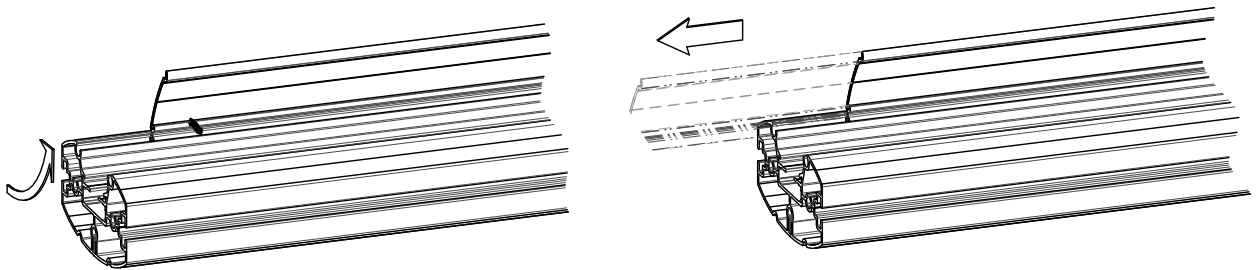

MOUNTING INSTRUCTIONS

063.8850-122 Floor-Ceiling stand (light series) incl. bracket

01

02

03