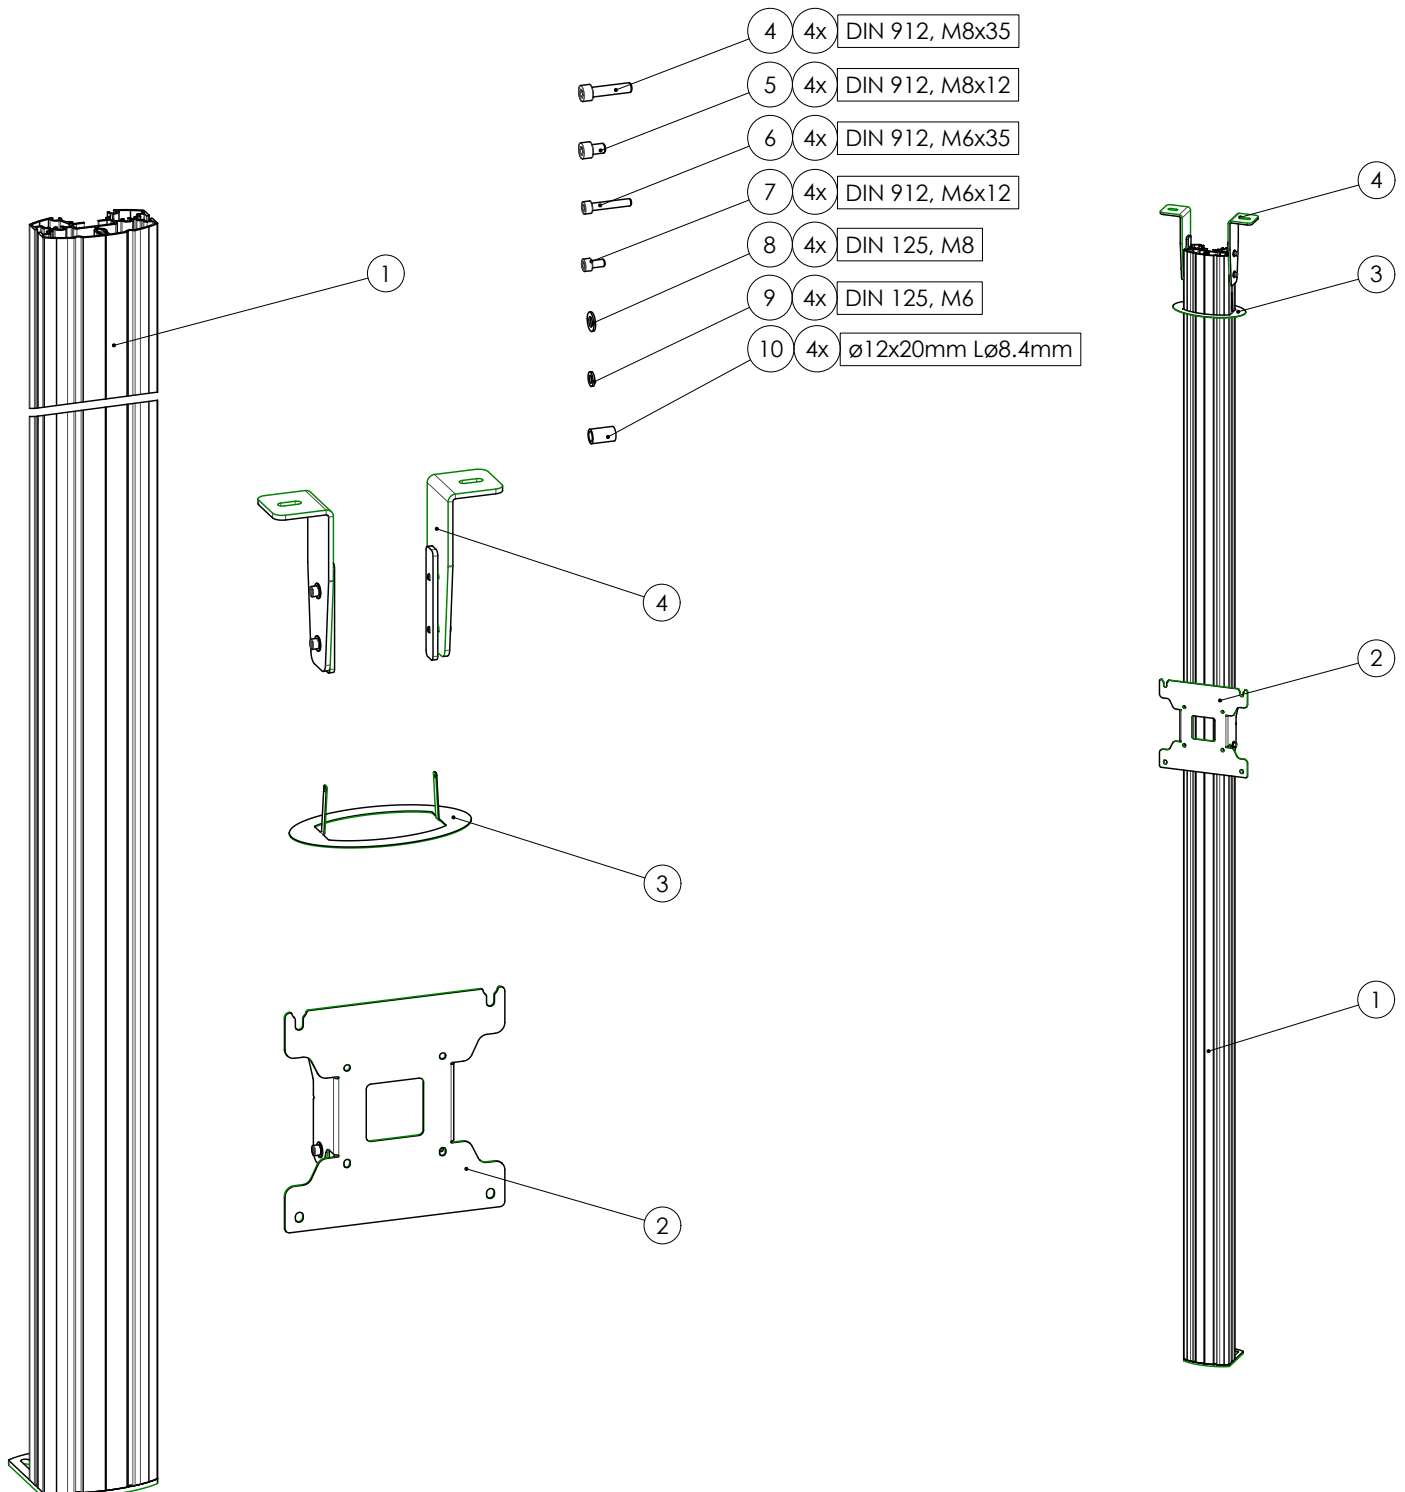

MOUNTING INSTRUCTIONS

063.8850-122 Floor-Ceiling stand (light series) incl. bracket

MOUNTING INSTRUCTIONS

063.8850-122 Floor-Ceiling stand (light series) incl. bracket

MOUNTING INSTRUCTIONS

063.8850-122 Floor-Ceiling stand (light series) incl. bracket

01

02

03

MOUNTING INSTRUCTIONS

063.8850-122 Floor-Ceiling stand (light series) incl. bracket

04

05 VESA 100!

06

MOUNTING INSTRUCTIONS

063.8850-122 Floor-Ceiling stand (light series) incl. bracket

07

08 VESA 200!

09

CONTACT

SMARTSELECTOR

Find your solution fast and easy with the mobile SmartSelector. Scan the QR code and find your solutions within 3 steps with the mobile SmartSelector