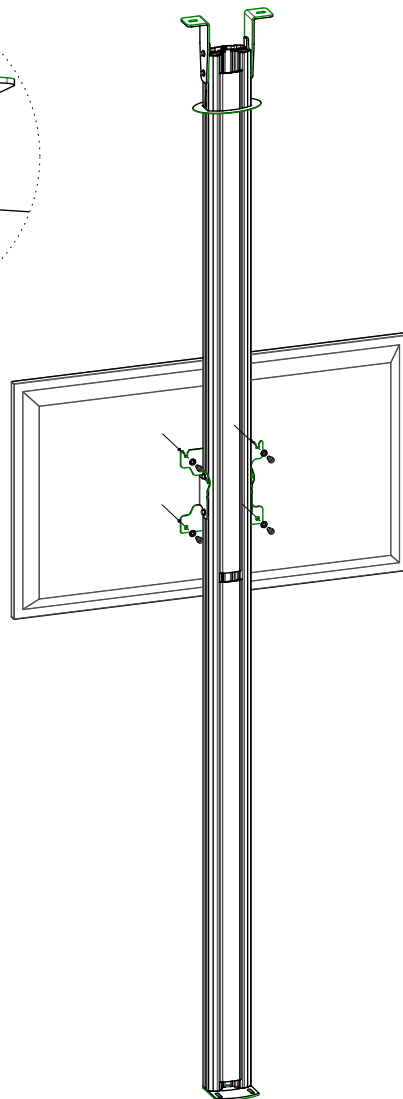

MOUNTING INSTRUCTIONS

063.8850-122 Floor-Ceiling stand (light series) incl. bracket

MOUNTING INSTRUCTIONS

063.8850-122 Floor-Ceiling stand (light series) incl. bracket

MOUNTING INSTRUCTIONS

063.8850-122 Floor-Ceiling stand (light series) incl. bracket

01

02

03

MOUNTING INSTRUCTIONS

063.8850-122 Floor-Ceiling stand (light series) incl. bracket

04

05 VESA 100!

06

MOUNTING INSTRUCTIONS

063.8850-122 Floor-Ceiling stand (light series) incl. bracket

07

08 VESA 200!

09

CONTACT

SMARTSELECTOR

Find your solution fast and easy with the mobile SmartSelector. Scan the QR code and find your solutions within 3 steps with the mobile SmartSelector