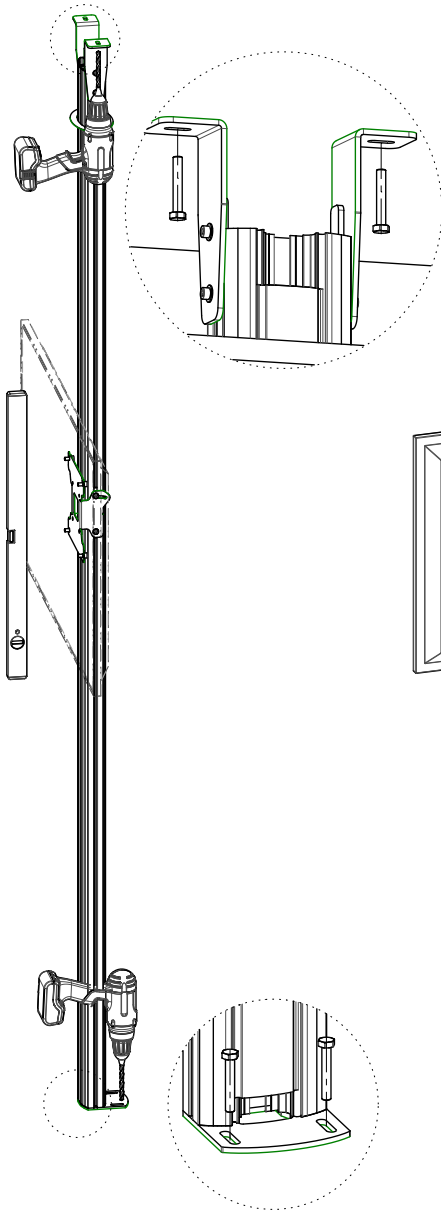

MOUNTING INSTRUCTIONS

063.8850-122 Floor-Ceiling stand (light series) incl. bracket

MOUNTING INSTRUCTIONS

063.8850-122 Floor-Ceiling stand (light series) incl. bracket

MOUNTING INSTRUCTIONS

063.8850-122 Floor-Ceiling stand (light series) incl. bracket

01

02

03

MOUNTING INSTRUCTIONS

063.8850-122 Floor-Ceiling stand (light series) incl. bracket

04

05 VESA 100!

06

MOUNTING INSTRUCTIONS

063.8850-122 Floor-Ceiling stand (light series) incl. bracket

07

08 VESA 200!

09

CONTACT

SMARTSELECTOR

Find your solution fast and easy with the mobile SmartSelector. Scan the QR code and find your solutions within 3 steps with the mobile SmartSelector