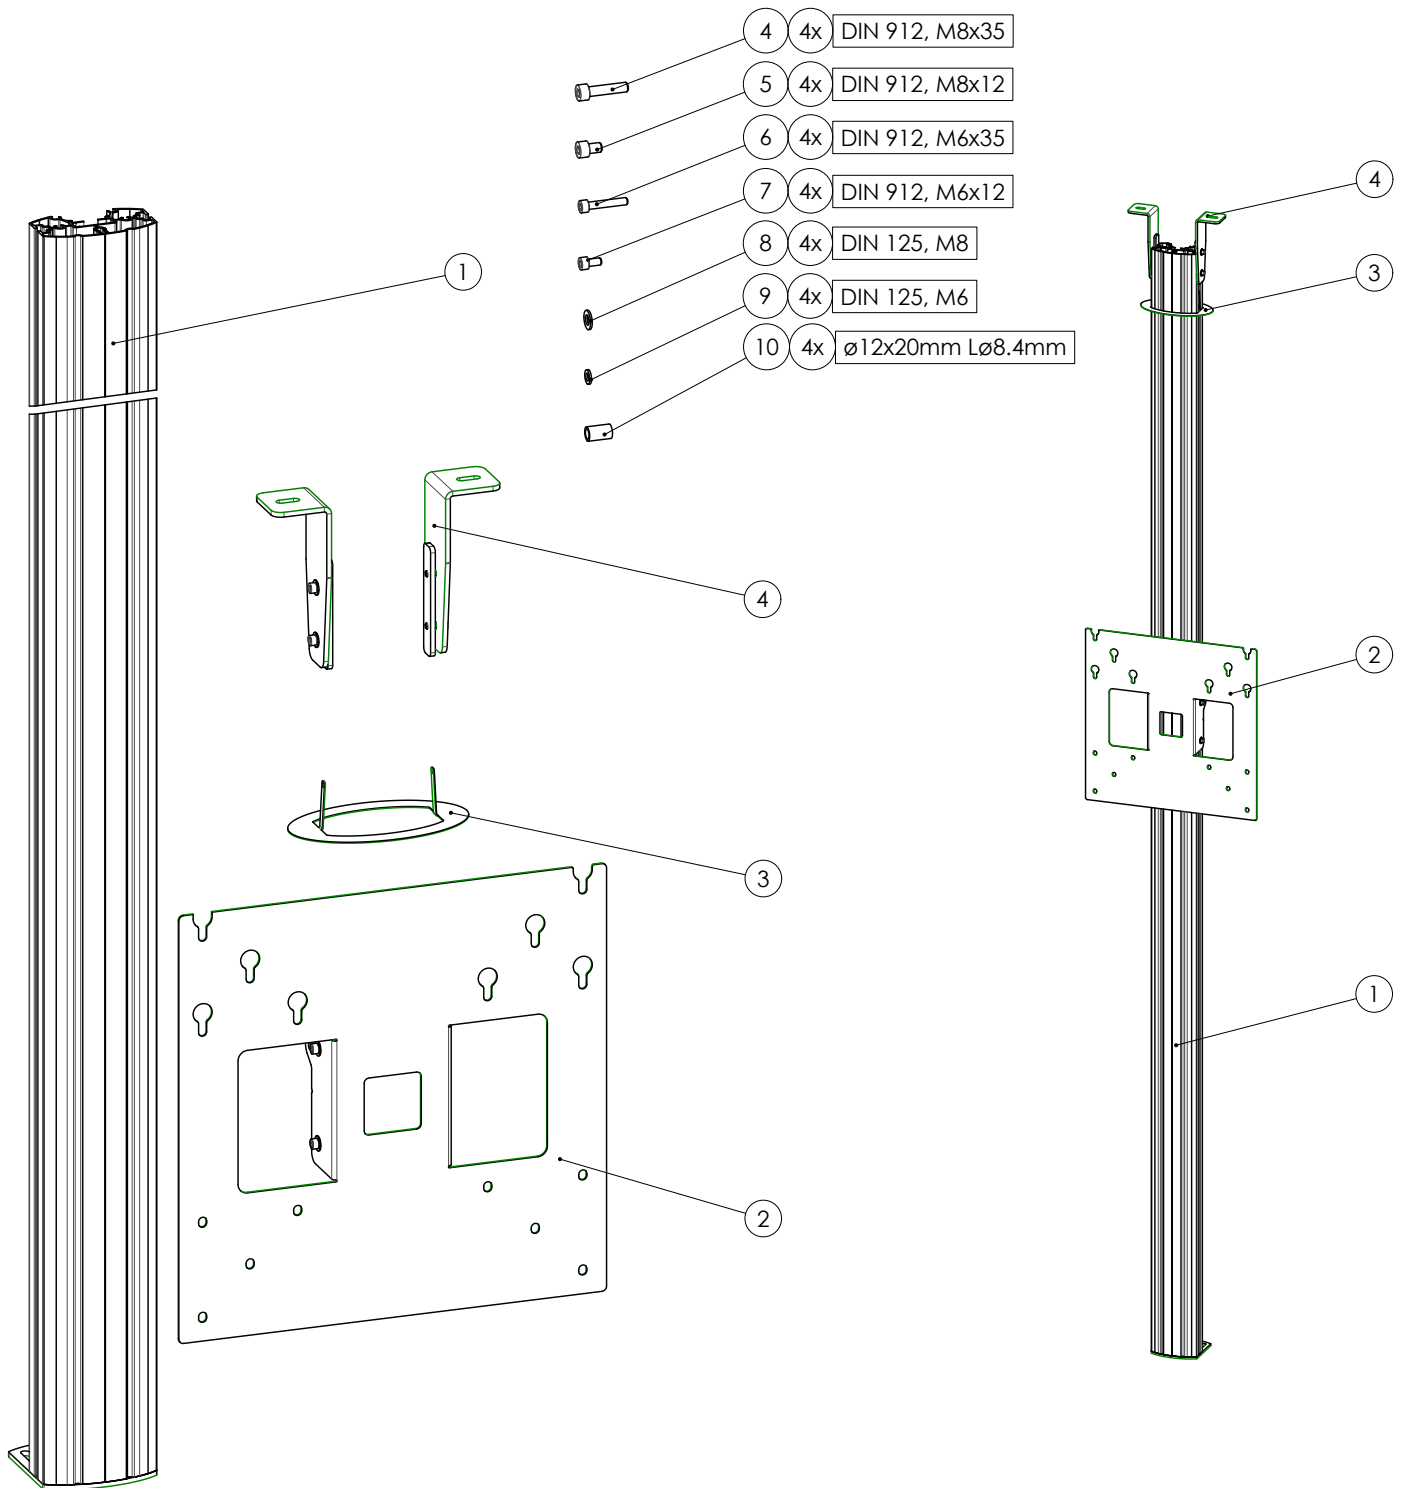

MOUNTING INSTRUCTIONS

063.8850-144 Floor-Ceiling stand (light series) incl. bracket

MOUNTING INSTRUCTIONS

063.8850-144 Floor-Ceiling stand (light series) incl. bracket

MOUNTING INSTRUCTIONS

063.8850-144 Floor-Ceiling stand (light series) incl. bracket

01

02

03

MOUNTING INSTRUCTIONS

063.8850-144 Floor-Ceiling stand (light series) incl. bracket

04

05

MOUNTING INSTRUCTIONS

063.8850-144 Floor-Ceiling stand (light series) incl. bracket

06

07

08

CONTACT

SMARTSELECTOR

Find your solution fast and easy with the mobile SmartSelector. Scan the QR code and find your solutions within 3 steps with the mobile SmartSelector