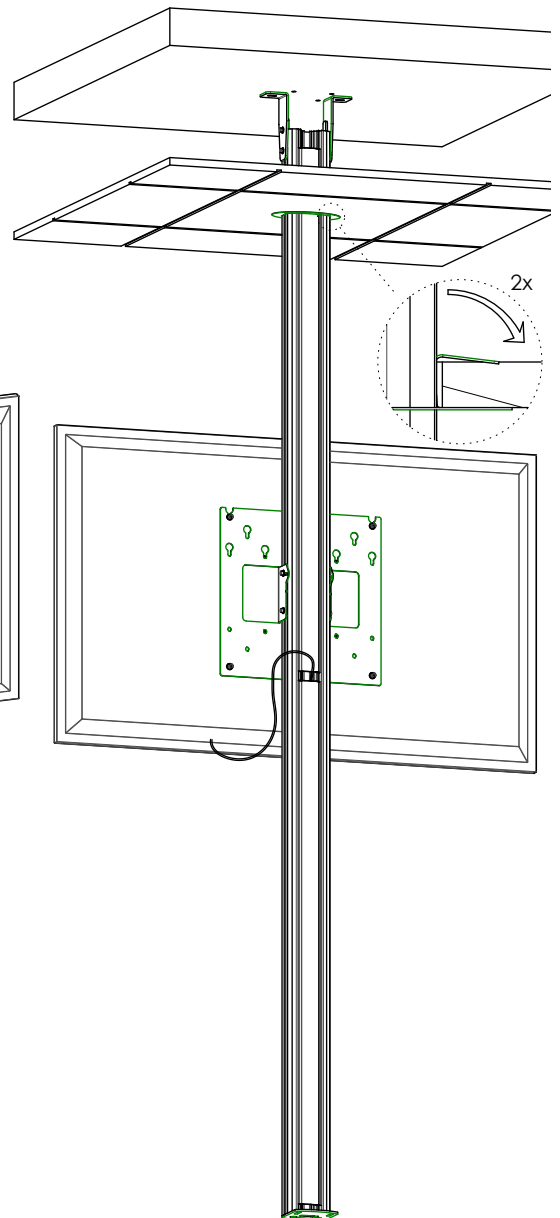

MOUNTING INSTRUCTIONS

063.8850-144 Floor-Ceiling stand (light series) incl. bracket

MOUNTING INSTRUCTIONS

063.8850-144 Floor-Ceiling stand (light series) incl. bracket

MOUNTING INSTRUCTIONS

063.8850-144 Floor-Ceiling stand (light series) incl. bracket

01

02

03

MOUNTING INSTRUCTIONS

063.8850-144 Floor-Ceiling stand (light series) incl. bracket

04

05

MOUNTING INSTRUCTIONS

063.8850-144 Floor-Ceiling stand (light series) incl. bracket

06

07

08

CONTACT

SMARTSELECTOR

Find your solution fast and easy with the mobile SmartSelector. Scan the QR code and find your solutions within 3 steps with the mobile SmartSelector