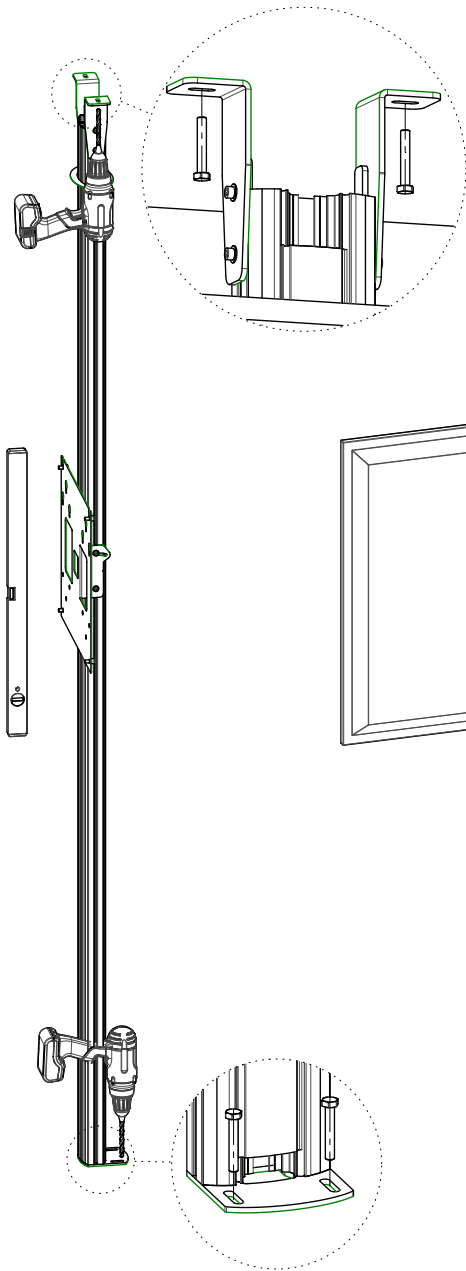

MOUNTING INSTRUCTIONS

063.8850-144 Floor-Ceiling stand (light series) incl. bracket

MOUNTING INSTRUCTIONS

063.8850-144 Floor-Ceiling stand (light series) incl. bracket

MOUNTING INSTRUCTIONS

063.8850-144 Floor-Ceiling stand (light series) incl. bracket

01

02

03

MOUNTING INSTRUCTIONS

063.8850-144 Floor-Ceiling stand (light series) incl. bracket

04

05

MOUNTING INSTRUCTIONS

063.8850-144 Floor-Ceiling stand (light series) incl. bracket

06

07

08

CONTACT

SMARTSELECTOR

Find your solution fast and easy with the mobile SmartSelector. Scan the QR code and find your solutions within 3 steps with the mobile SmartSelector