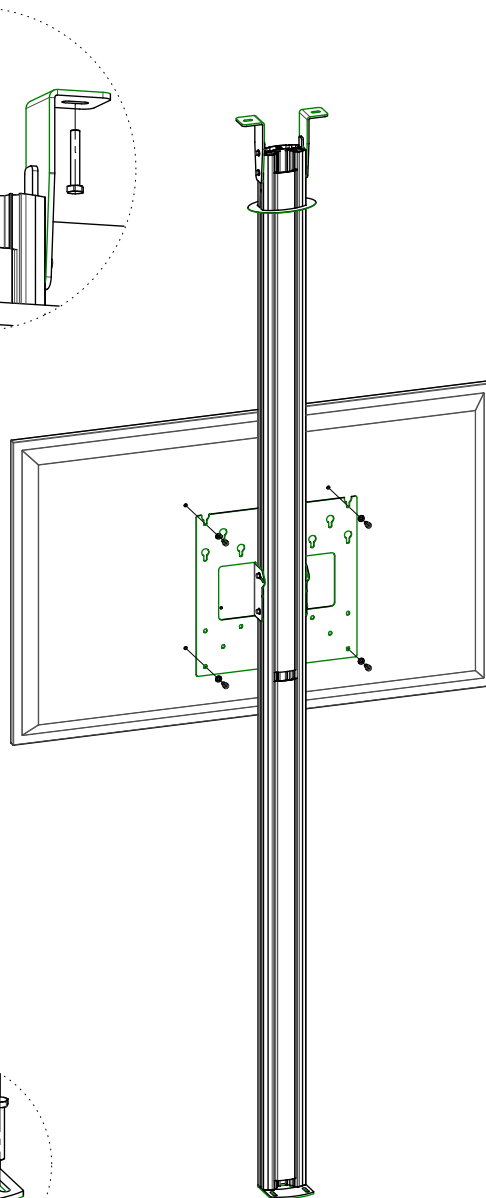

MOUNTING INSTRUCTIONS

063.8850-144 Floor-Ceiling stand (light series) incl. bracket

MOUNTING INSTRUCTIONS

063.8850-144 Floor-Ceiling stand (light series) incl. bracket

MOUNTING INSTRUCTIONS

063.8850-144 Floor-Ceiling stand (light series) incl. bracket

01

02

03

MOUNTING INSTRUCTIONS

063.8850-144 Floor-Ceiling stand (light series) incl. bracket

04

05

MOUNTING INSTRUCTIONS

063.8850-144 Floor-Ceiling stand (light series) incl. bracket

06

07

08

CONTACT

SMARTSELECTOR

Find your solution fast and easy with the mobile SmartSelector. Scan the QR code and find your solutions within 3 steps with the mobile SmartSelector