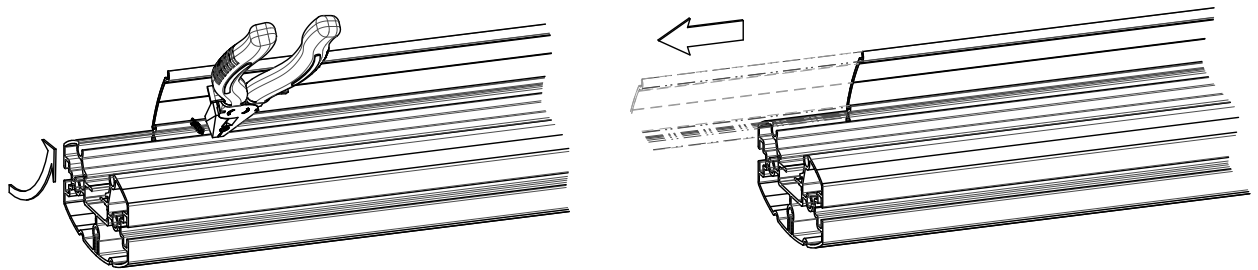

MOUNTING INSTRUCTIONS

063.8850-144 Floor-Ceiling stand (light series) incl. bracket

01

02

03