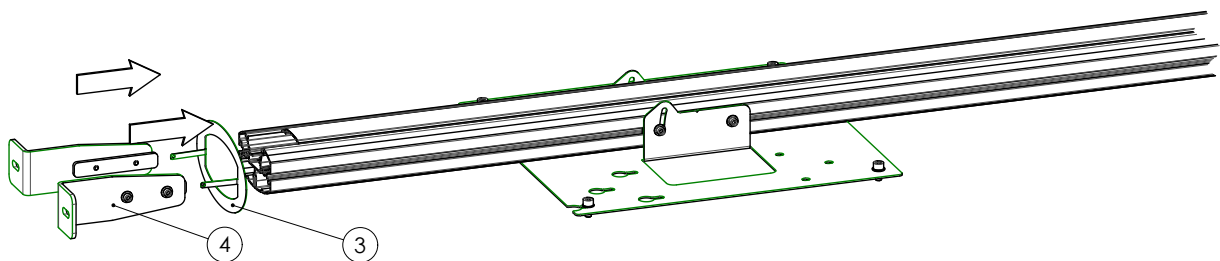

MOUNTING INSTRUCTIONS

063.8850-144 Floor-Ceiling stand (light series) incl. bracket

MOUNTING INSTRUCTIONS

063.8850-144 Floor-Ceiling stand (light series) incl. bracket

MOUNTING INSTRUCTIONS

063.8850-144 Floor-Ceiling stand (light series) incl. bracket

01

02

03

MOUNTING INSTRUCTIONS

063.8850-144 Floor-Ceiling stand (light series) incl. bracket

04

05

MOUNTING INSTRUCTIONS