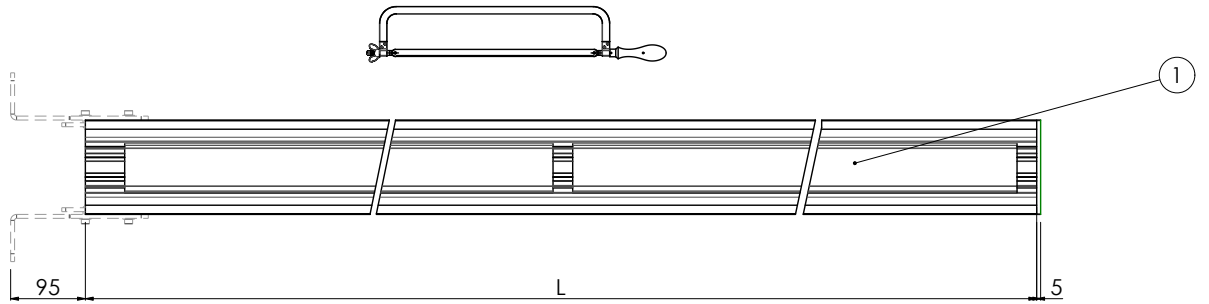

MOUNTING INSTRUCTIONS

063.8850-144 Floor-Ceiling stand (light series) incl. bracket

01