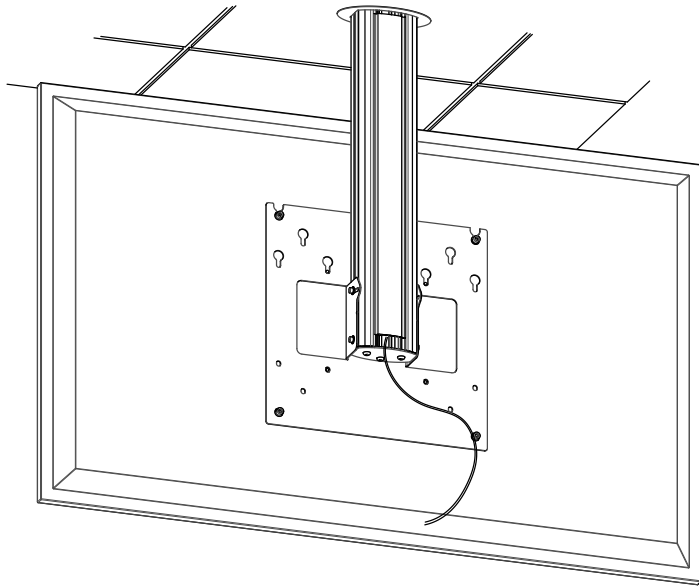

MOUNTING INSTRUCTIONS

MOUNTING INSTRUCTIONS

09

10