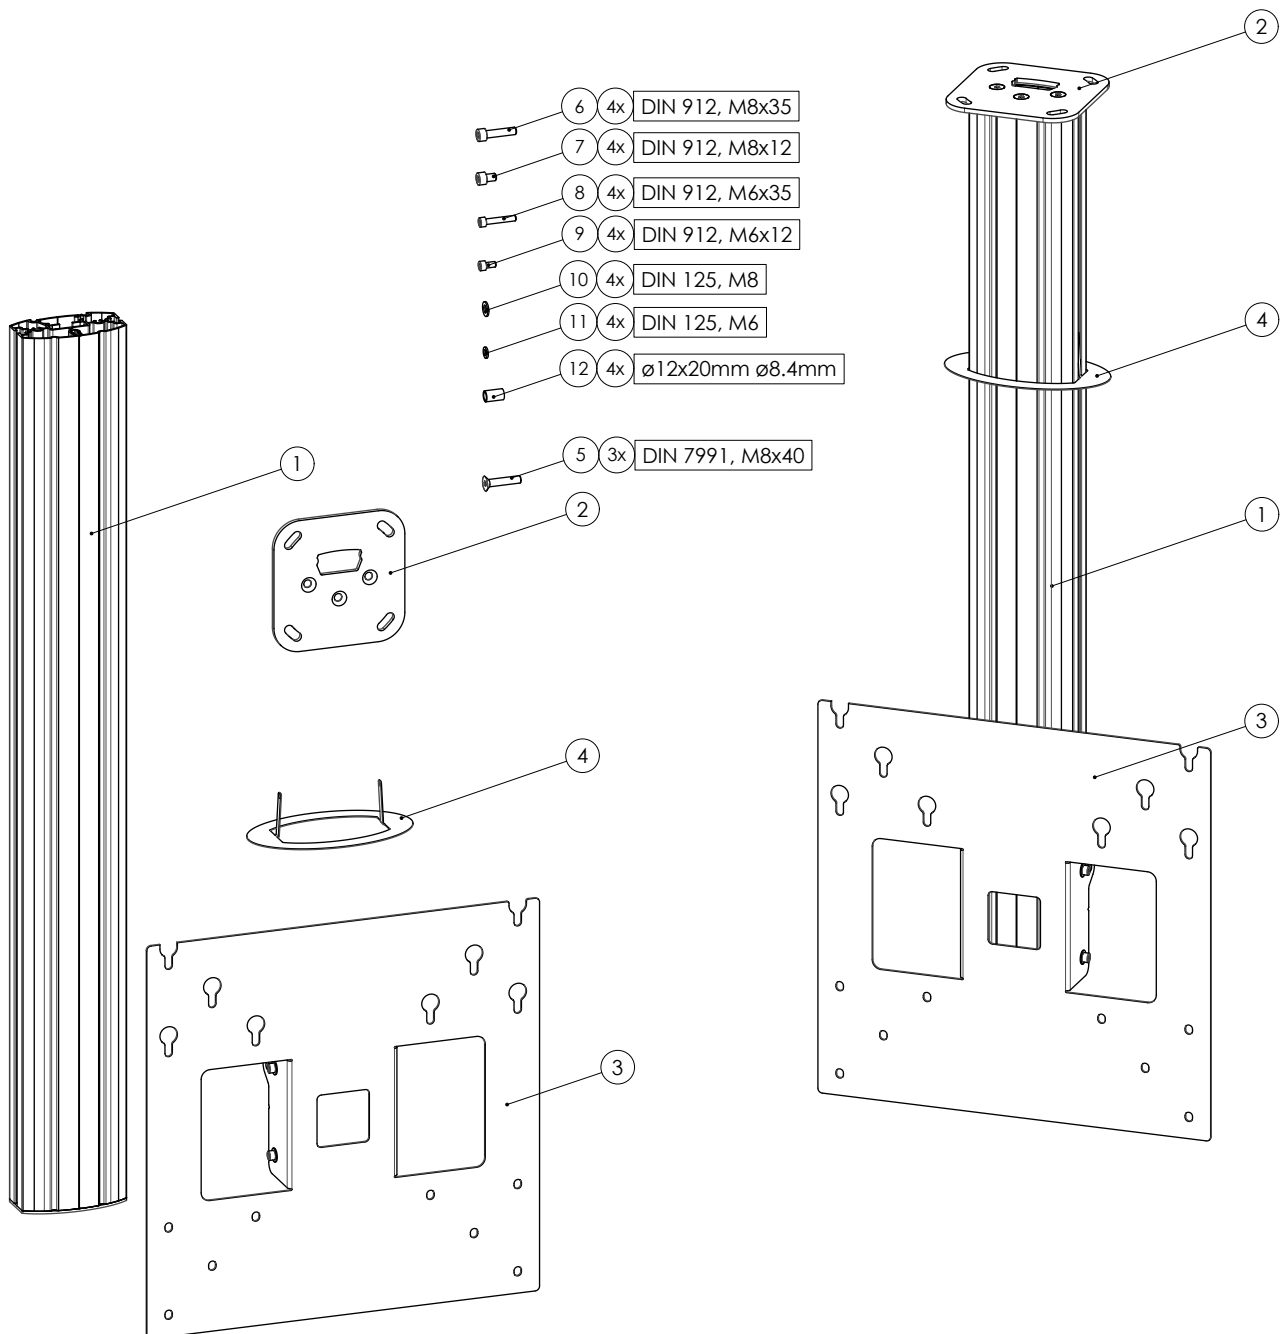

MOUNTING INSTRUCTIONS

072.8X00-144 Ceiling mount light series incl. bracket

MOUNTING INSTRUCTIONS

MOUNTING INSTRUCTIONS

MOUNTING INSTRUCTIONS

MOUNTING INSTRUCTIONS

MOUNTING INSTRUCTIONS

MOUNTING INSTRUCTIONS

04

05

06

MOUNTING INSTRUCTIONS

MOUNTING INSTRUCTIONS

07

08

MOUNTING INSTRUCTIONS

MOUNTING INSTRUCTIONS

09

10

CONTACT

SMARTSELECTOR

Find your solution fast and easy with the mobile SmartSelector. Scan the QR code and find your solutions within 3 steps with the mobile SmartSelector

TRY NOW!