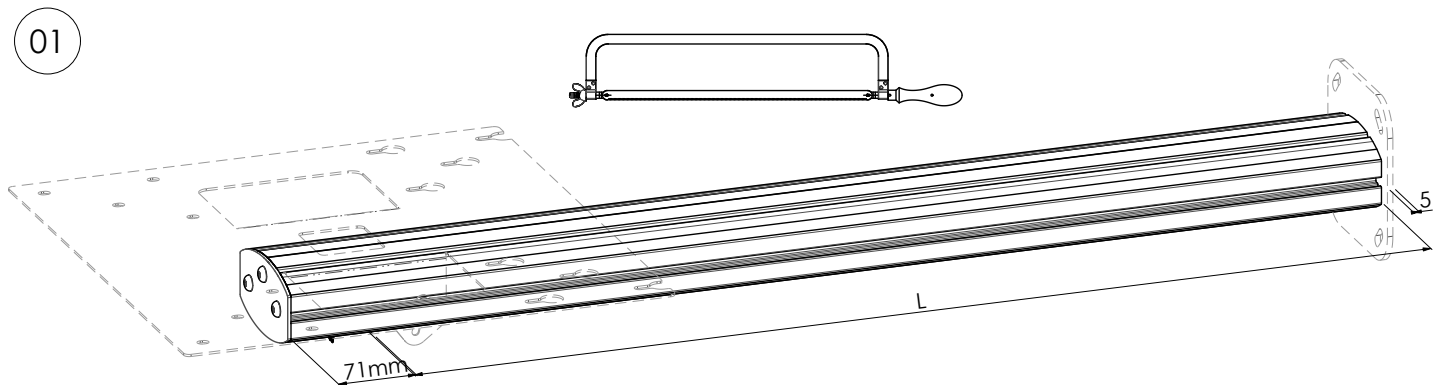

MOUNTING INSTRUCTIONS

072.8X00-144 Ceiling mount light series incl. bracket

MOUNTING INSTRUCTIONS

MOUNTING INSTRUCTIONS

MOUNTING INSTRUCTIONS

MOUNTING INSTRUCTIONS

MOUNTING INSTRUCTIONS

MOUNTING INSTRUCTIONS