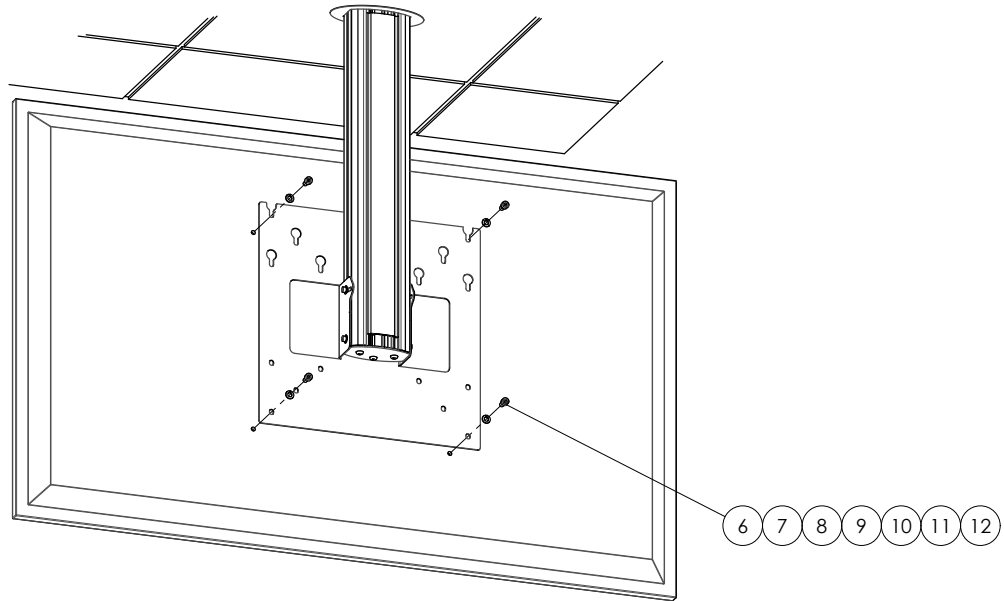

MOUNTING INSTRUCTIONS

MOUNTING INSTRUCTIONS

09