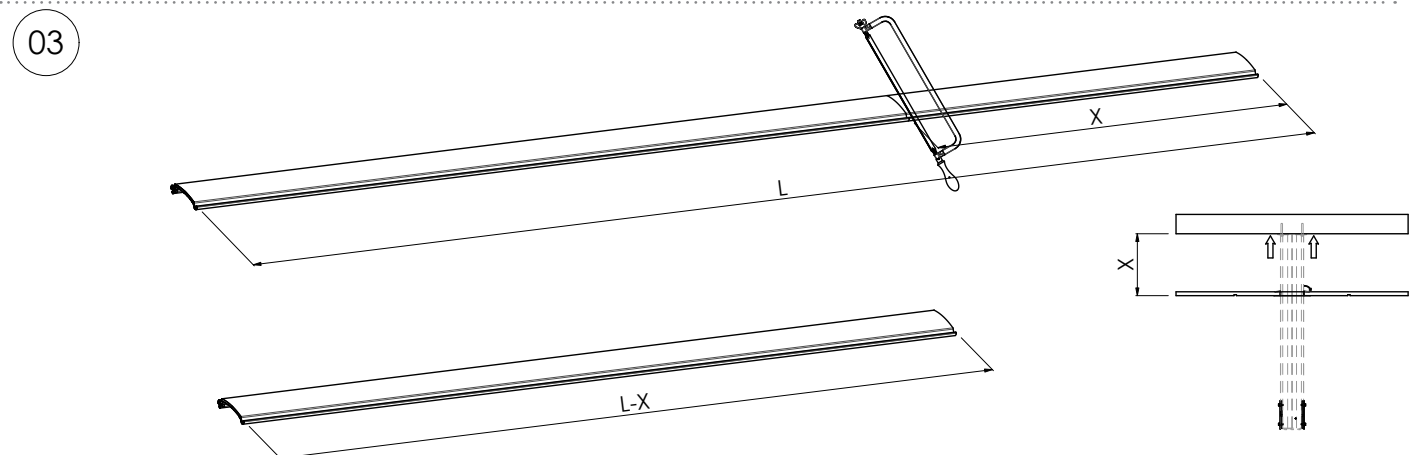

MOUNTING INSTRUCTIONS

072.8X00-144 Ceiling mount light series incl. bracket

MOUNTING INSTRUCTIONS

MOUNTING INSTRUCTIONS

MOUNTING INSTRUCTIONS

MOUNTING INSTRUCTIONS

MOUNTING INSTRUCTIONS

MOUNTING INSTRUCTIONS