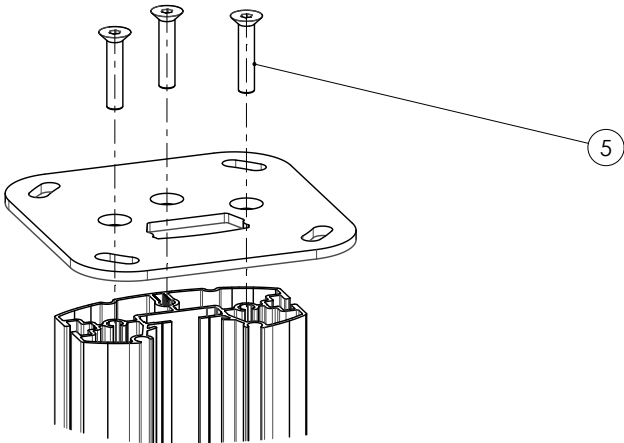

MOUNTING INSTRUCTIONS

072.8X00-144 Ceiling mount light series incl. bracket

MOUNTING INSTRUCTIONS

MOUNTING INSTRUCTIONS

MOUNTING INSTRUCTIONS

MOUNTING INSTRUCTIONS

MOUNTING INSTRUCTIONS

MOUNTING INSTRUCTIONS

04

05

06

MOUNTING INSTRUCTIONS

MOUNTING INSTRUCTIONS

07

08

MOUNTING INSTRUCTIONS