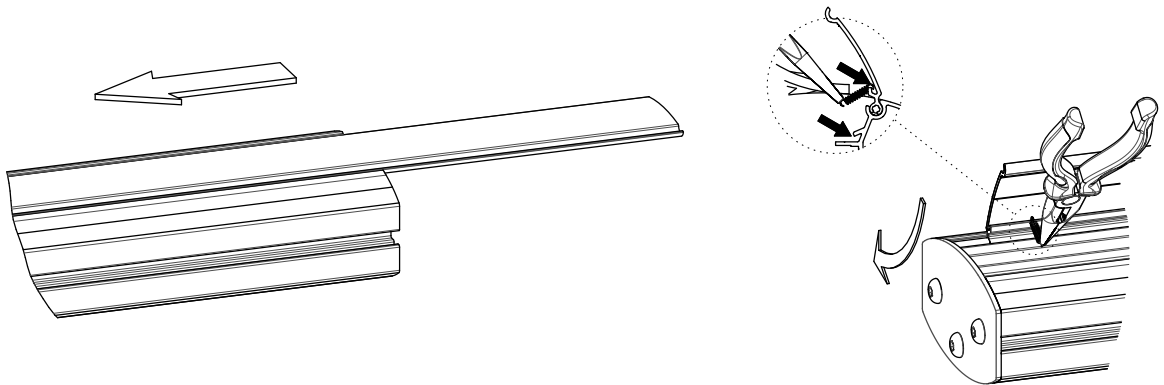

MOUNTING INSTRUCTIONS

MOUNTING INSTRUCTIONS

04