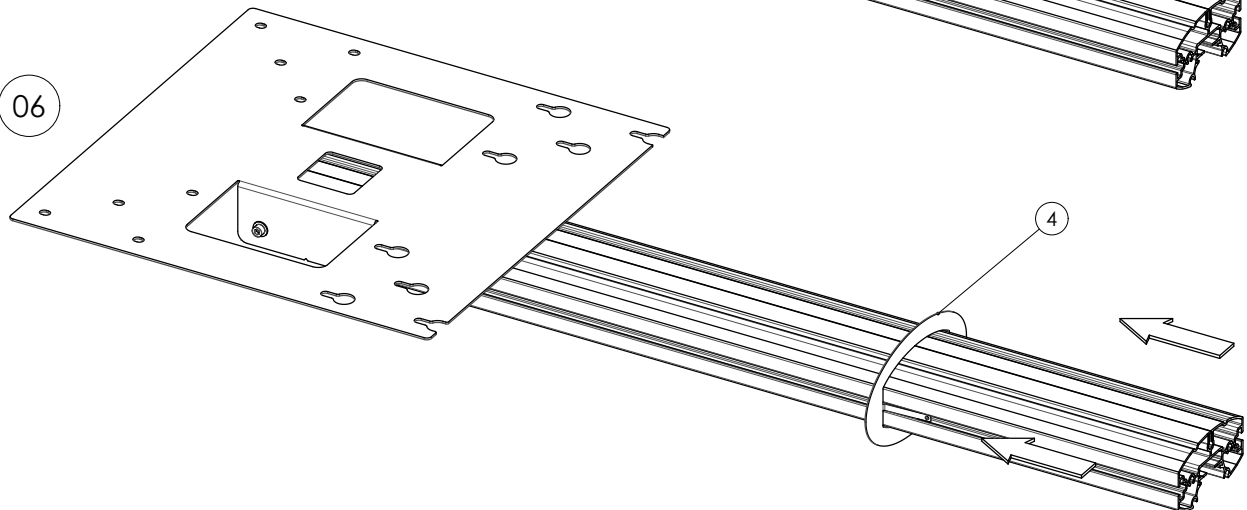

MOUNTING INSTRUCTIONS

MOUNTING INSTRUCTIONS

04

05

06