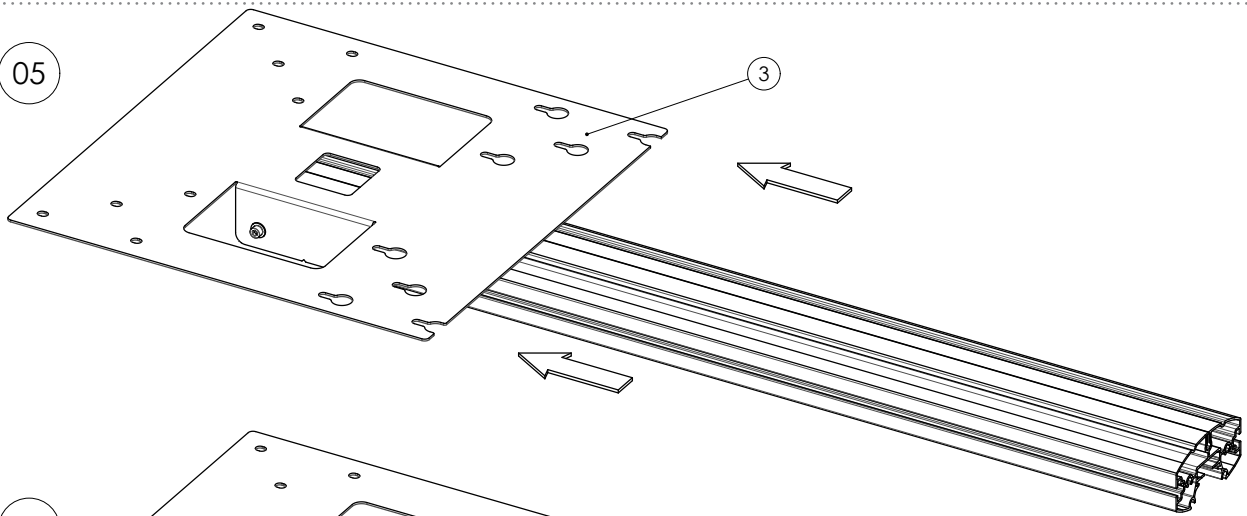

MOUNTING INSTRUCTIONS

MOUNTING INSTRUCTIONS

04

05

06