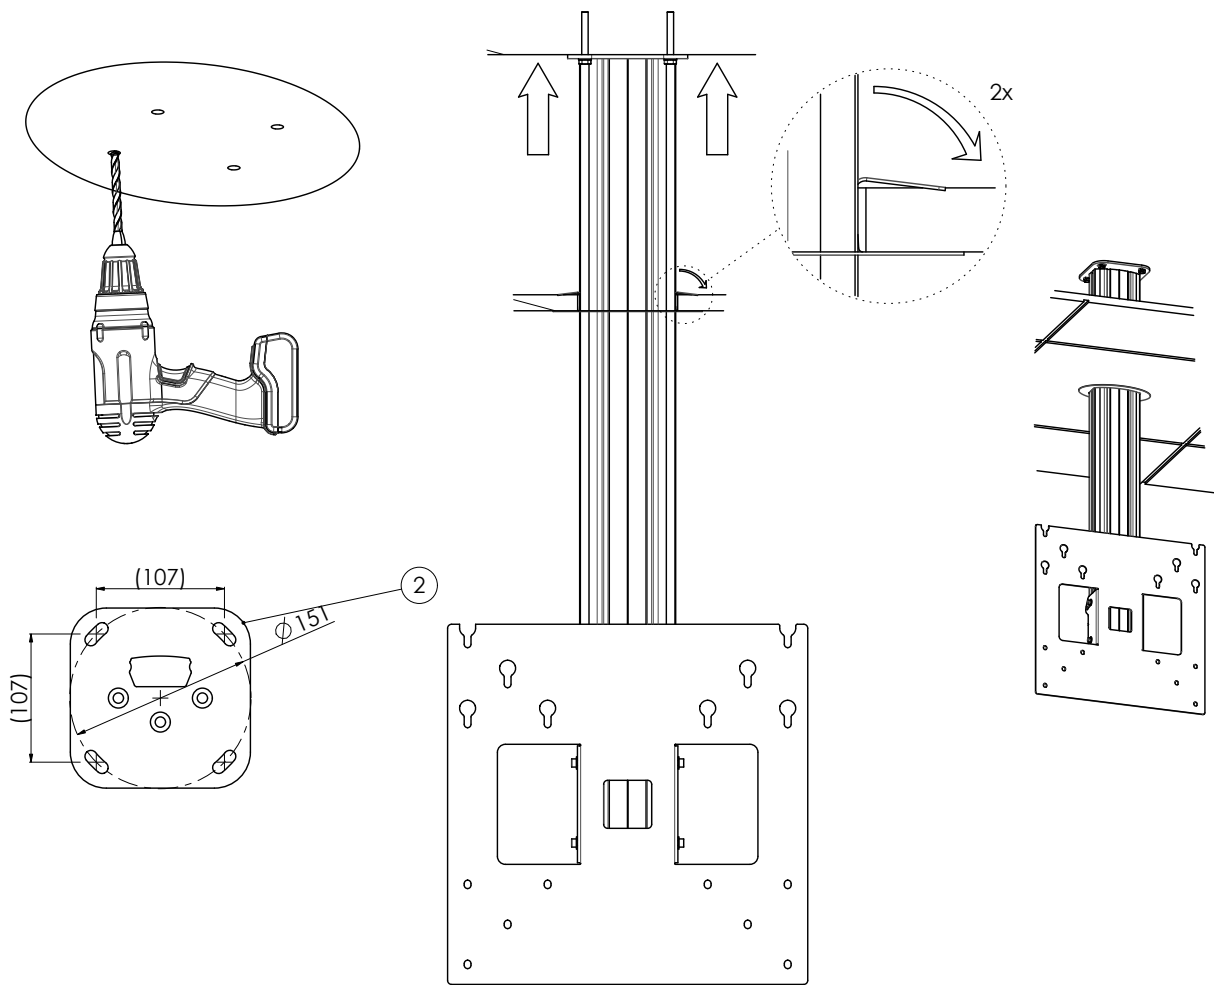

MOUNTING INSTRUCTIONS

072.8X00-144 Ceiling mount light series incl. bracket

MOUNTING INSTRUCTIONS

MOUNTING INSTRUCTIONS

MOUNTING INSTRUCTIONS

MOUNTING INSTRUCTIONS

MOUNTING INSTRUCTIONS

MOUNTING INSTRUCTIONS

04

05

06

MOUNTING INSTRUCTIONS

MOUNTING INSTRUCTIONS

07

08

MOUNTING INSTRUCTIONS

MOUNTING INSTRUCTIONS

09

10

CONTACT

SMARTSELECTOR

Find your solution fast and easy with the mobile SmartSelector. Scan the QR code and find your solutions within 3 steps with the mobile SmartSelector

TRY NOW!