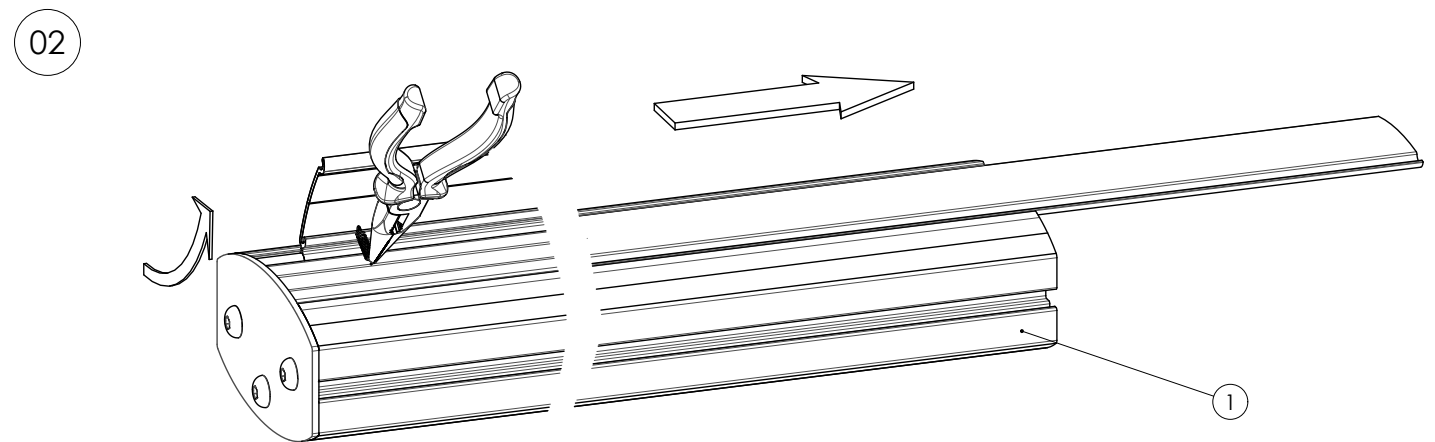

MOUNTING INSTRUCTIONS

072.8X00-144 Ceiling mount light series incl. bracket

MOUNTING INSTRUCTIONS

MOUNTING INSTRUCTIONS

MOUNTING INSTRUCTIONS

MOUNTING INSTRUCTIONS

MOUNTING INSTRUCTIONS

MOUNTING INSTRUCTIONS