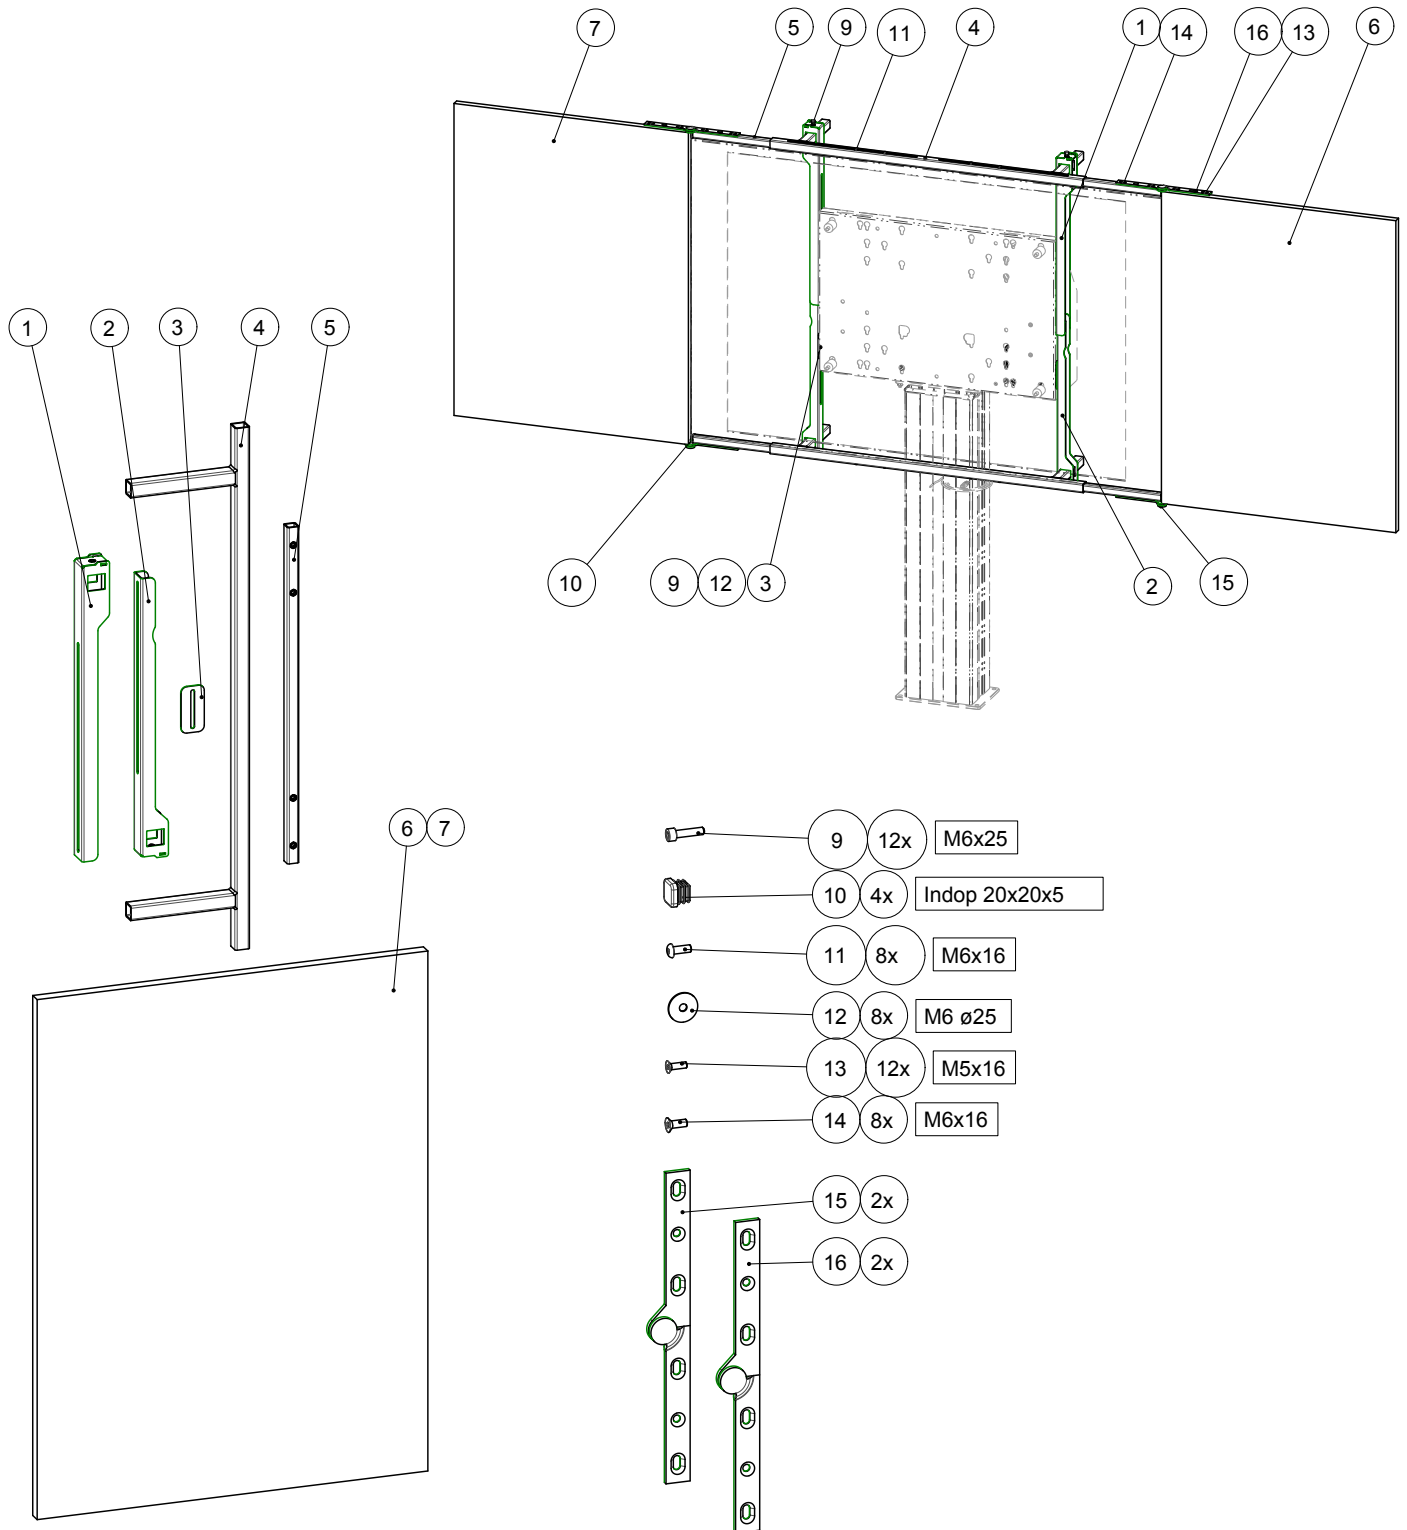

MOUNTING INSTRUCTIONS

Mounting kit incl. white boards for touch display

152.0100-ES Mounting kit incl. whiteboards of enamel steel for touch display 55 - 65 inch

152.0100-LS Mounting kit incl. whiteboards of lacquered steel for touch display 55 - 65 inch

152.0110-ES Mounting kit incl. whiteboards of enamel steel for touch display 70 inch

052.0110-LS Mounting kit incl. whiteboards of lacquered steel for touch display 70 inch

MOUNTING INSTRUCTIONS

Mounting kit incl. white boards for touch display

MOUNTING INSTRUCTIONS

Mounting kit incl. white boards for touch display

MOUNTING INSTRUCTIONS

Mounting kit incl. white boards for touch display