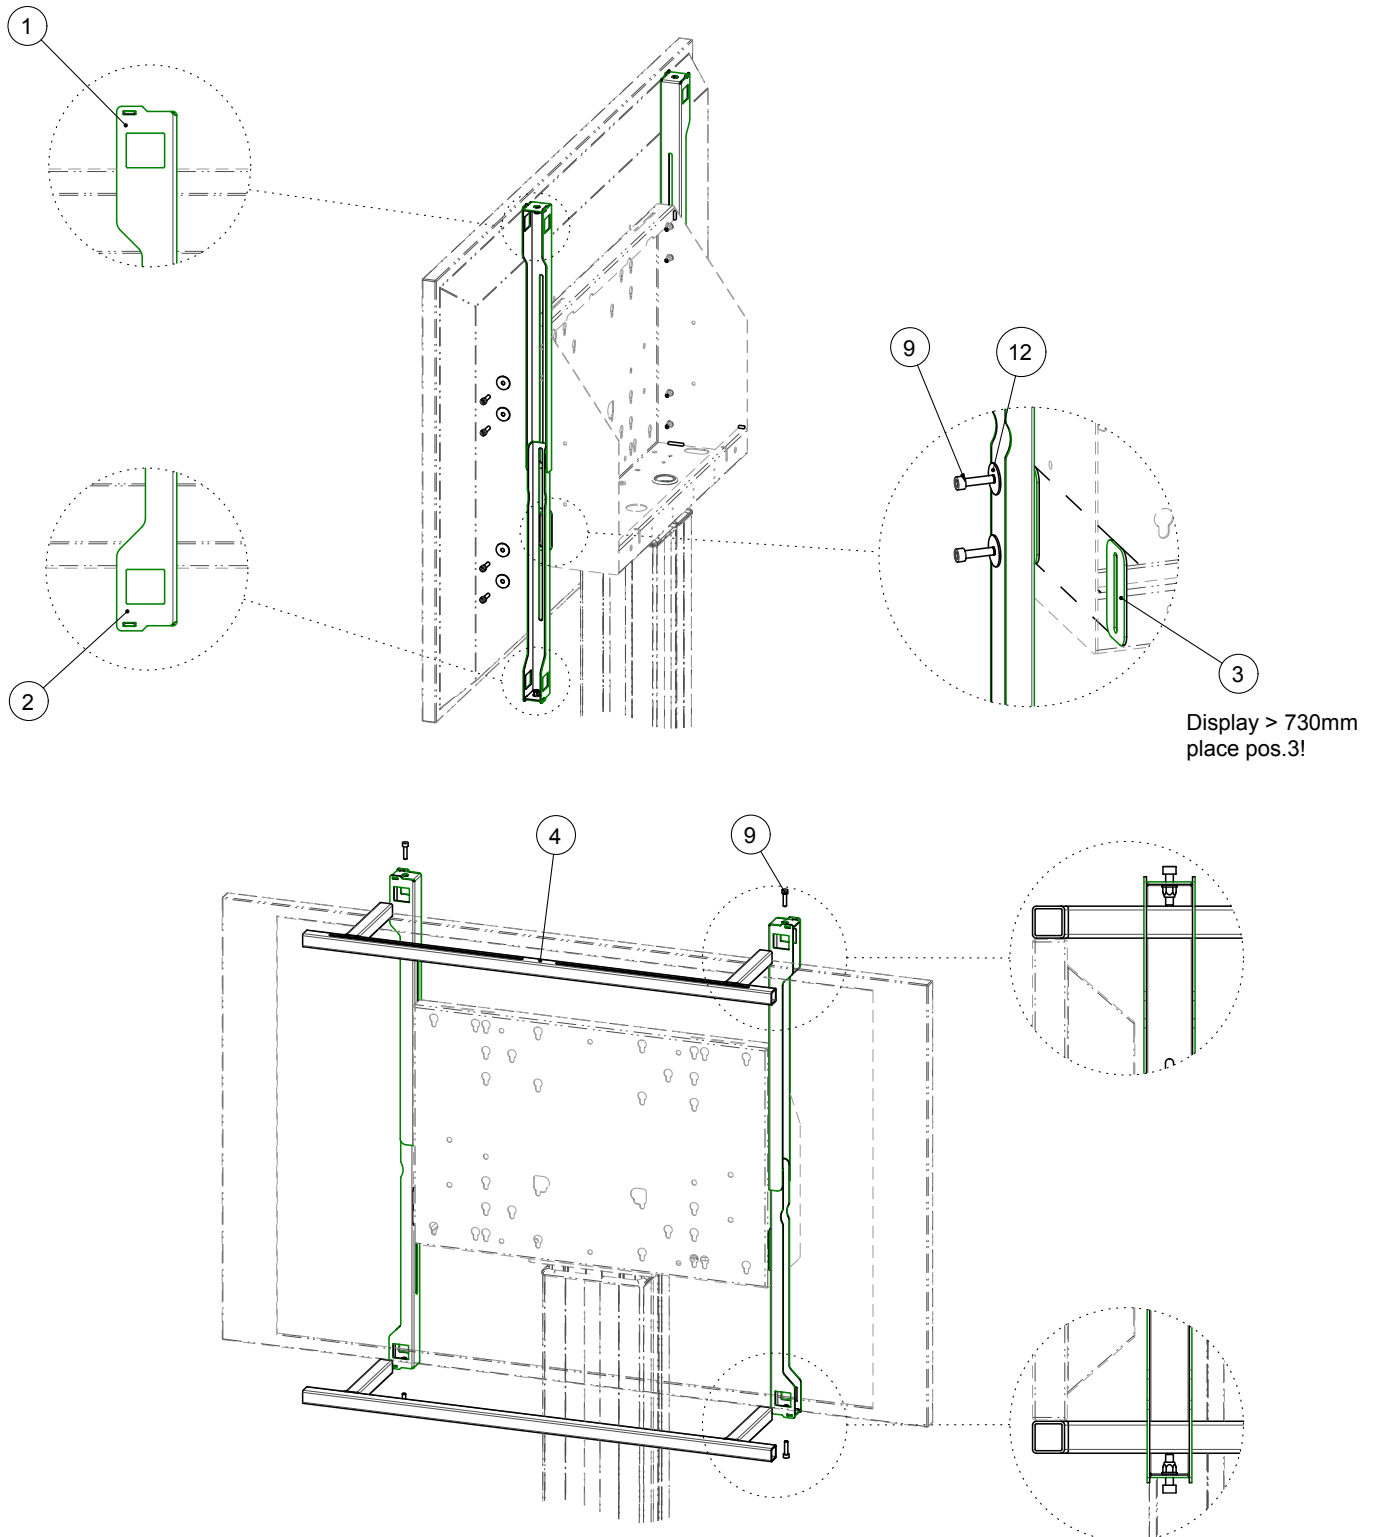

# MOUNTING INSTRUCTIONS

Mounting kit incl. white boards for touch display

152.0100-ES Mounting kit incl. whiteboards of enamel steel for touch display 55 - 65 inch

152.0100-LS Mounting kit incl. whiteboards of lacquered steel for touch display 55 - 65 inch

152.0110-ES Mounting kit incl. whiteboards of enamel steel for touch display 70 inch

052.0110-LS Mounting kit incl. whiteboards of lacquered steel for touch display 70 inch

# MOUNTING INSTRUCTIONS

Mounting kit incl. white boards for touch display