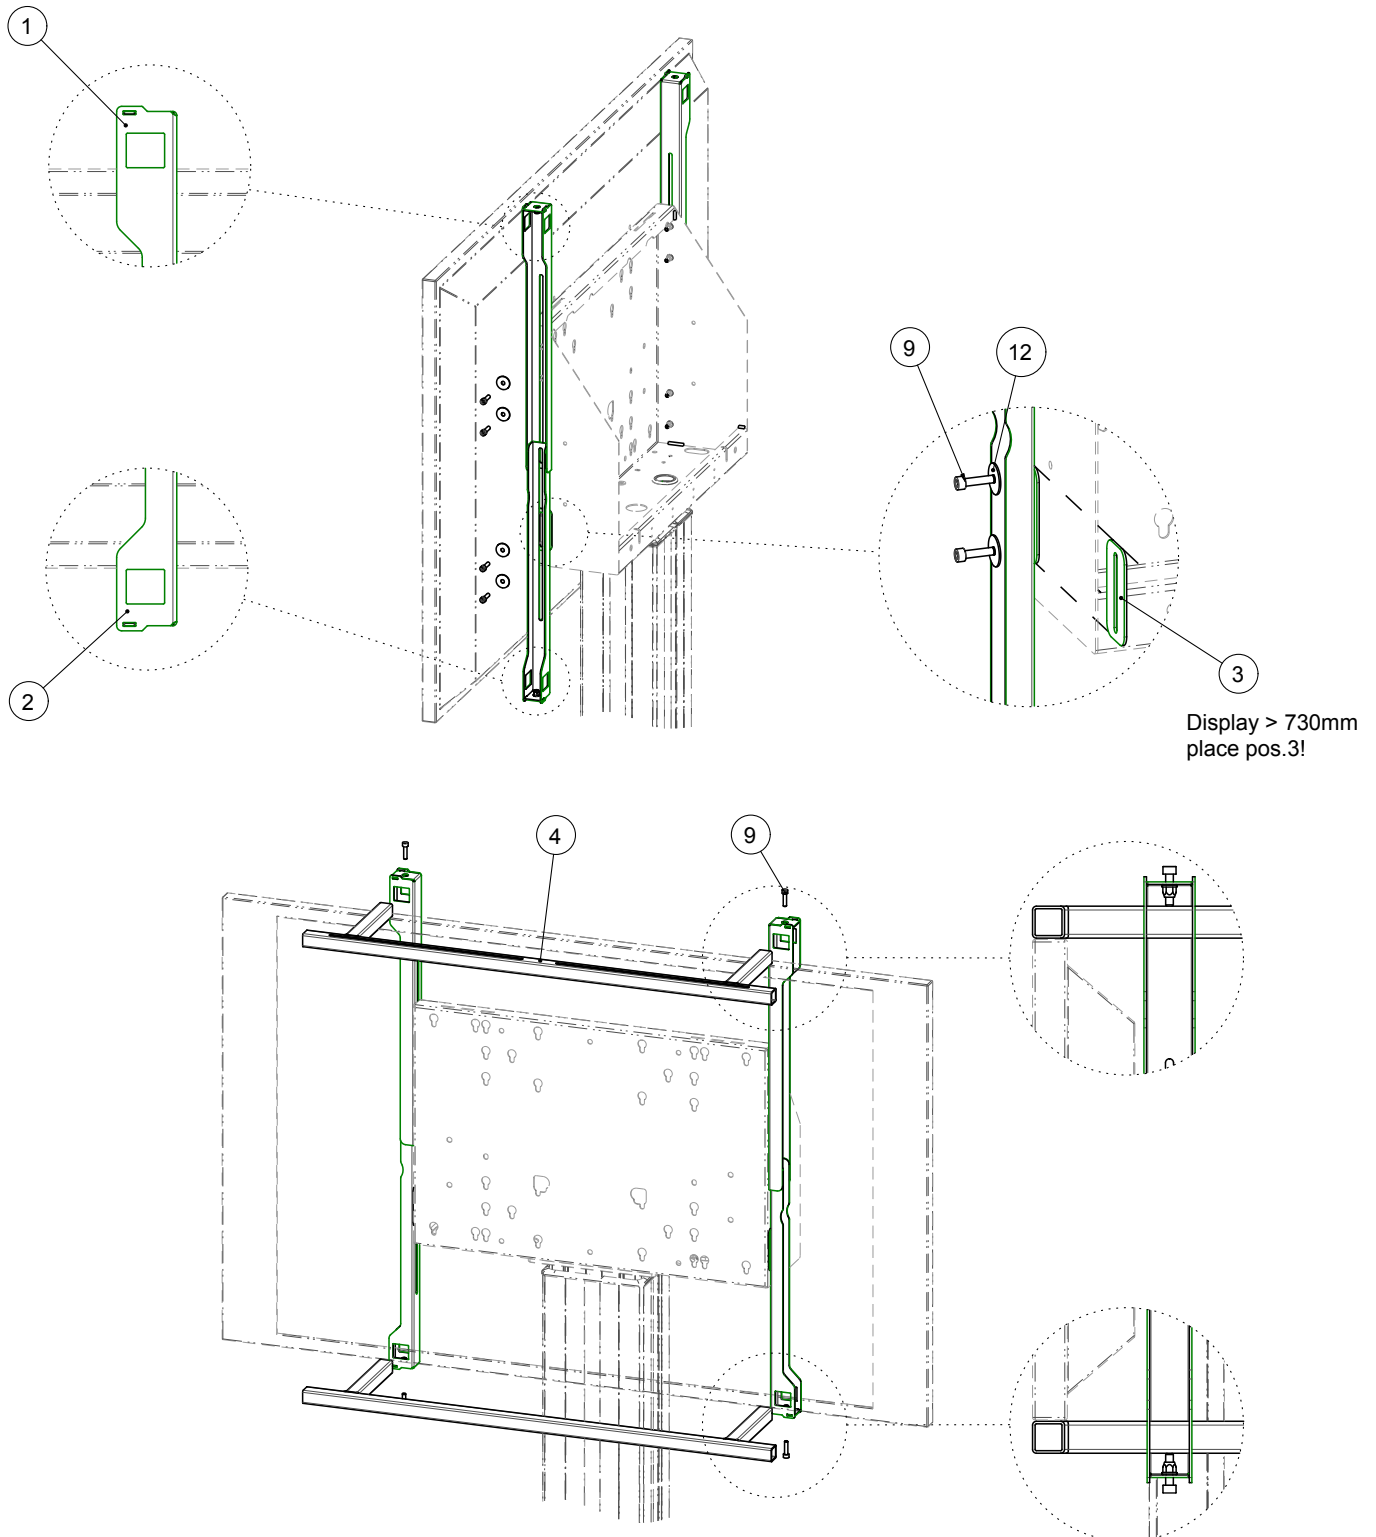

# MOUNTING INSTRUCTIONS

Mounting kit incl. white boards for touch display

152.0100-ES Mounting kit incl. whiteboards of enamel steel for touch display 55 - 65 inch

152.0100-LS Mounting kit incl. whiteboards of lacquered steel for touch display 55 - 65 inch

152.0110-ES Mounting kit incl. whiteboards of enamel steel for touch display 70 inch

052.0110-LS Mounting kit incl. whiteboards of lacquered steel for touch display 70 inch

# MOUNTING INSTRUCTIONS

Mounting kit incl. white boards for touch display