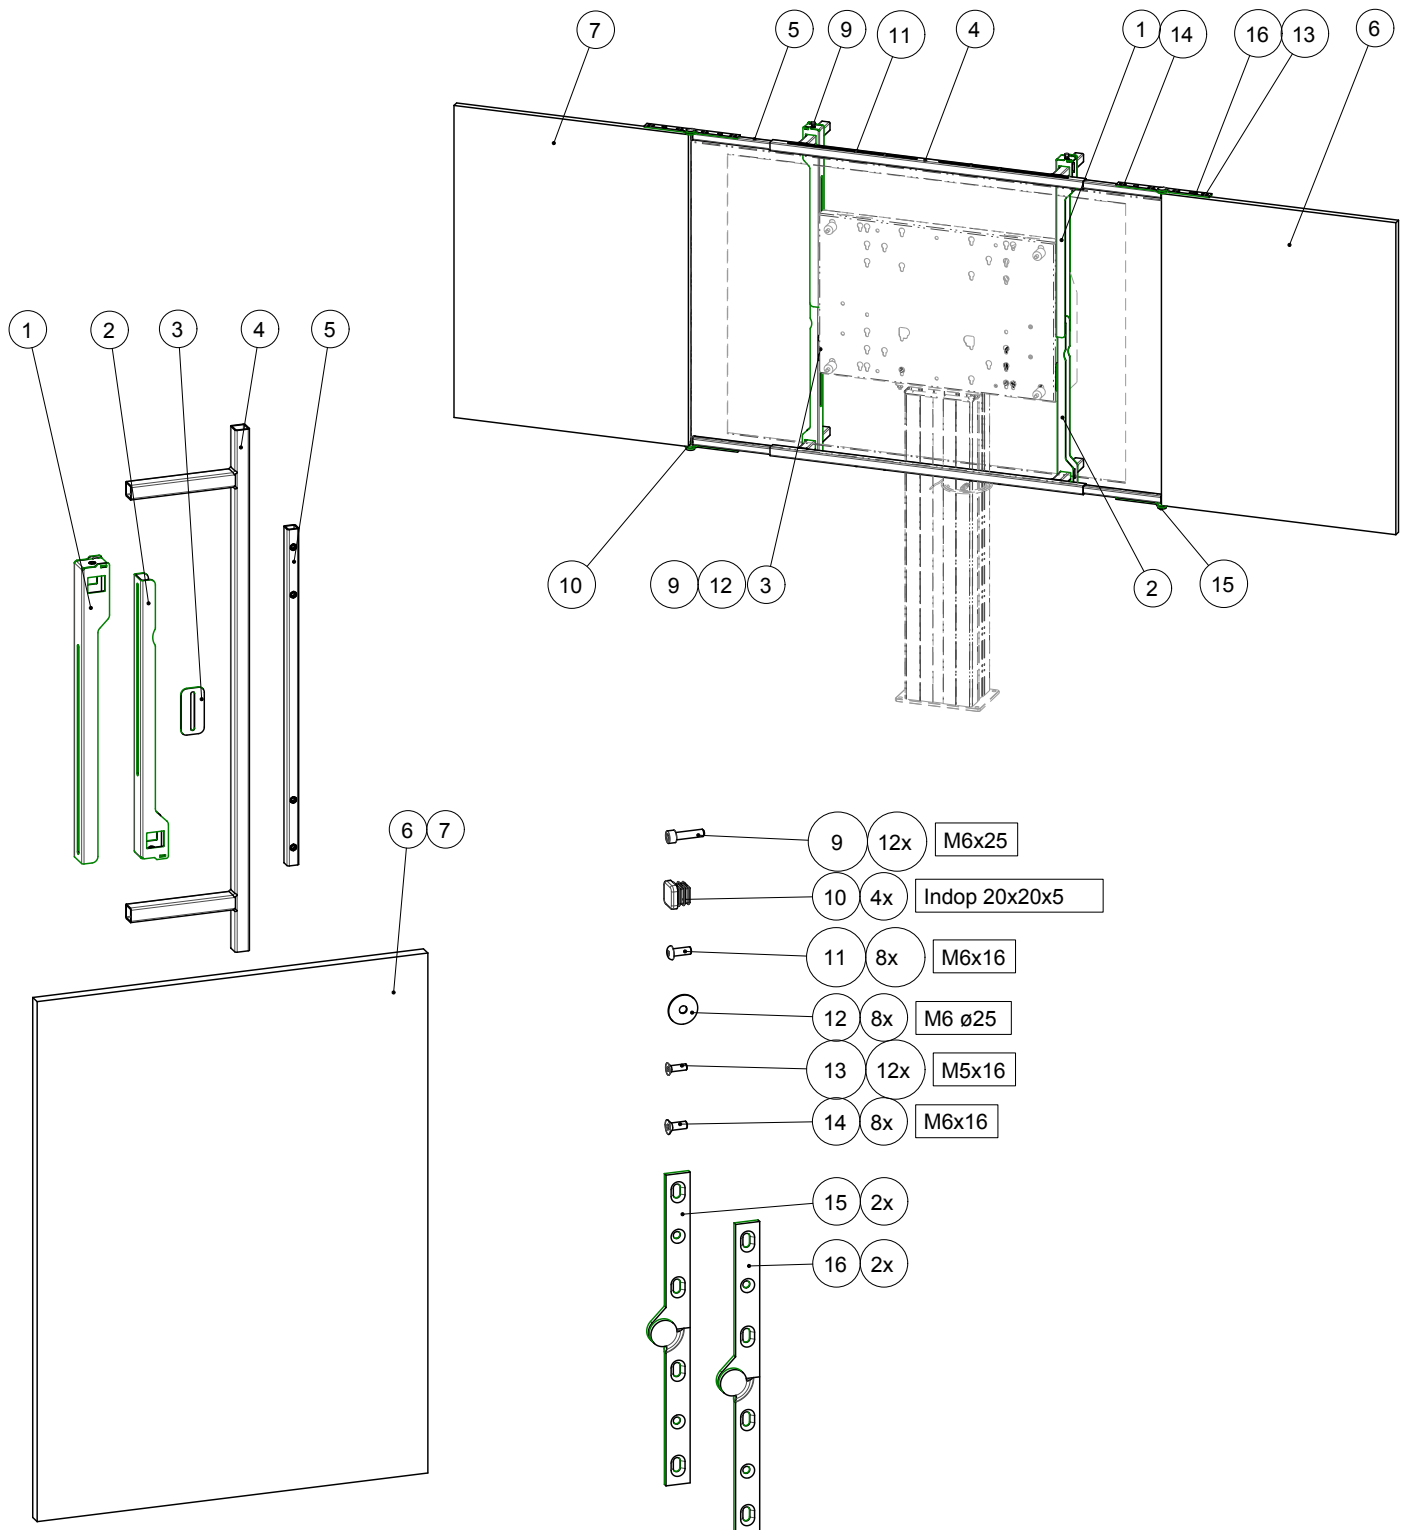

# MOUNTING INSTRUCTIONS

Mounting kit incl. white boards for touch display

152.0100-ES Mounting kit incl. whiteboards of enamel steel for touch display 55 - 65 inch

152.0100-LS Mounting kit incl. whiteboards of lacquered steel for touch display 55 - 65 inch

152.0110-ES Mounting kit incl. whiteboards of enamel steel for touch display 70 inch

052.0110-LS Mounting kit incl. whiteboards of lacquered steel for touch display 70 inch

# MOUNTING INSTRUCTIONS

Mounting kit incl. white boards for touch display