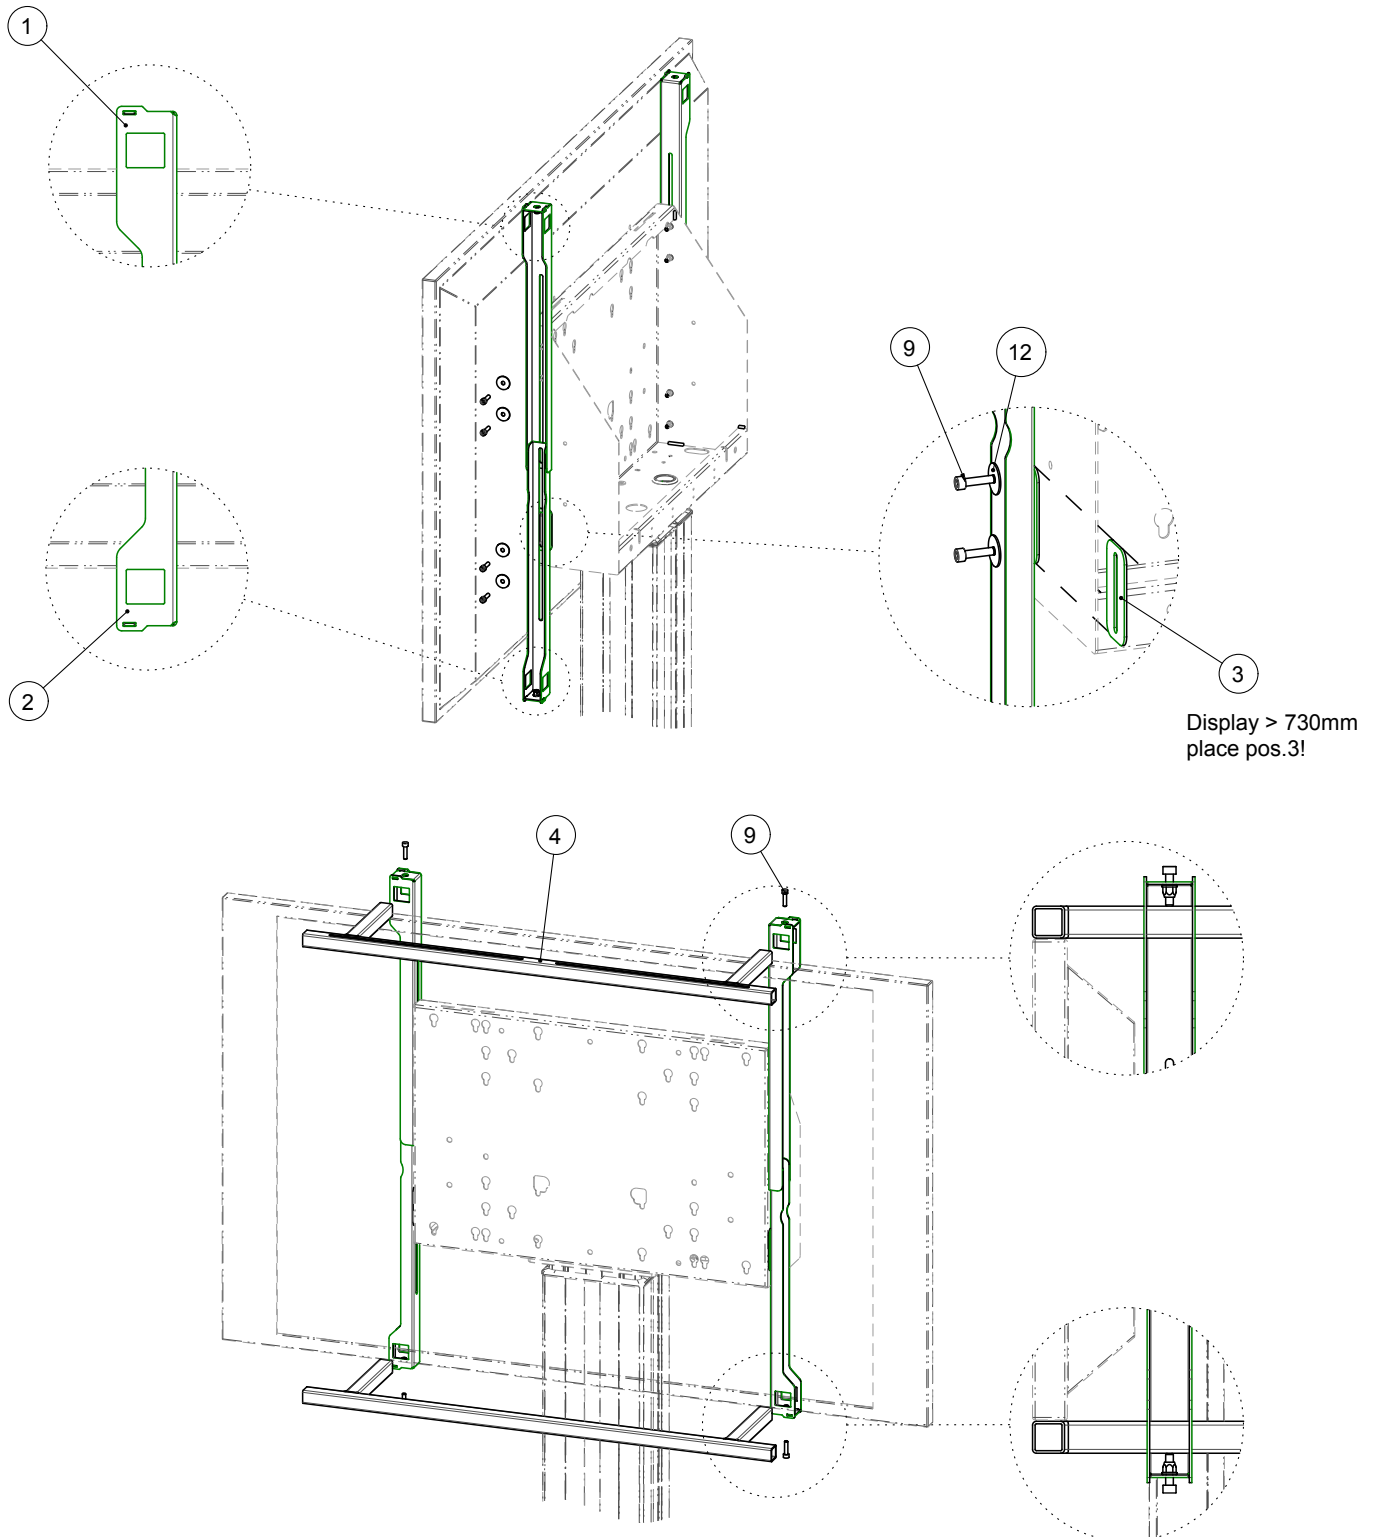

MOUNTING INSTRUCTIONS

Mounting kit incl. white boards for touch display

152.0100-ES Mounting kit incl. whiteboards of enamel steel for touch display 55 - 65 inch

152.0100-LS Mounting kit incl. whiteboards of lacquered steel for touch display 55 - 65 inch

152.0110-ES Mounting kit incl. whiteboards of enamel steel for touch display 70 inch

052.0110-LS Mounting kit incl. whiteboards of lacquered steel for touch display 70 inch

MOUNTING INSTRUCTIONS

Mounting kit incl. white boards for touch display

MOUNTING INSTRUCTIONS

Mounting kit incl. white boards for touch display

MOUNTING INSTRUCTIONS

Mounting kit incl. white boards for touch display