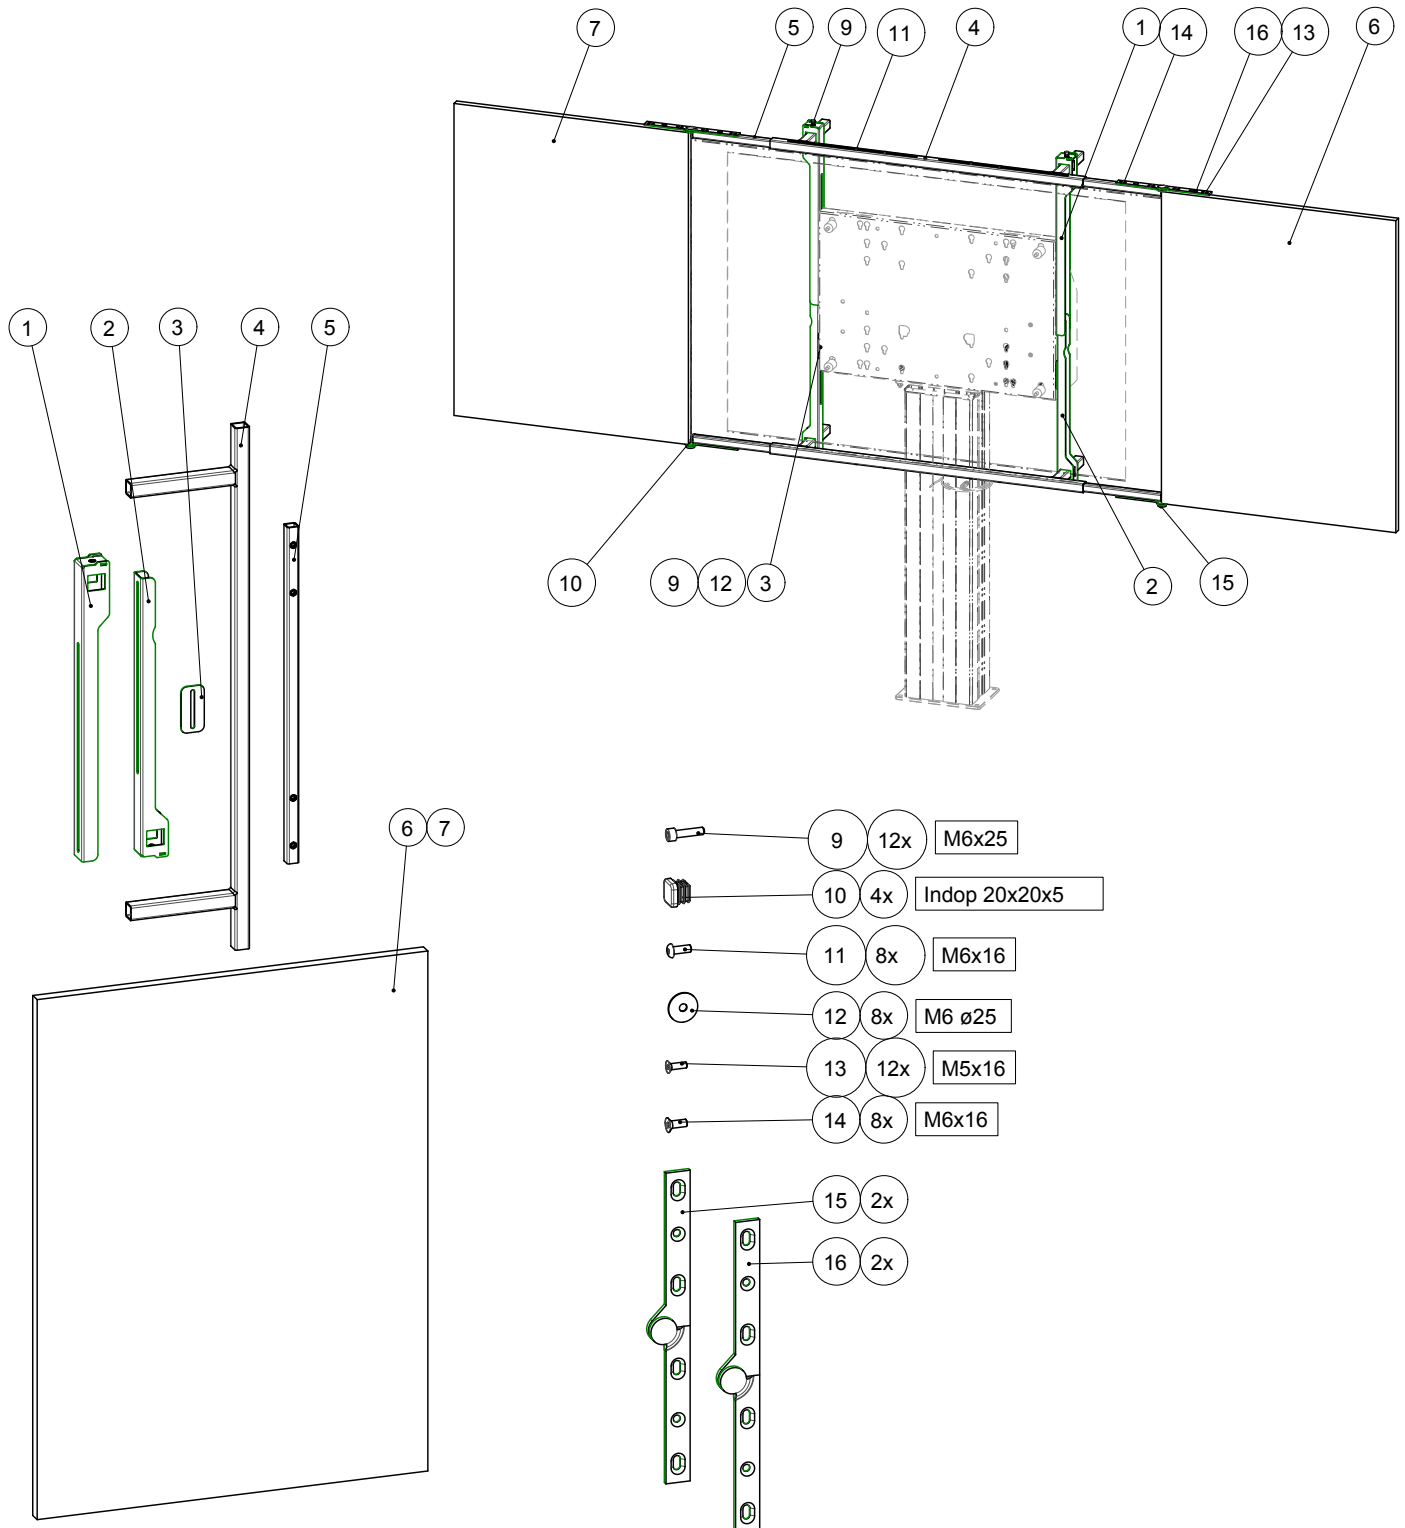

MOUNTING INSTRUCTIONS

Mounting kit incl. white boards for touch display

152.0100-ES Mounting kit incl. whiteboards of enamel steel for touch display 55 - 65 inch

152.0100-LS Mounting kit incl. whiteboards of lacquered steel for touch display 55 - 65 inch

152.0110-ES Mounting kit incl. whiteboards of enamel steel for touch display 70 inch

052.0110-LS Mounting kit incl. whiteboards of lacquered steel for touch display 70 inch

MOUNTING INSTRUCTIONS

Mounting kit incl. white boards for touch display

MOUNTING INSTRUCTIONS

Mounting kit incl. white boards for touch display

MOUNTING INSTRUCTIONS

Mounting kit incl. white boards for touch display