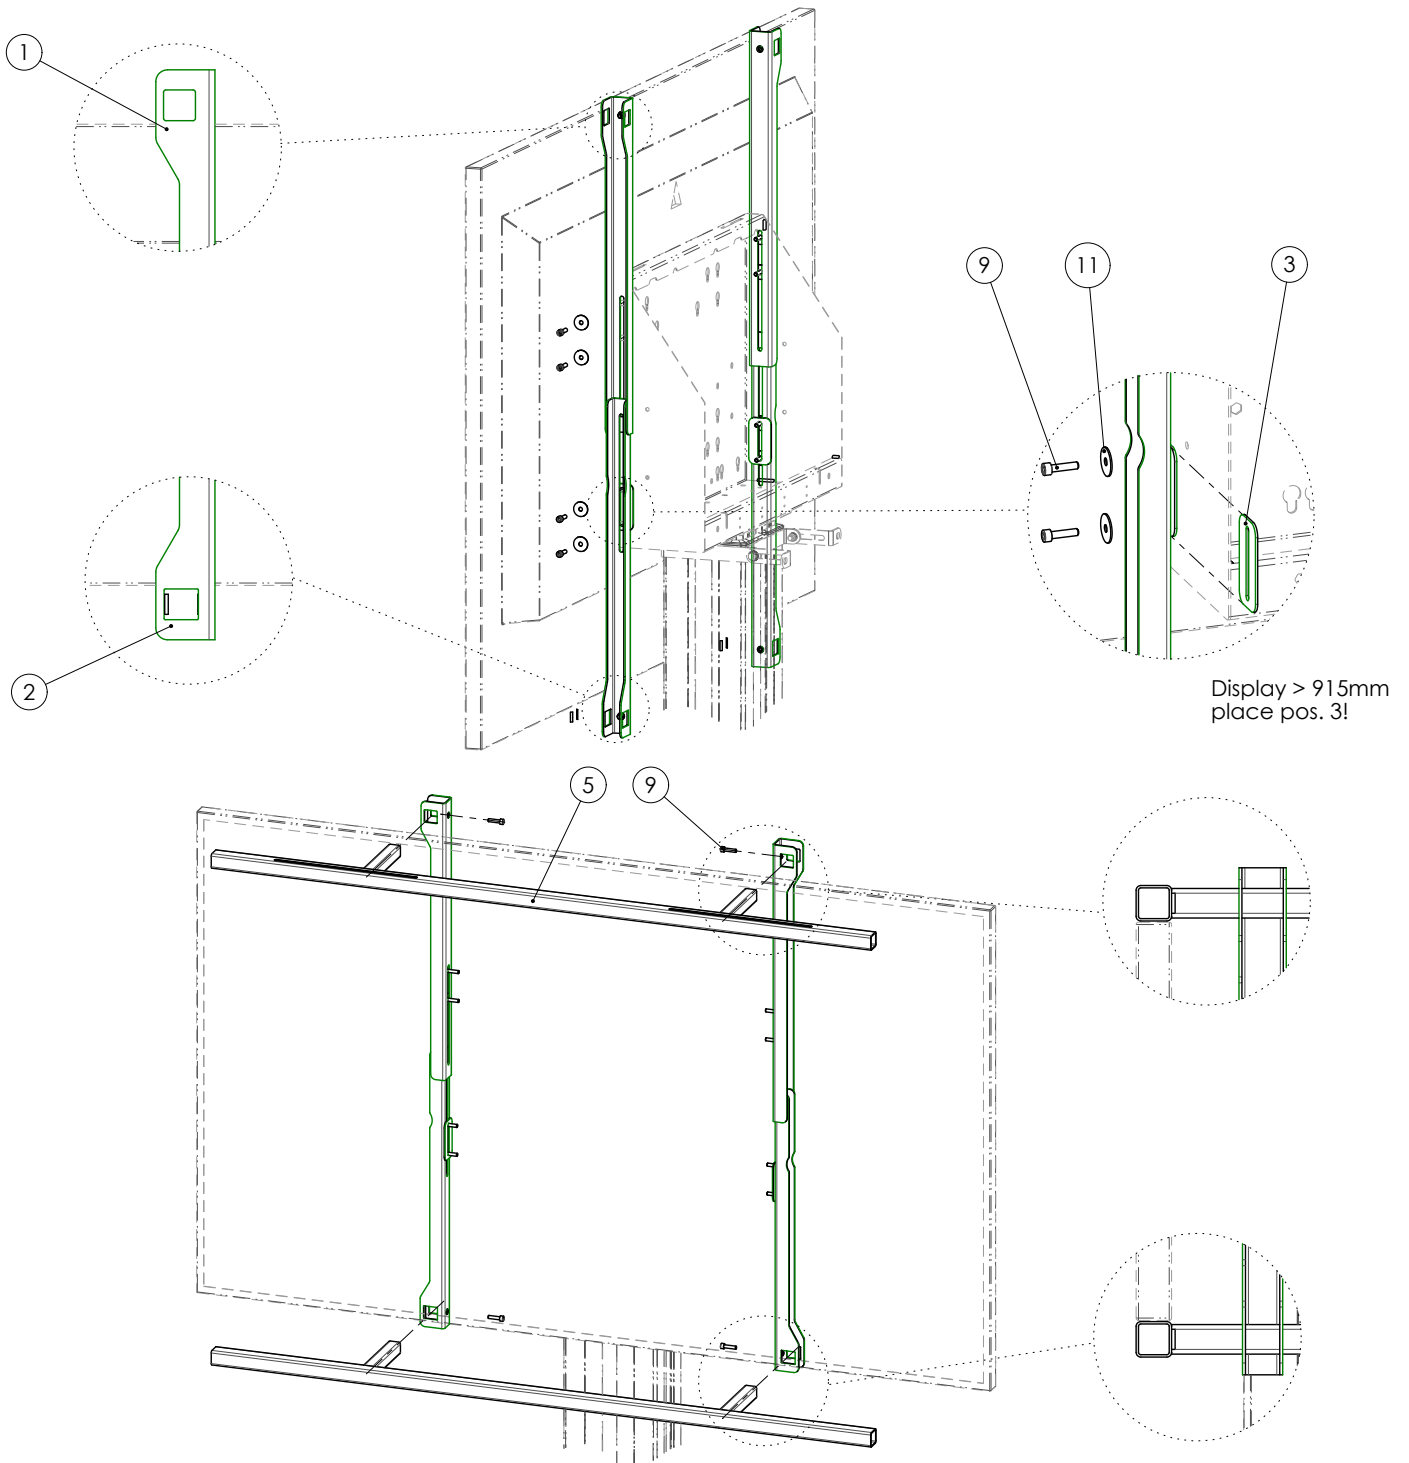

MOUNTING INSTRUCTIONS

Mounting kit incl. white boards for touch display

152.0120-ES Mounting kit incl. whiteboards of enamel steel for touch display 75 - 85 inch

152.0120-LS Mounting kit incl. whiteboards of lacquered steel for touch display 75 - 85 inch

MOUNTING INSTRUCTIONS

Mounting kit incl. white boards for touch display

MOUNTING INSTRUCTIONS

Mounting kit incl. white boards for touch display

MOUNTING INSTRUCTIONS

Mounting kit incl. white boards for touch display