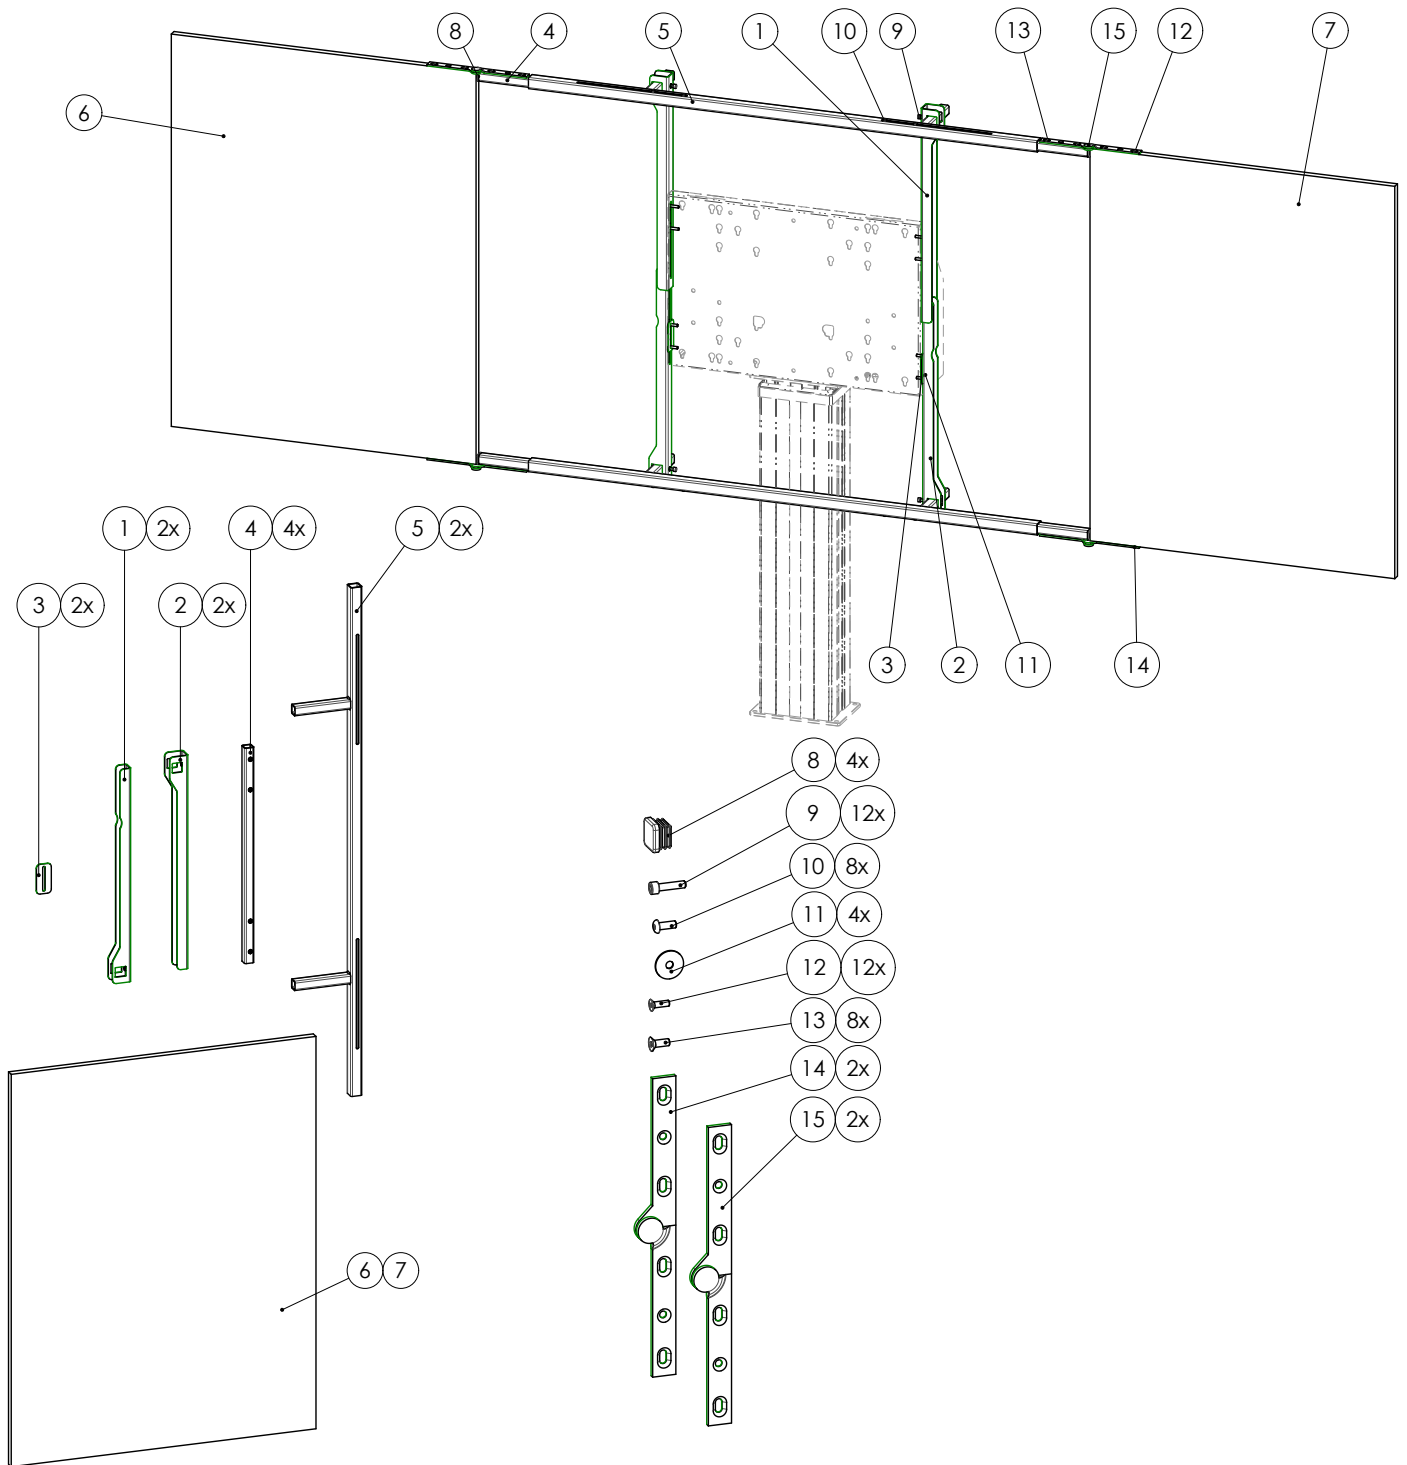

MOUNTING INSTRUCTIONS

Mounting kit incl. white boards for touch display

152.0120-ES Mounting kit incl. whiteboards of enamel steel for touch display 75 - 85 inch

152.0120-LS Mounting kit incl. whiteboards of lacquered steel for touch display 75 - 85 inch

MOUNTING INSTRUCTIONS

Mounting kit incl. white boards for touch display

MOUNTING INSTRUCTIONS

Mounting kit incl. white boards for touch display

MOUNTING INSTRUCTIONS

Mounting kit incl. white boards for touch display