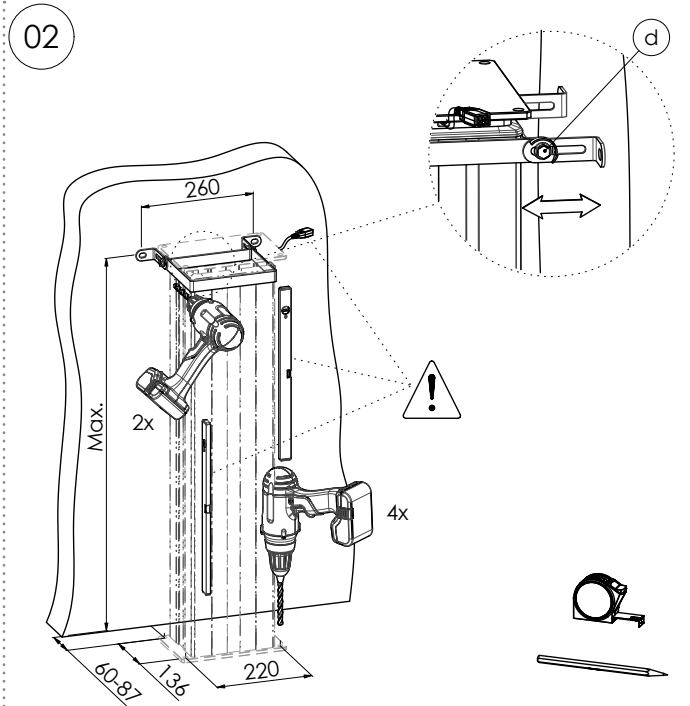

# MOUNTING INSTRUCTIONS

152.1000-77~101 Floor lift mini for Interactive Whiteboard 77 – 101 inch

## 152.1000-77~101 Floor lift mini for Interactive Whiteboard 77 – 101 inch