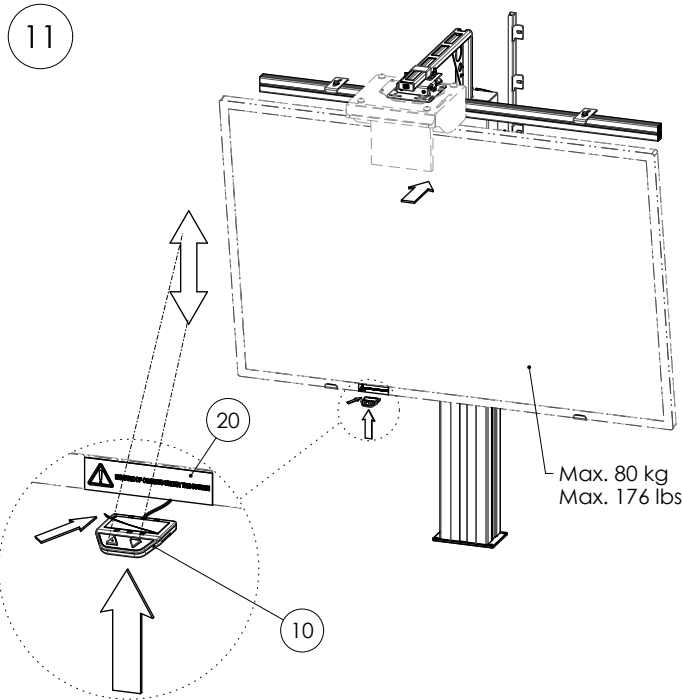

MOUNTING INSTRUCTIONS

152.1000-77~101 Floor lift mini for Interactive Whiteboard 77 – 101 inch