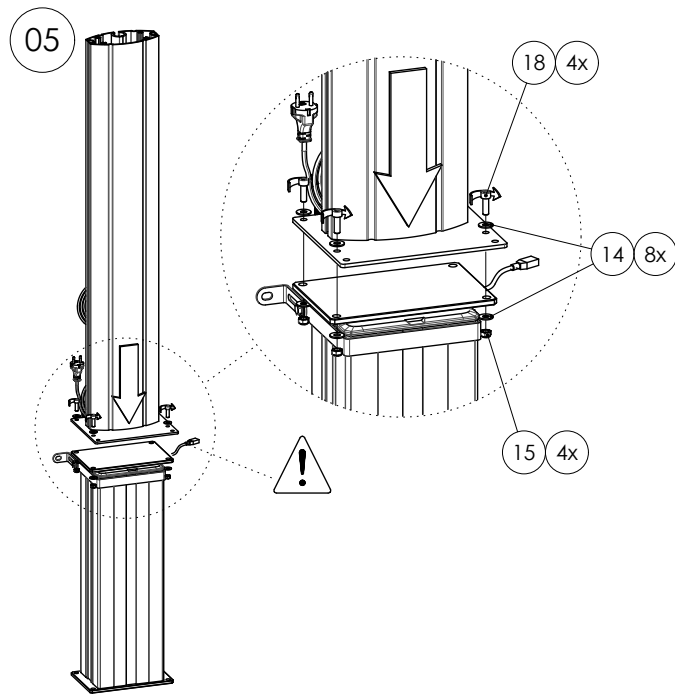

MOUNTING INSTRUCTIONS

152.1000-77~101 Floor lift mini for Interactive Whiteboard 77 – 101 inch