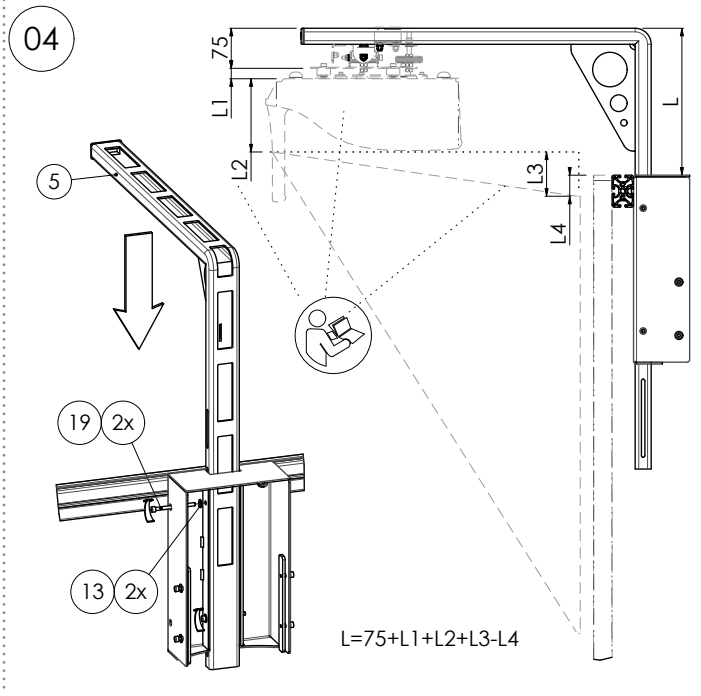

# MOUNTING INSTRUCTIONS

152.1000-77~101 Floor lift mini for Interactive Whiteboard 77 – 101 inch

## 152.1000-77~101 Floor lift mini for Interactive Whiteboard 77 – 101 inch