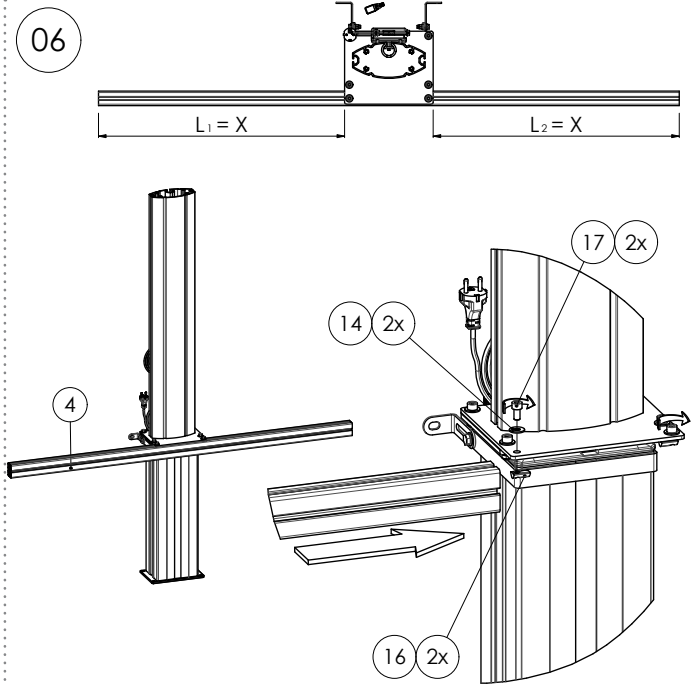

MOUNTING INSTRUCTIONS

152.1000-77~101 Floor lift mini for Interactive Whiteboard 77 – 101 inch