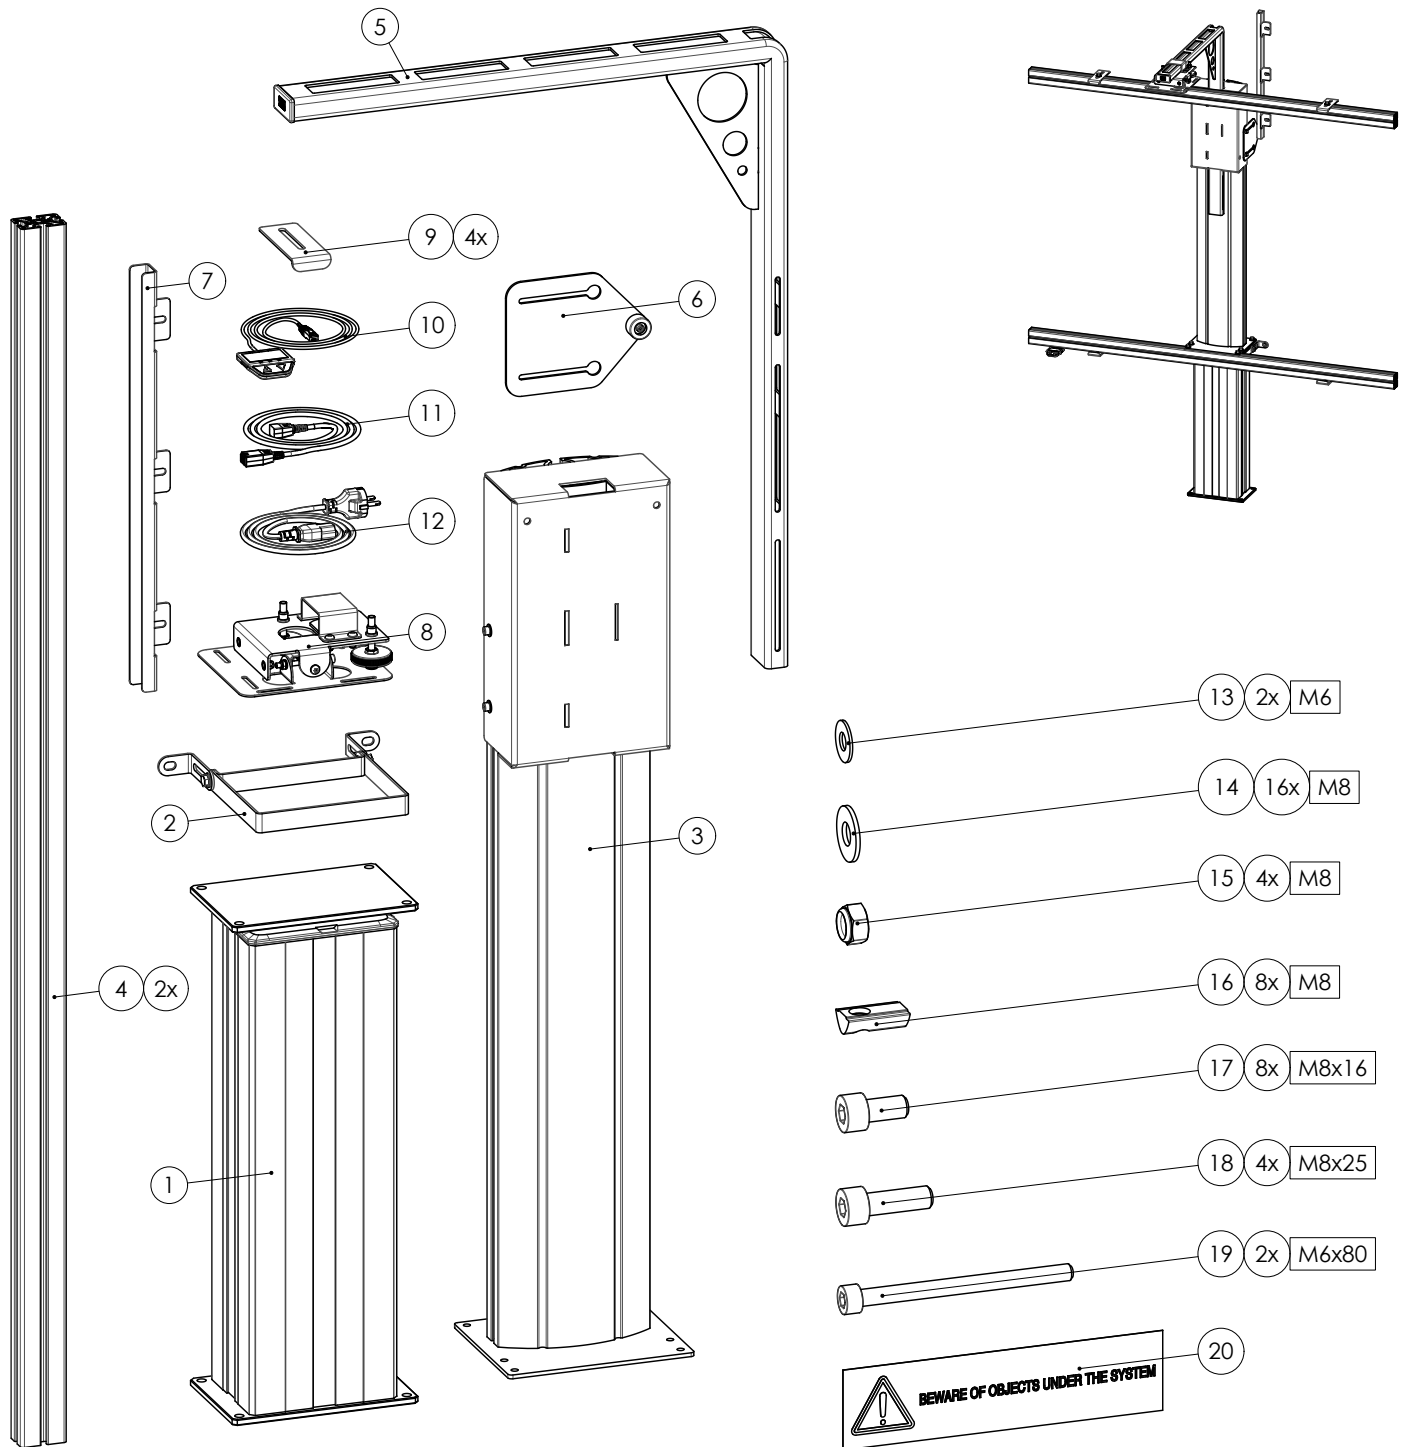

# MOUNTING INSTRUCTIONS

152.1000-77~101 Floor lift mini for Interactive Whiteboard 77 – 101 inch

# MOUNTING INSTRUCTIONS

## 152.1000-77~101 Floor lift mini for Interactive Whiteboard 77 – 101 inch