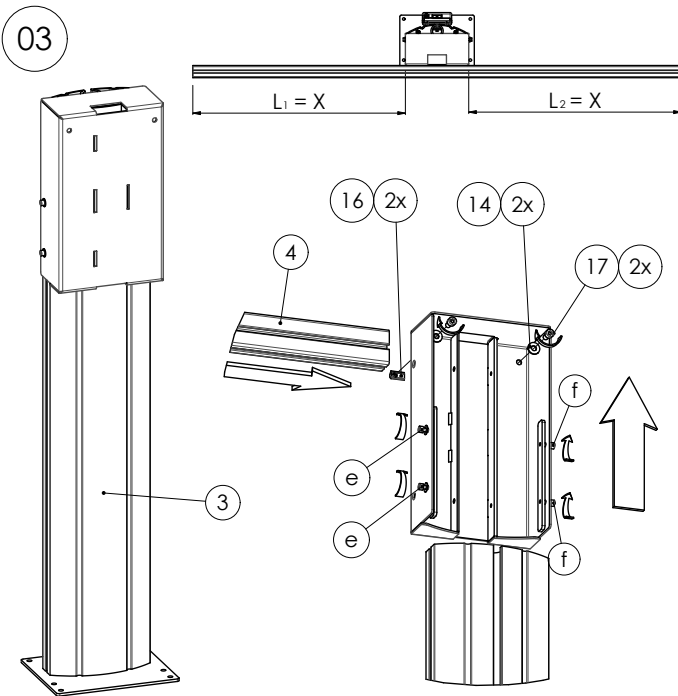

# MOUNTING INSTRUCTIONS

152.1000-77~101 Floor lift mini for Interactive Whiteboard 77 – 101 inch

## 152.1000-77~101 Floor lift mini for Interactive Whiteboard 77 – 101 inch