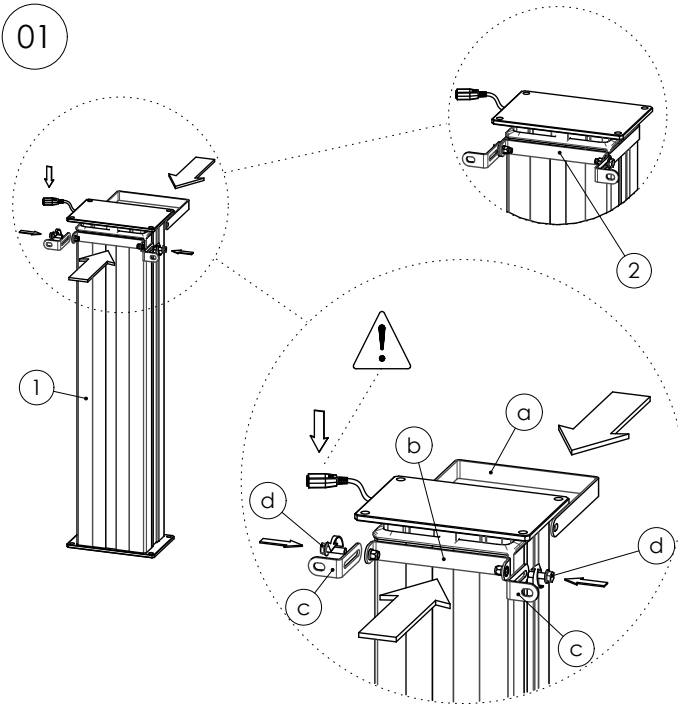

MOUNTING INSTRUCTIONS

152.1000-77~101 Floor lift mini for Interactive Whiteboard 77 – 101 inch