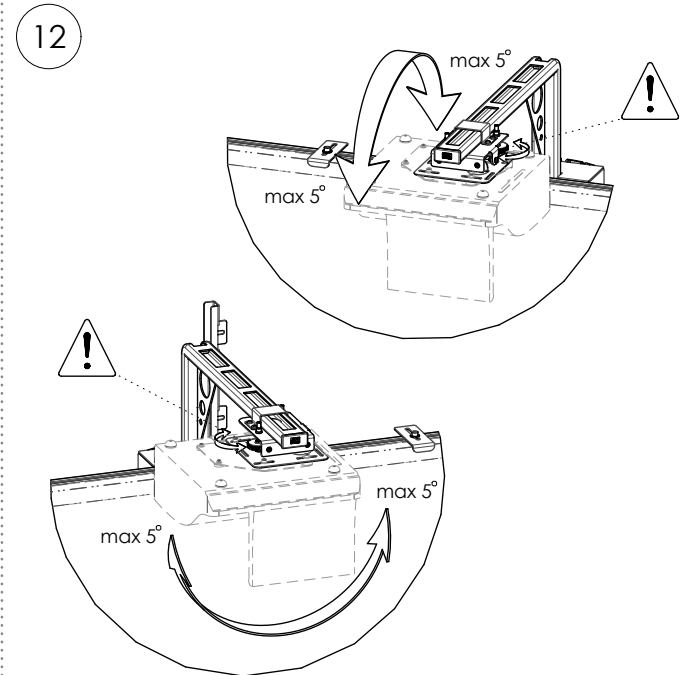

MOUNTING INSTRUCTIONS

152.1000-77~101 Floor lift mini for Interactive Whiteboard 77 – 101 inch