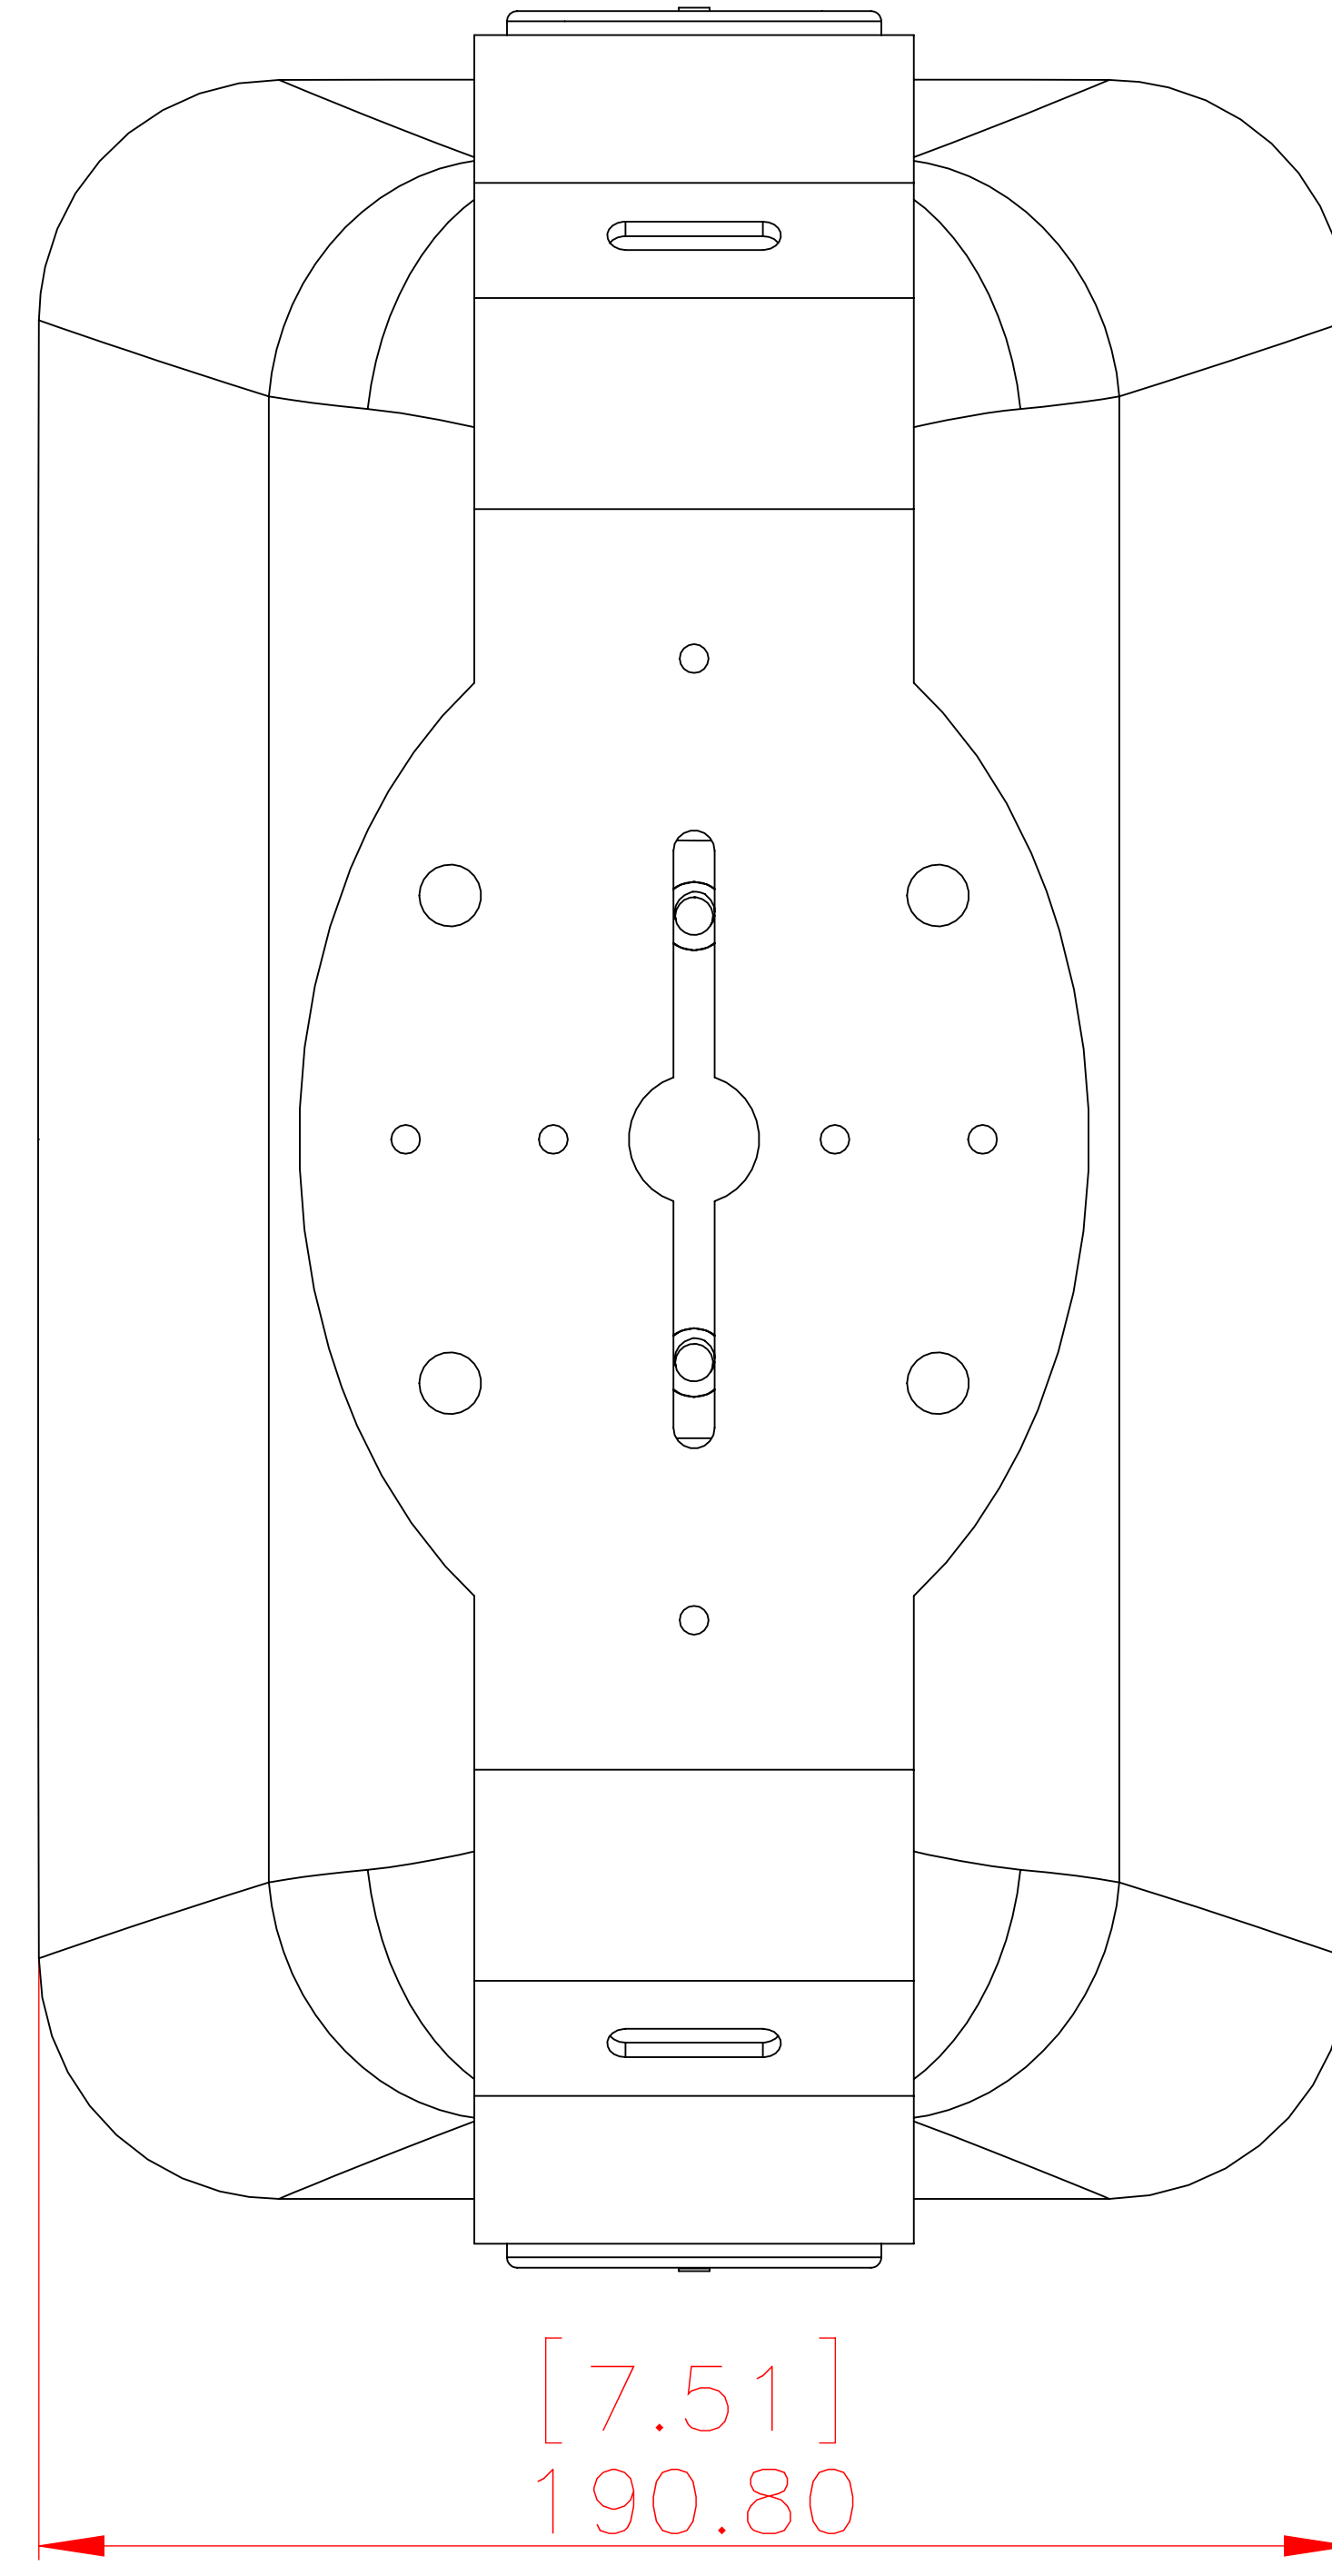

FRONT

BACK

LEFT

TOP

ISOMETRIC

SONANCE  
 991 Calle Amanecer, San Clemente, CA, 92673  
 58800 2-7777 949 492-7777 FAX 949 361-5579  
 www.sonance.com

SONDS-SONANCE OUTDOOR SPEAKER

SCALE: 1 : 1

DRAWN BY:

DRWN - PART NUMBER

REV.

SHEET: 1 OF 1

RELEASED ON: