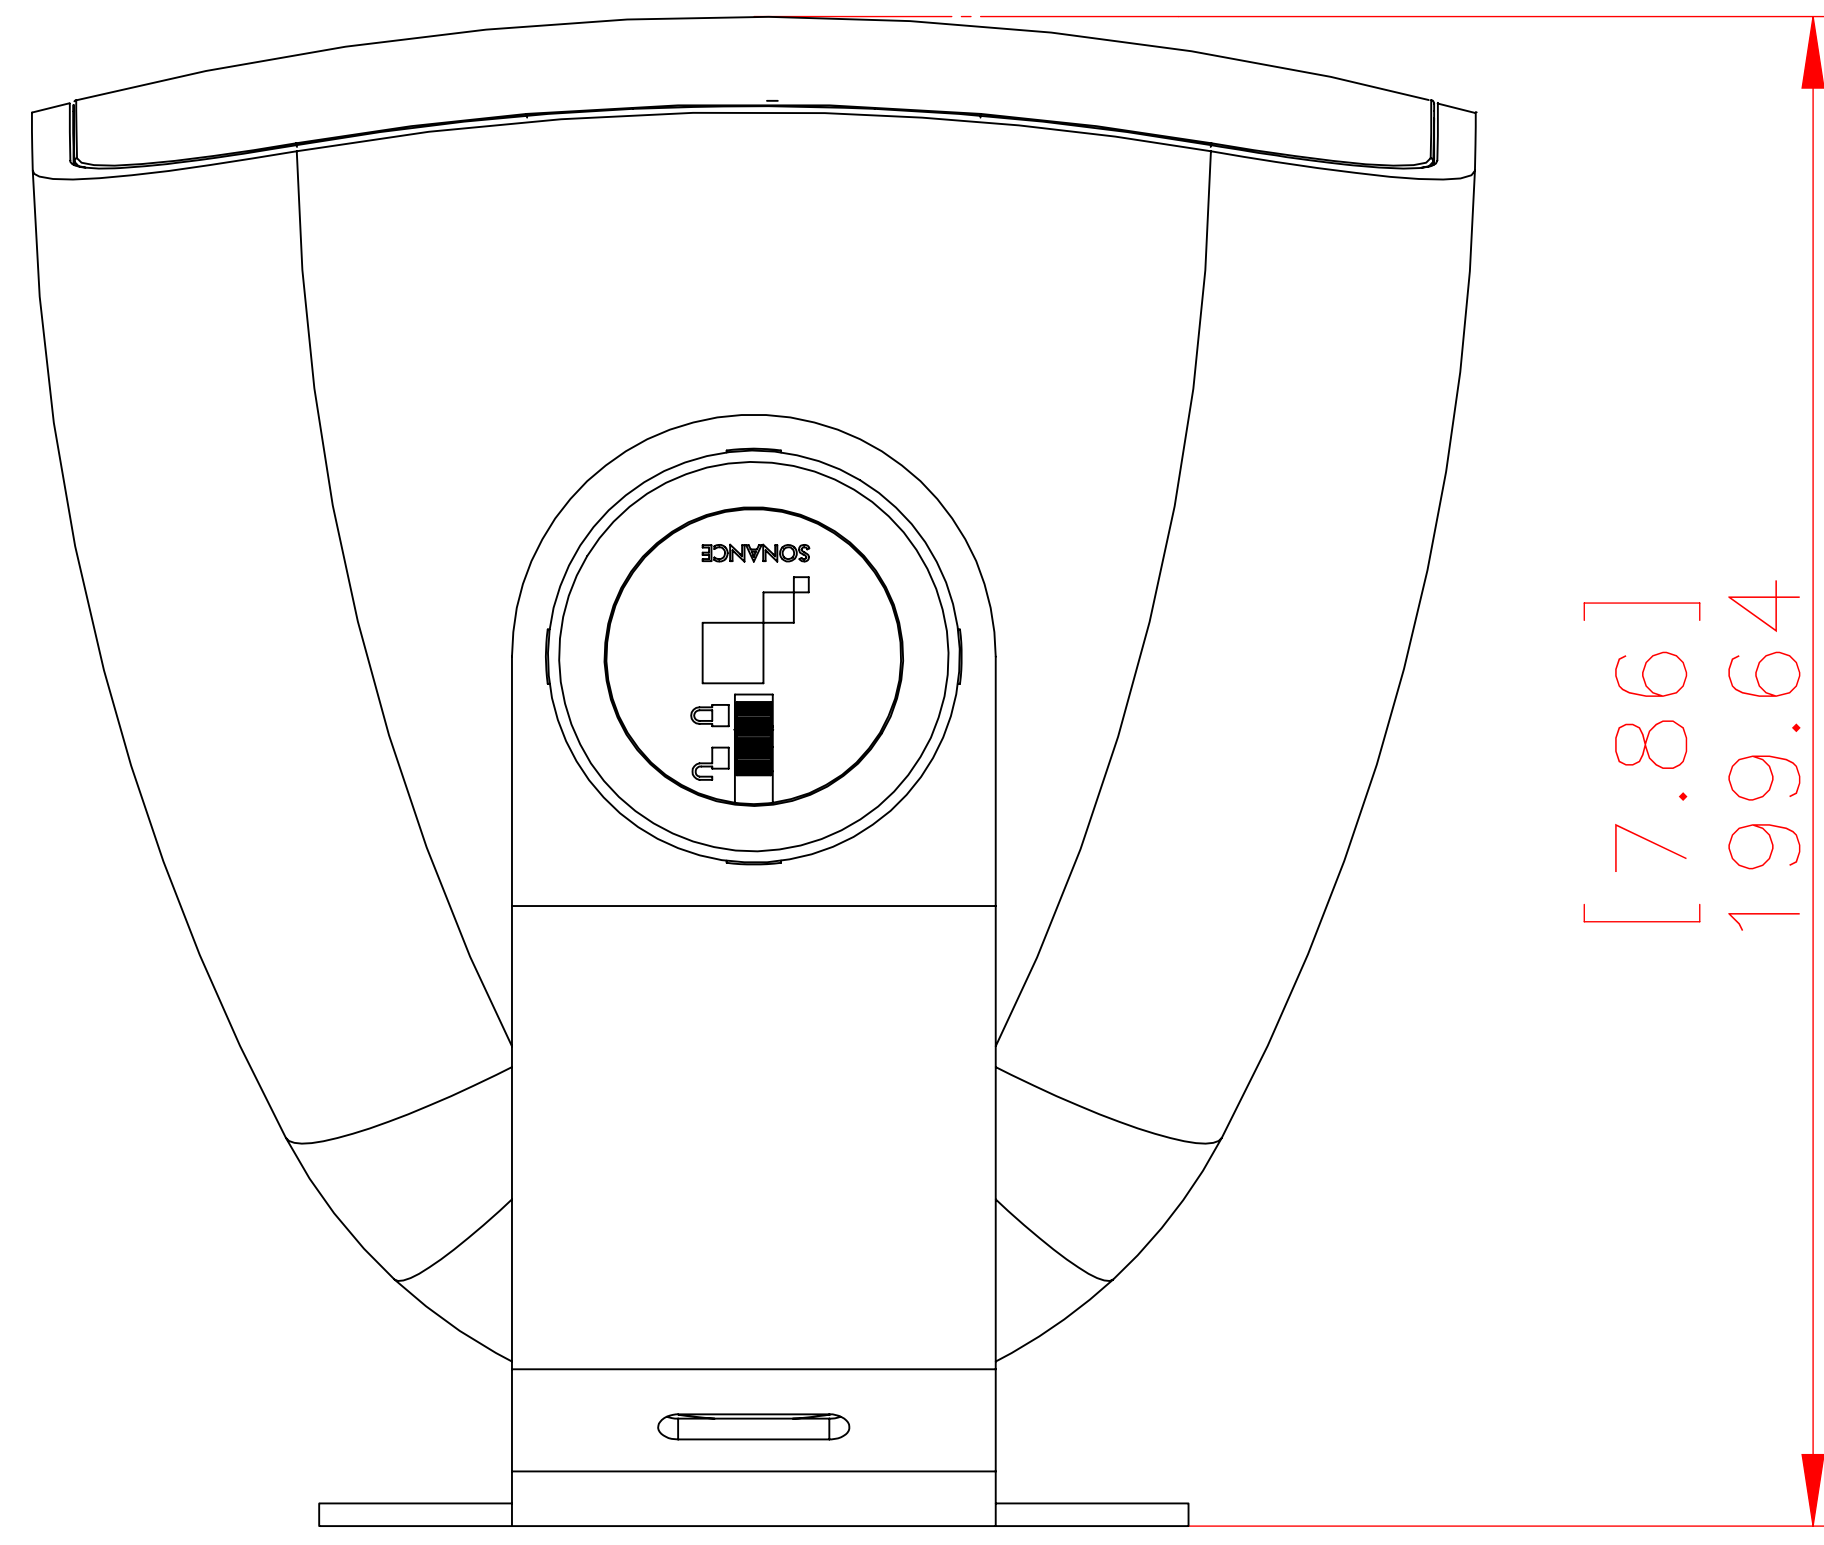

FRONT

BACK

LEFT

TOP

ISOMETRIC

SONANCE  
 991 Calle Amanecer, San Clemente, CA, 92673  
 58800 2-7777 949 492-7777 FAX 949 361-5579  
 www.sonance.com

SONDS-SONANCE OUTDOOR SPEAKER

SCALE: 1 : 1

DRAWN BY:

DRWN - PART NUMBER

REV.

SHEET: 1 OF 1

RELEASED ON: