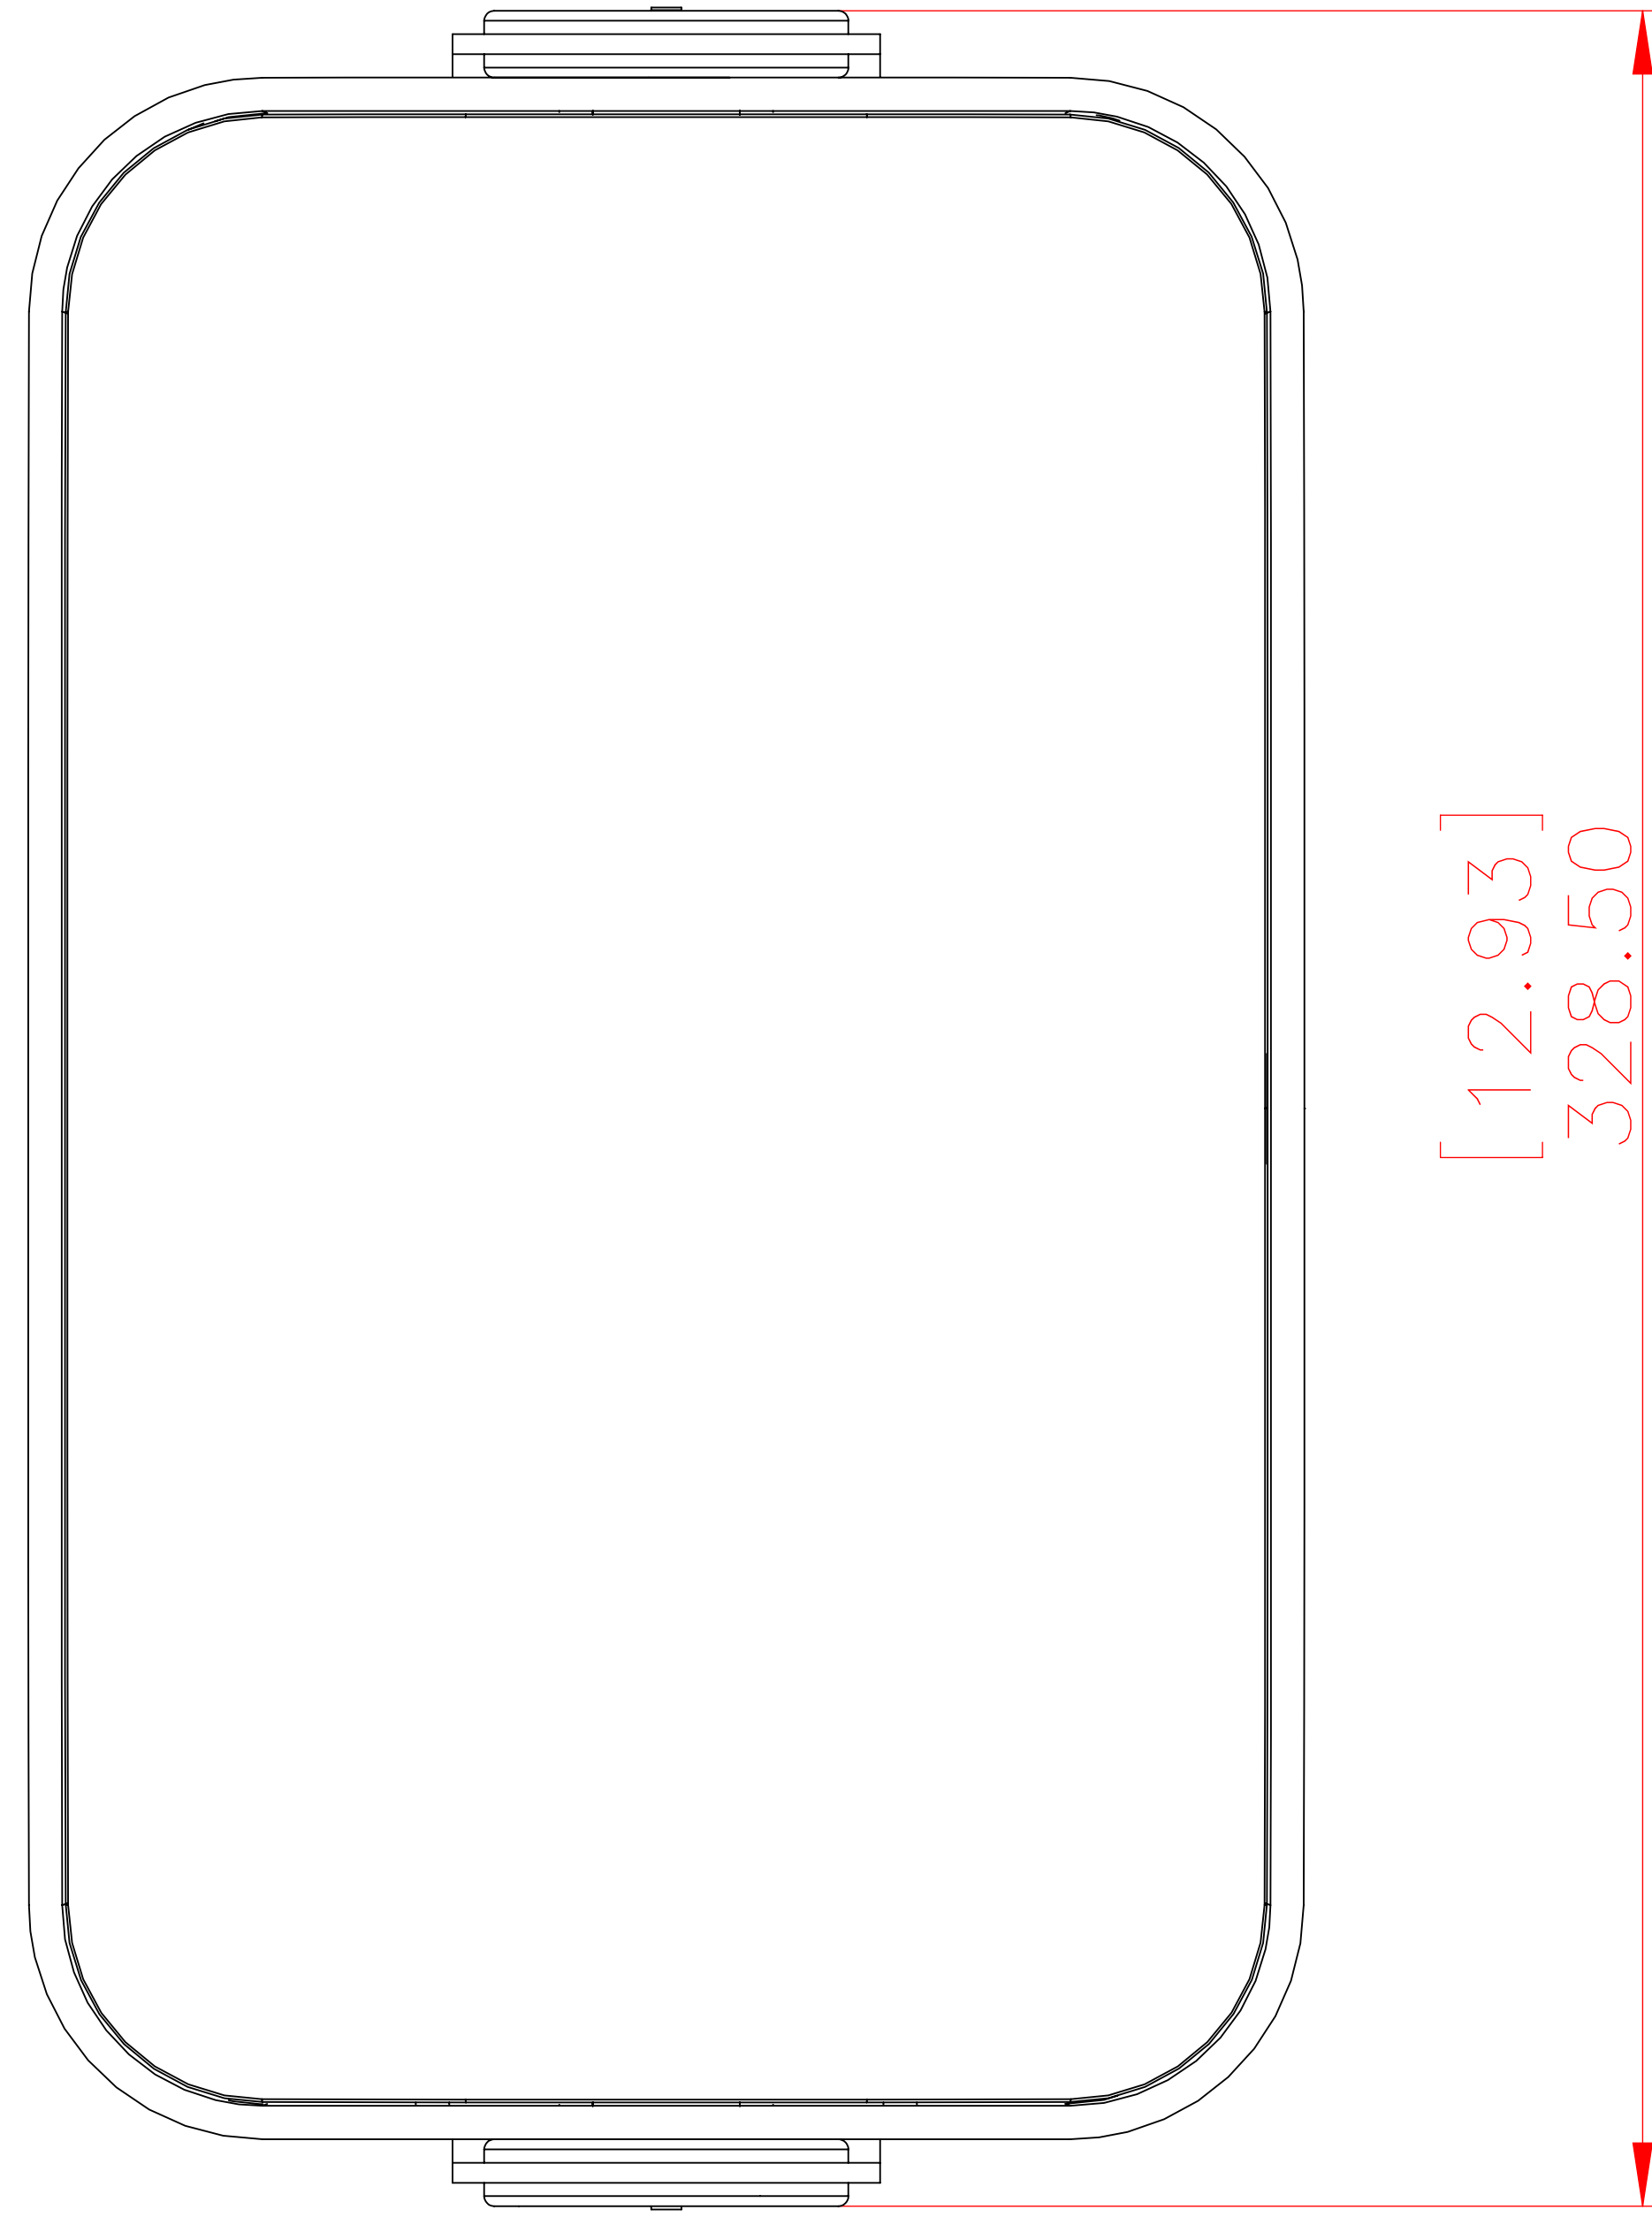

FRONT

BACK

LEFT

TOP

ISOMETRIC

SONANCE  
 991 Calle Amanecer, San Clemente, CA, 92673  
 58800 2-7777 949 492-7777 FAX 949 361-5579  
 www.sonance.com

SONDS-SONANCE OUTDOOR SPEAKER

SCALE: 1 : 1

DRAWN BY:

DRWN - PART NUMBER

REV.

SHEET: 1 OF 1

RELEASED ON: