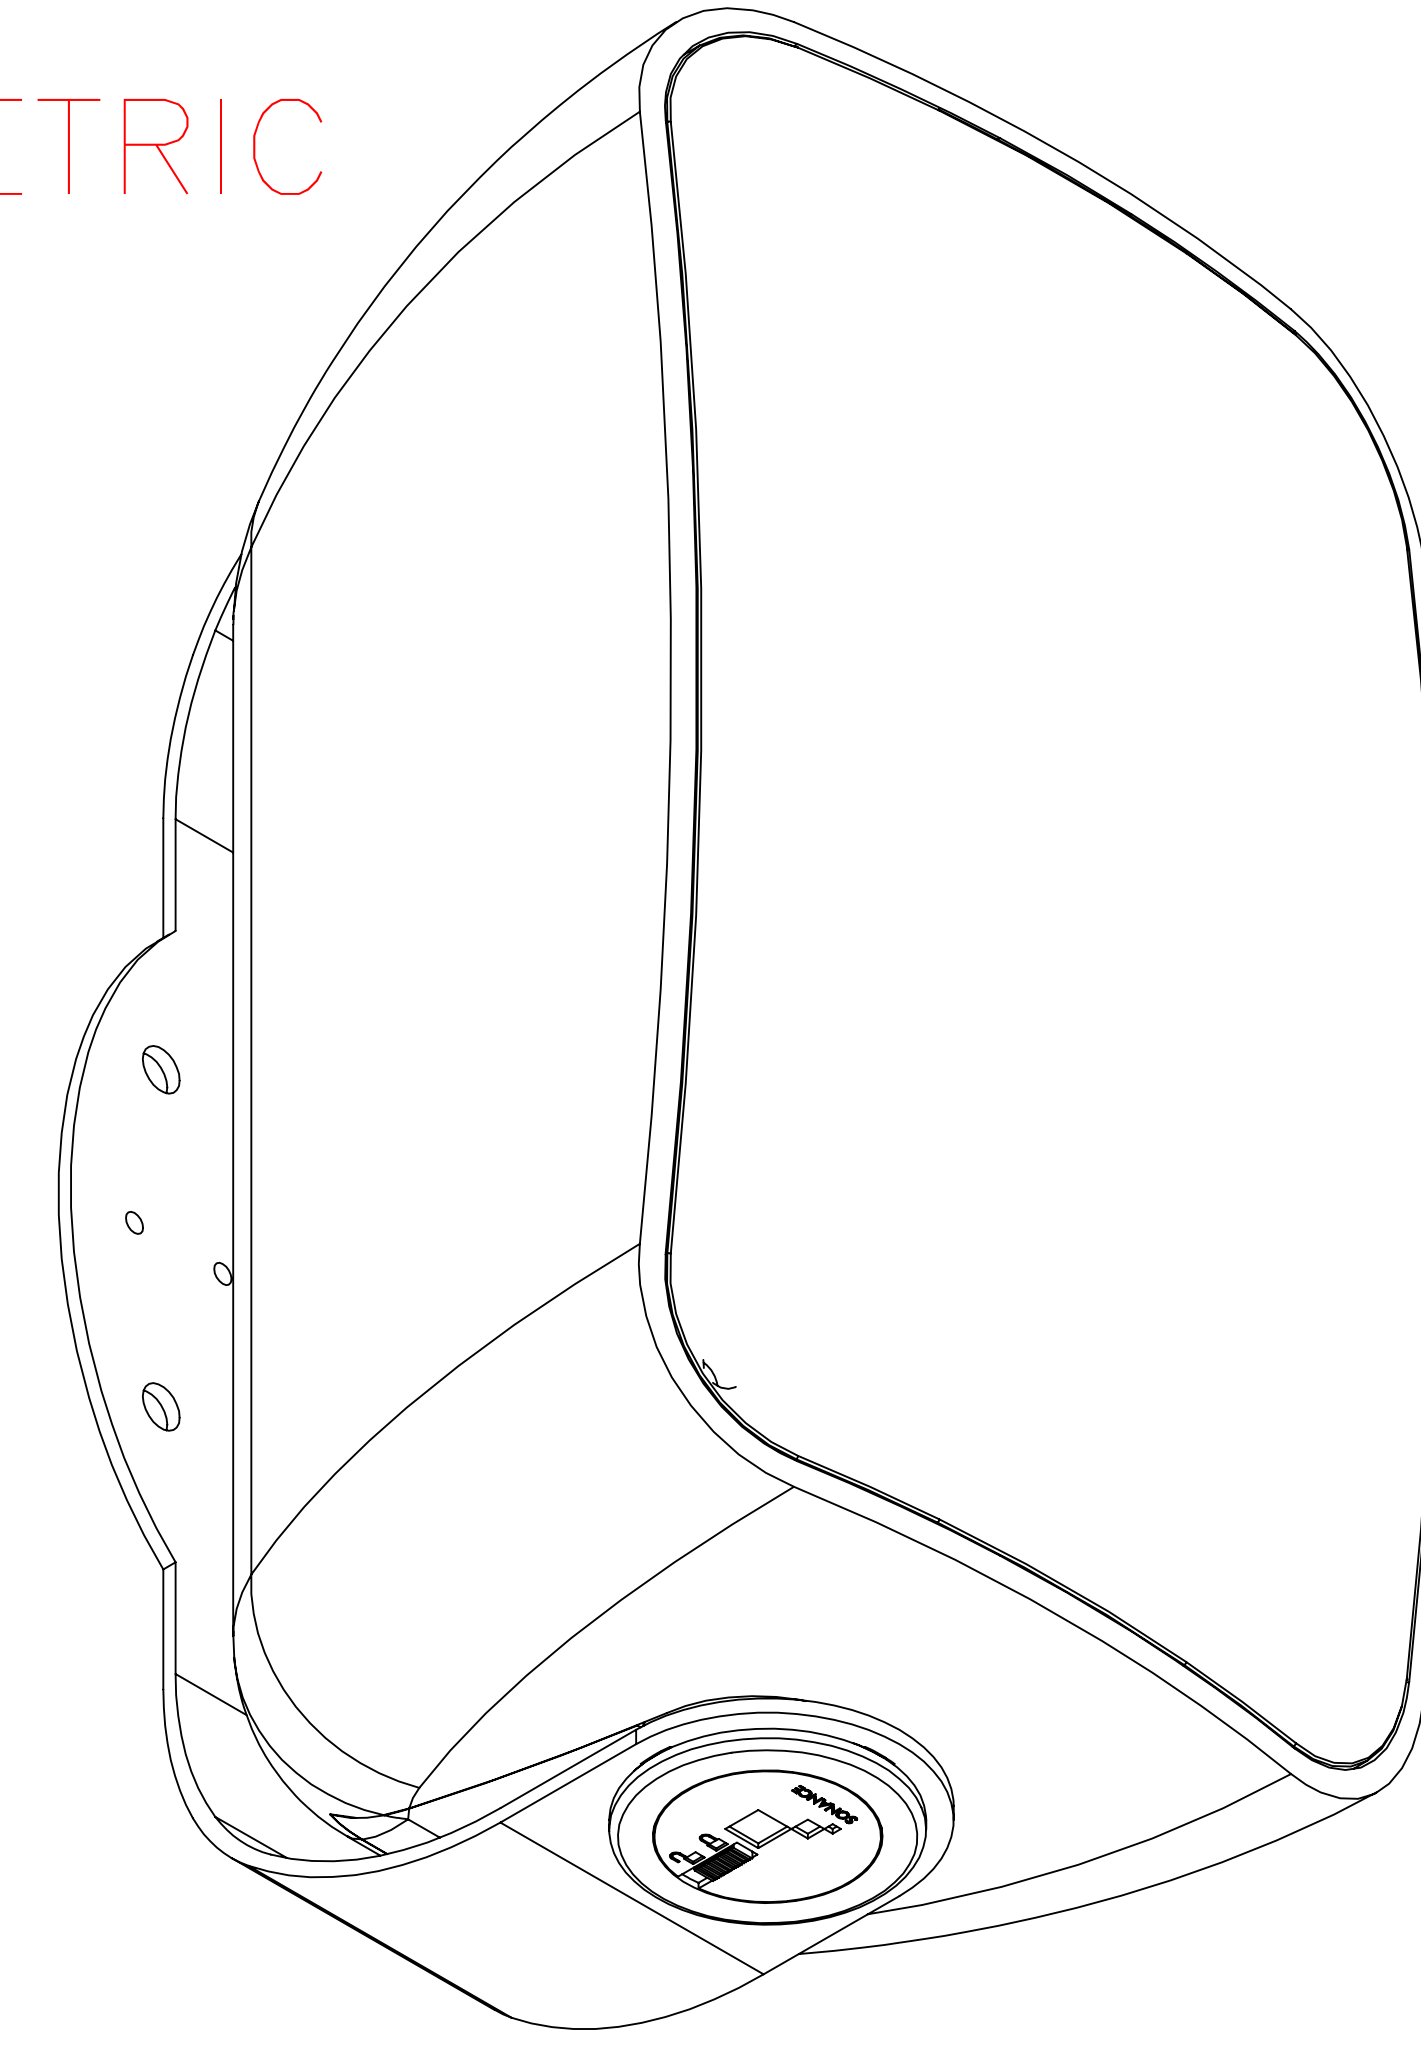

FRONT

BACK

LEFT

TOP

ISOMETRIC

SONANCE  
 991 Calle Amanecer, San Clemente, CA, 92673  
 58800 2-7777 949 492-7777 FAX 949 361-5579  
 www.sonance.com

SONDS-SONANCE OUTDOOR SPEAKER

SCALE: 1 : 1

DRAWN BY:

DRWN - PART NUMBER

REV.

SHEET: 1 OF 1

RELEASED ON: