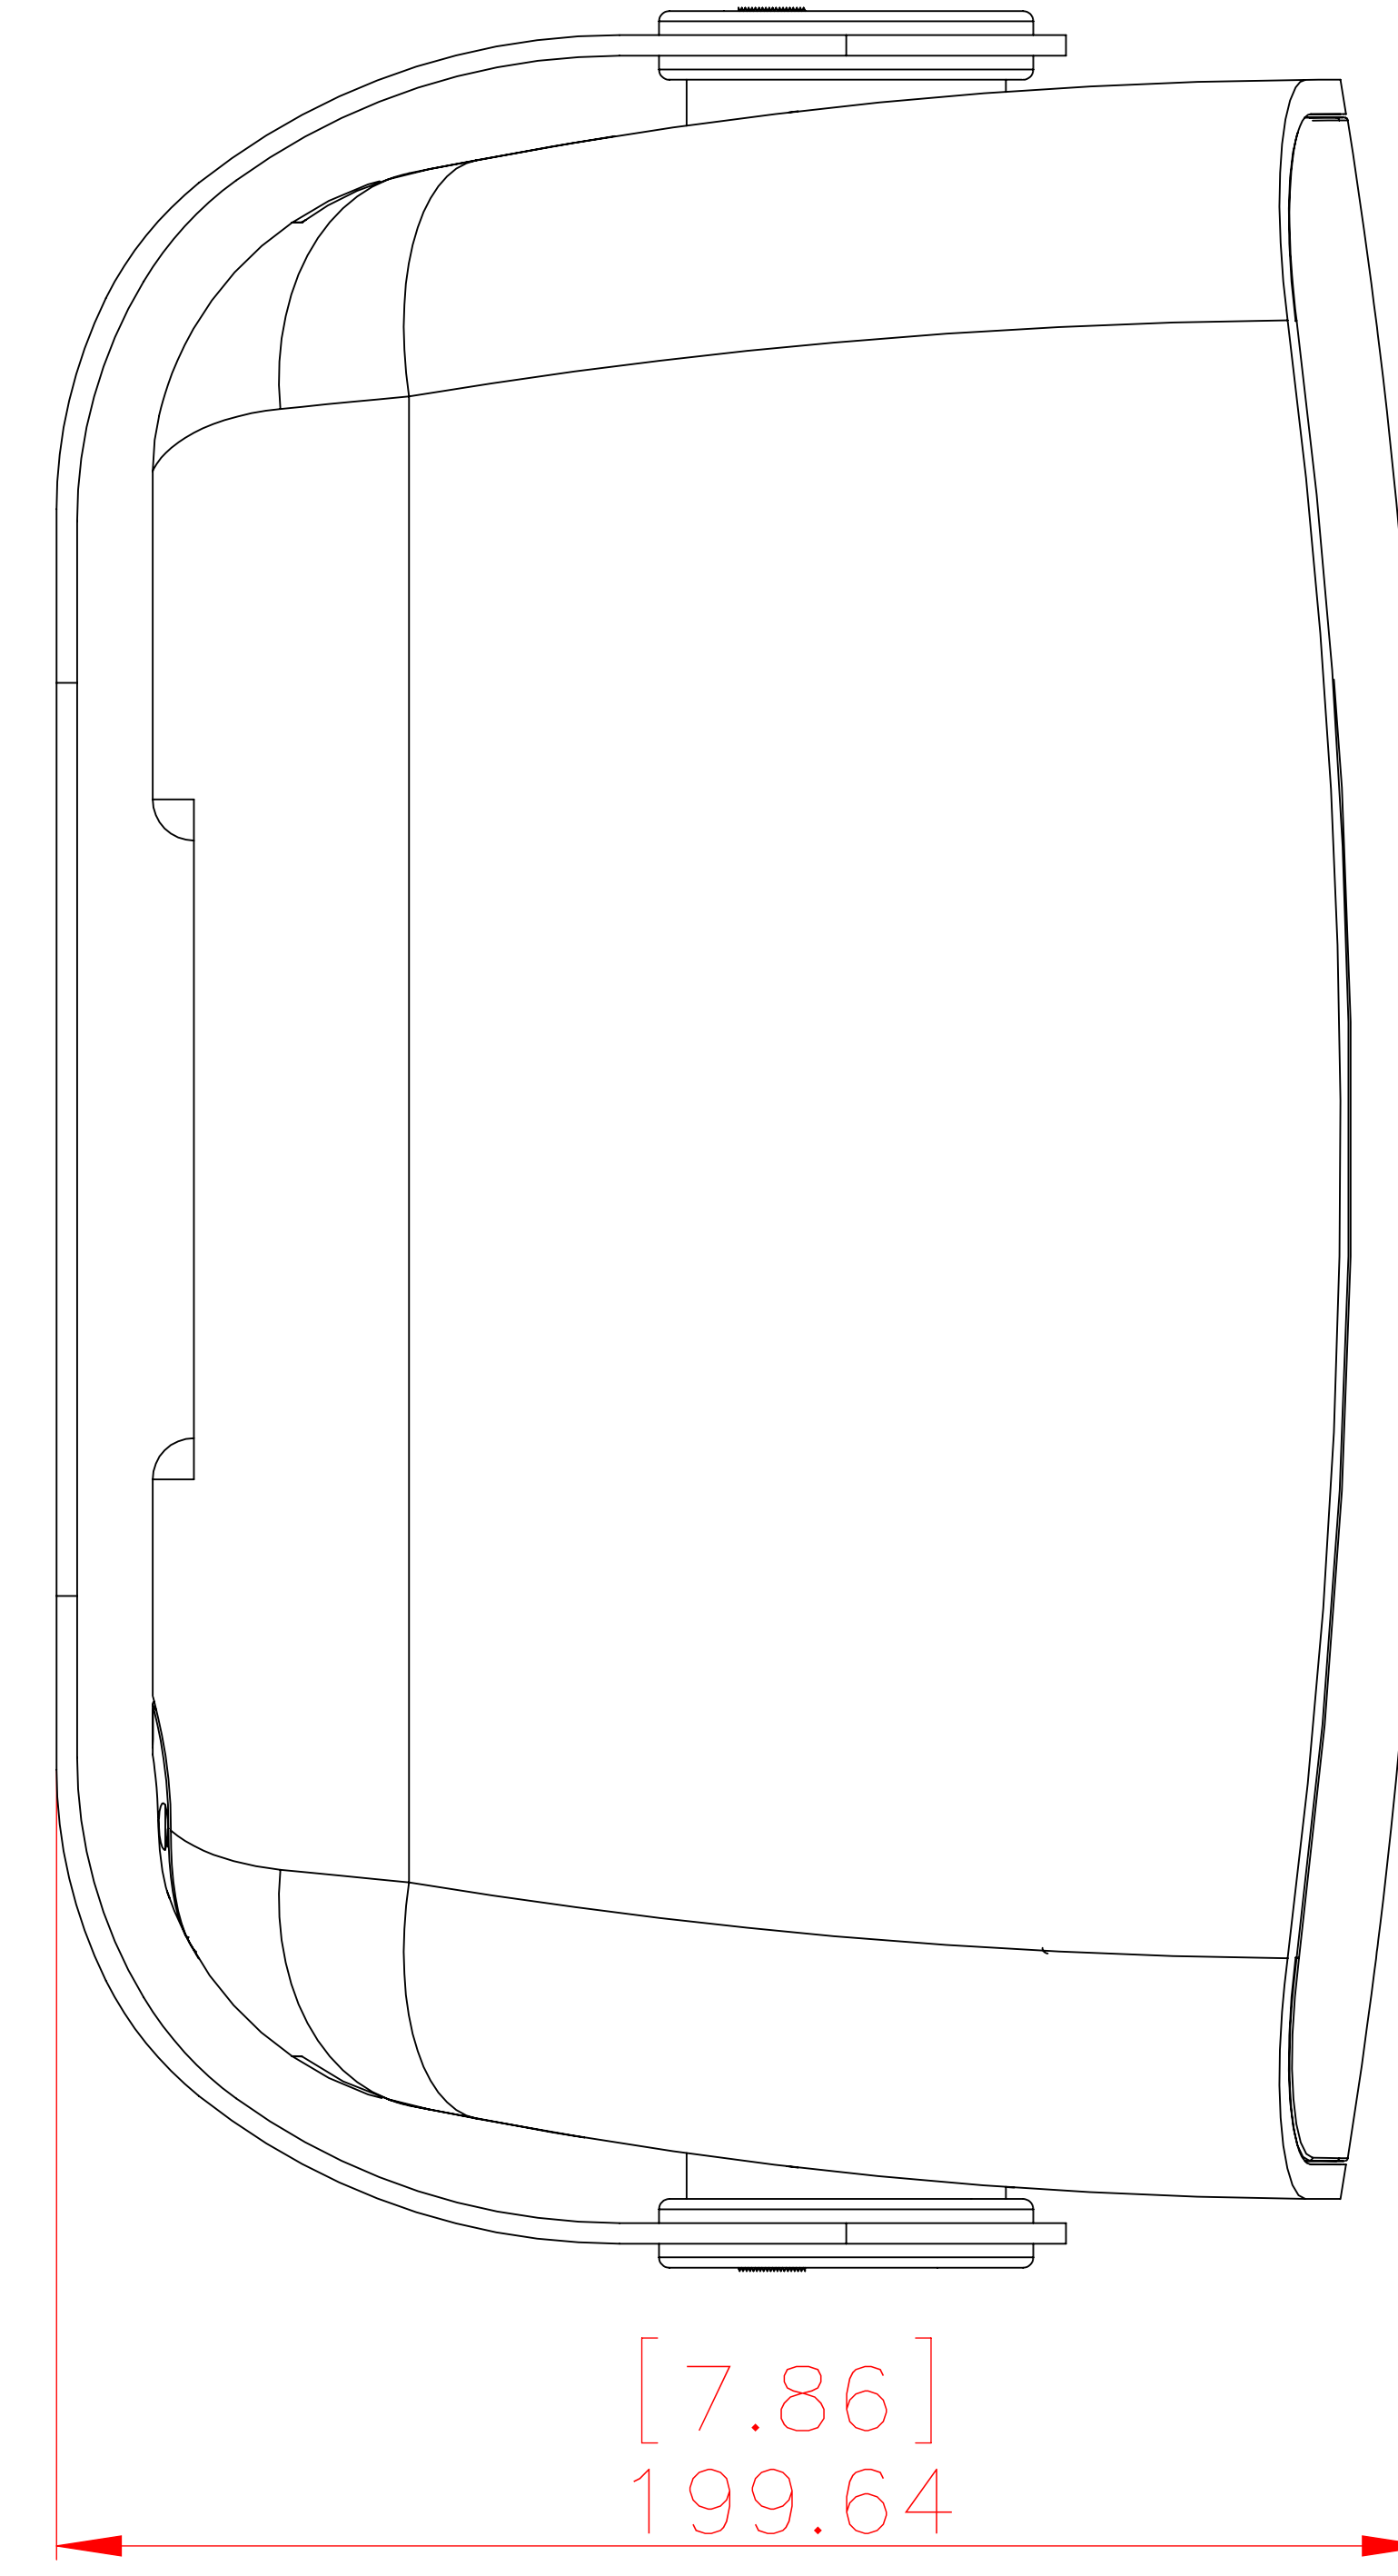

FRONT

BACK

LEFT

TOP

ISOMETRIC

SONANCE  
 991 Calle Amanecer, San Clemente, CA, 92673  
 58800 2-7777 949 492-7777 FAX 949 361-5579  
 www.sonance.com

SONDS-SONANCE OUTDOOR SPEAKER

SCALE: 1 : 1

DRAWN BY:

DRWN - PART NUMBER

REV.

SHEET: 1 OF 1

RELEASED ON: