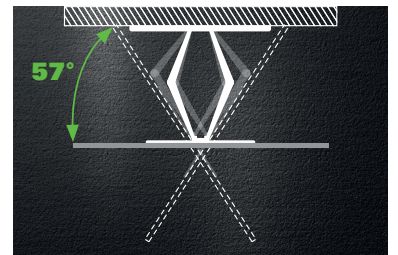

SANUS®

YOU'LL LOVE THIS MOUNT

Slim in-arm **cable management** for clean look

Precision-engineered for **effortless movement** and **stability**

Slim profile holds TV close to the wall for a **sleek look**

Brushed **stainless steel** finish

Swivel simulated **65" flat screen TV**

ADVANCED FULL-MOTION | VLF728-S2 Installation and Feature Videos Available Online

FITS **42" - 90"** TVs
 HOLDS TVS UP TO 56.7 KG.

WALL DISTANCE 2.25" - 28"
 SWIVEL +57° / -57°
 TILT +0° / -15°

- > **STYLISH**
- > **SMOOTH & STABLE**
- > **SLIM**
- > **SIMPLE**

MOUNTING PATTERN

75x75	100x100	200x100	200x200	300x200	400x200	300x300	400x300	400x400	600x400	700x400	800x400	800x500	Random
			✓	✓	✓	✓	✓	✓	✓				