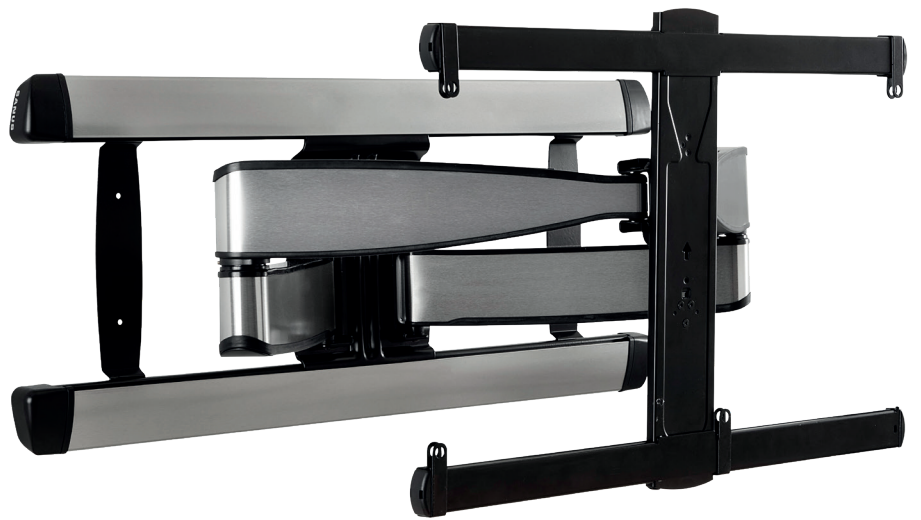

SANUS®

YOU'LL LOVE THIS MOUNT

Slim in-arm **cable management** for clean look

Precision-engineered for **effortless movement** and **stability**

Slim profile holds TV close to the wall for a **sleek look**

Brushed **stainless steel** finish

Swivel simulated **65" flat screen TV**

ADVANCED FULL-MOTION | VLF728-S2 Installation and Feature Videos Available Online

FITS **42" - 90"** TVs
 HOLDS TVS UP TO 56.7 KG.

WALL DISTANCE 2.25" - 28"
 SWIVEL +57° / -57°
 TILT +0° / -15°

- > **STYLISH**
- > **SMOOTH & STABLE**
- > **SLIM**
- > **SIMPLE**

MOUNTING PATTERN

75x75	100x100	200x100	200x200	300x200	400x200	300x300	400x300	400x400	600x400	700x400	800x400	800x500	Random
			✓	✓	✓	✓	✓	✓	✓				