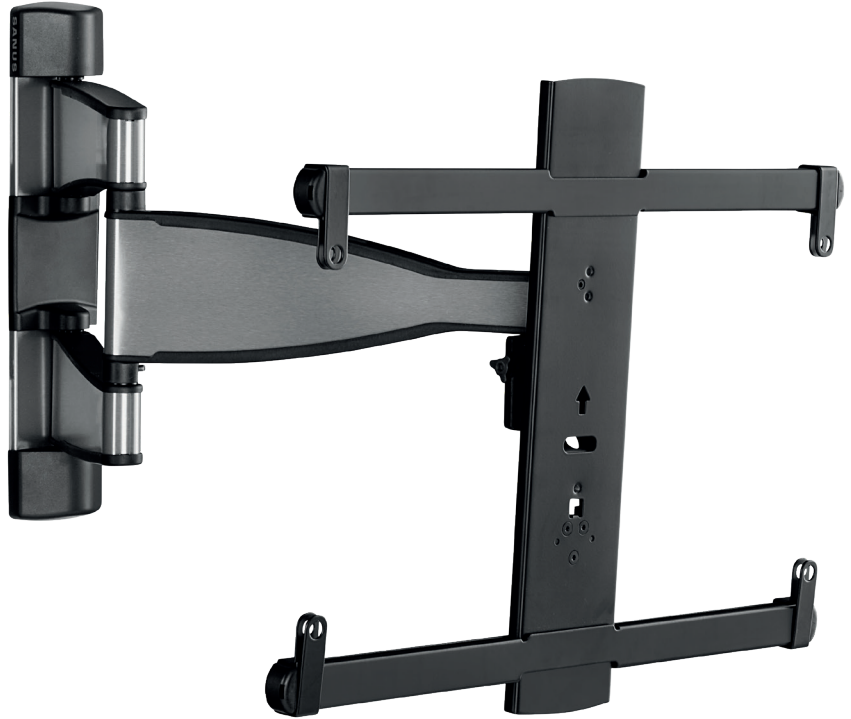

SANUS®

YOU'LL LOVE THIS MOUNT

Slim in-arm **cable management** for clean look

Precision-engineered for **effortless movement** and **stability**

Slim profile holds TV close to the wall for a **sleek look**

Brushed **stainless steel** finish

Swivel simulated **49" flat screen TV**

ADVANCED FULL-MOTION | VMF720-S2 Installation and Feature Videos Available Online

FITS **32" - 55"** TVs
 HOLDS TVS UP TO 24 KG.

WALL DISTANCE 2" - 20"
 SWIVEL +60° / -60°
 TILT +0° / -15°

- > **STYLISH**
- > **SMOOTH & STABLE**
- > **SLIM**
- > **SIMPLE**

MOUNTING PATTERN

75x75	100x100	200x100	200x200	300x200	400x200	300x300	400x300	400x400	600x400	700x400	800x400	800x500	Random
	✓	✓	✓	✓	✓	✓	✓	✓					