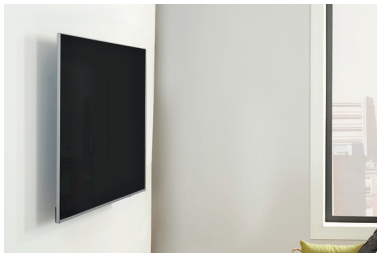

SANUS®

YOU'LL LOVE THIS MOUNT

Slim in-arm **cable management** for clean look

Precision-engineered for **effortless movement** and **stability**

Slim profile holds TV close to the wall for a **sleek look**

Brushed **stainless steel** finish

Swivel simulated **49" flat screen TV**

ADVANCED FULL-MOTION | VMF720-S2 Installation and Feature Videos Available Online

FITS **32" - 55"** TVs
 HOLDS TVS UP TO 24 KG.

WALL DISTANCE 2" - 20"
 SWIVEL +60° / -60°
 TILT +0° / -15°

- > **STYLISH**
- > **SMOOTH & STABLE**
- > **SLIM**
- > **SIMPLE**

MOUNTING PATTERN

75x75	100x100	200x100	200x200	300x200	400x200	300x300	400x300	400x400	600x400	700x400	800x400	800x500	Random
	✓	✓	✓	✓	✓	✓	✓	✓					