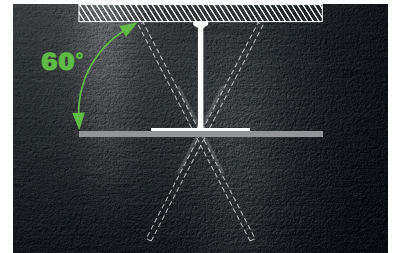

SANUS®

YOU'LL LOVE THIS MOUNT

Slim in-arm **cable management** for clean look

Precision-engineered for **effortless movement** and **stability**

Slim profile holds TV close to the wall for a **sleek look**

Brushed **stainless steel** finish

Swivel simulated **49" flat screen TV**

ADVANCED FULL-MOTION | VMF720-S2 Installation and Feature Videos Available Online

FITS **32" - 55"** TVs
 HOLDS TVS UP TO 24 KG.

WALL DISTANCE 2" - 20"
 SWIVEL +60° / -60°
 TILT +0° / -15°

- > **STYLISH**
- > **SMOOTH & STABLE**
- > **SLIM**
- > **SIMPLE**

MOUNTING PATTERN

75x75	100x100	200x100	200x200	300x200	400x200	300x300	400x300	400x400	600x400	700x400	800x400	800x500	Random
	✓	✓	✓	✓	✓	✓	✓	✓					