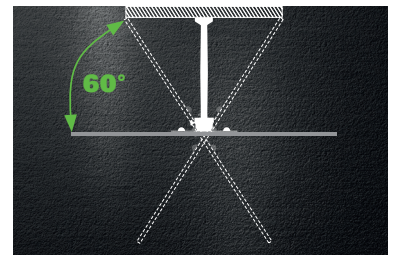

SANUS®

YOU'LL LOVE THIS MOUNT

Slim in-arm **cable management** for clean look

Precision-engineered for **effortless movement** and **stability**

Slim profile holds TV close to the wall for a **sleek look**

Brushed **metal black** finish

Swivel simulated **40" flat screen TV**

ADVANCED FULL-MOTION | VSF716-B2

[Installation and Feature Videos Available Online](#)

FITS **19" - 40"** TVs
 HOLDS TVS UP TO 15 KG.

WALL DISTANCE 1.8" - 16"
 SWIVEL +90° / -90°
 TILT +0° / -15°

- > **STYLISH**
- > **SMOOTH & STABLE**
- > **SLIM**
- > **SIMPLE**

MOUNTING PATTERN

75x75	100x100	200x100	200x200	300x200	400x200	300x300	400x300	400x400	600x400	700x400	800x400	800x500	Random
✓	✓	✓	✓										