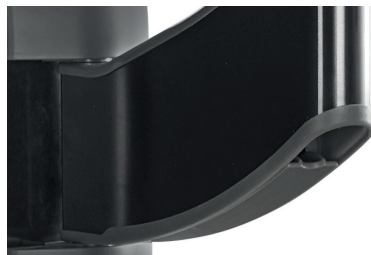

SANUS®

YOU'LL LOVE THIS MOUNT

Slim in-arm **cable management** for clean look

Precision-engineered for **effortless movement** and **stability**

Slim profile holds TV close to the wall for a **sleek look**

Brushed **metal black** finish

Swivel simulated **40" flat screen TV**

ADVANCED FULL-MOTION | VSF716-B2

[Installation and Feature Videos Available Online](#)

FITS **19" - 40"** TVs
 HOLDS TVS UP TO 15 KG.

WALL DISTANCE 1.8" - 16"
 SWIVEL +90° / -90°
 TILT +0° / -15°

- > **STYLISH**
- > **SMOOTH & STABLE**
- > **SLIM**
- > **SIMPLE**

MOUNTING PATTERN

75x75	100x100	200x100	200x200	300x200	400x200	300x300	400x300	400x400	600x400	700x400	800x400	800x500	Random
✓	✓	✓	✓										